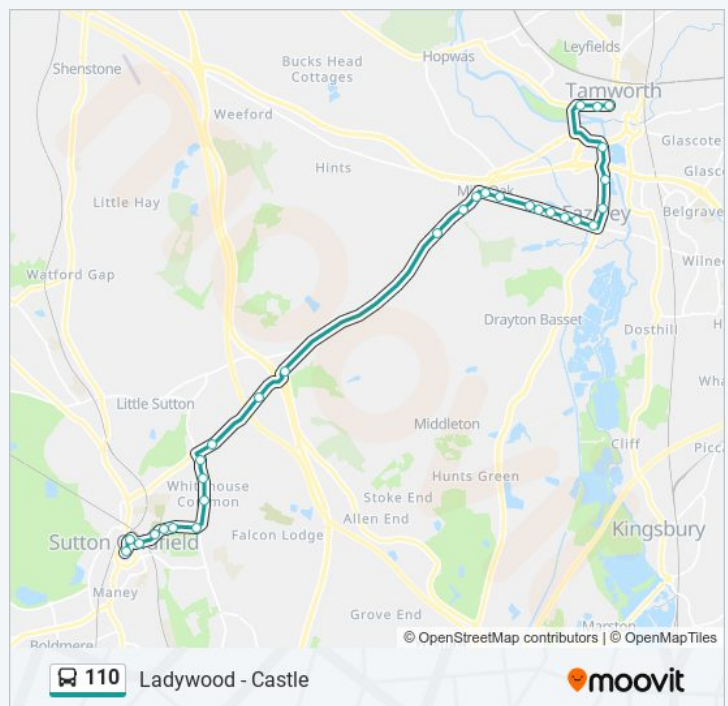

### Direction: Birmingham

56 stops

[VIEW LINE SCHEDULE](#)

Corporation St (Stand R)

New Street

Fire Station

River Drive

Sutton Avenue

Bitterscote Lane

The Square

Broomfield Avenue

Fallow Road

Lakeside Industrial Park

Deer Park Road

Brewster Close

Affleck Avenue

**Direction:** Sutton Coldfield

**Stops:** 30

**Trip Duration:** 37 min

**Line Summary:**

Trinity Church

Gracechurch Shopping Centre (Sa)

**Direction: Tamworth Town Centre**

53 stops