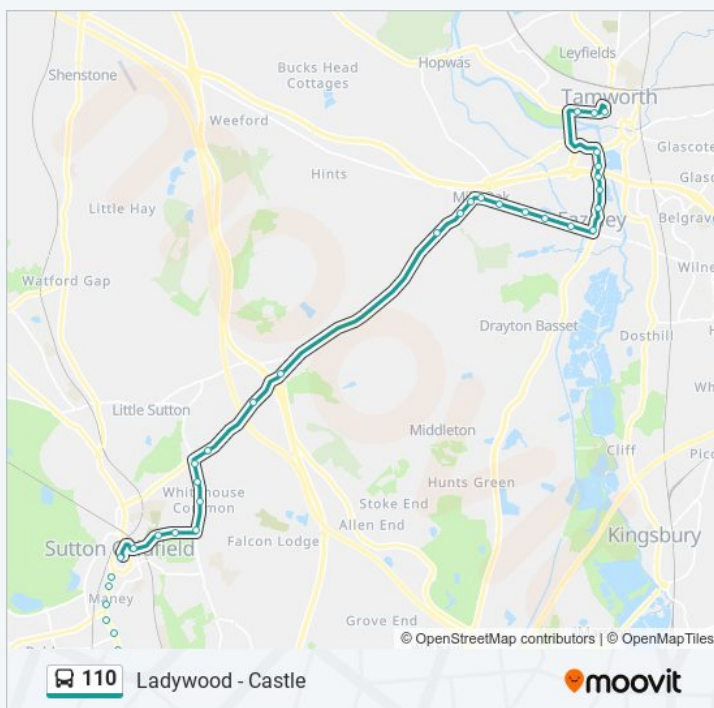

### Direction: Birmingham

56 stops

[VIEW LINE SCHEDULE](#)

Corporation St (Stand R)

New Street

Fire Station

River Drive

Sutton Avenue

Bitterscote Lane

The Square

Broomfield Avenue

Fallow Road

Lakeside Industrial Park

Deer Park Road

Brewster Close

Affleck Avenue

**110 bus Info**

**Direction:** Tamworth Town Centre

**Stops:** 53

**Trip Duration:** 68 min

**Line Summary:**

Good Hope Hospital  
Rehabilitation Centre  
Hollyfield Rd  
Barnard Rd  
Ludford Close  
Ashfurlong Clinic  
Ashfurlong Hall  
Fox Hill Rd  
Bassetts Pole Ph  
Gainsborough Drive  
George Avenue  
French Avenue  
Oak Drive  
Affleck Avenue  
Brewster Close  
Lakeside Industrial Park  
Broomfield Avenue  
Atherstone Street  
Bitterscote Lane  
Sutton Avenue  
Lakeview Avenue  
Ventura Park Road  
River Drive  
Fire Station  
New Street  
Corporation St (Stand R)