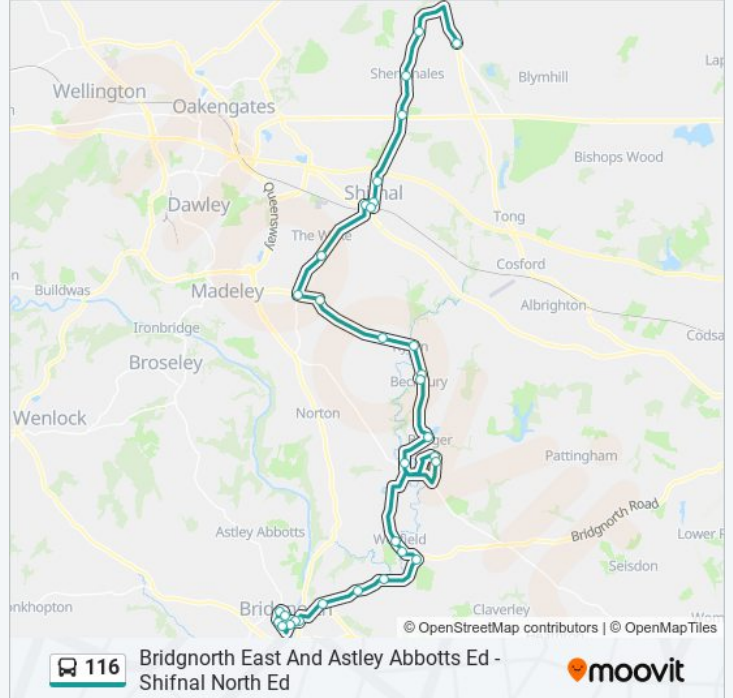

Bridgnorth East And Astley Abbots Ed - Shifnal North Ed

Get The App

The 116 bus line (Bridgnorth East And Astley Abbots Ed - Shifnal North Ed) has 2 routes. For regular weekdays, their operation hours are:

**116 bus Info**

**Direction:** High Town

**Stops:** 32

**Trip Duration:** 68 min

**Line Summary:**

Wheel Inn  
 Roughton Jct  
 Swancote Farm  
 Roundabout  
 Cann Hall Drive Jct  
 Falcon Hotel  
 Riverside Wines  
 Severn Valley Railway  
 Hawthorns Jct  
 Sainsbury's  
 Harp Inn

**Direction: Weston Heath**

29 stops  
[VIEW LINE SCHEDULE](#)

Harp Inn  
 New Road Jct  
 Riverside Wines  
 Fosters Arms Ph  
 Roundabout  
 Swancote Farm  
 Roughton Jct  
 Wheel Inn  
 War Memorial  
 Hallon Close Jct  
 Maltings Close Jct  
 Red Cow Inn  
 The Walford Garden  
 Town Pool  
 Church  
 Ryton Road Jct  
 Ryton Cottage  
 Grindle House

**116 bus Info**

**Direction:** Weston Heath  
**Stops:** 29  
**Trip Duration:** 65 min  
**Line Summary:**

Village

Hem Lane Jct

St Mary's Church

Jaspers Bar

The Wheatsheaf

Drayton Road Jct