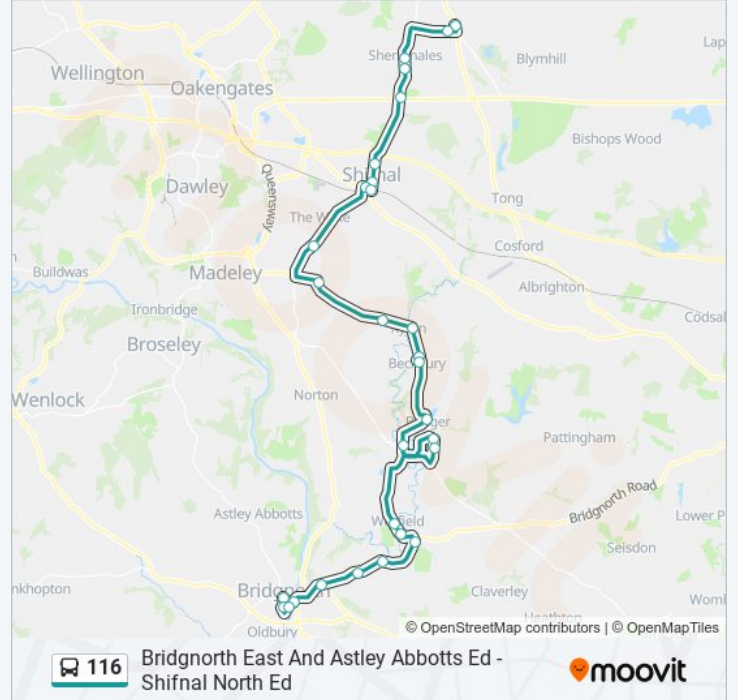

Village

Hem Lane Jct

St Mary's Church

Jaspers Bar

The Wheatsheaf

Drayton Road Jct

Village Farm

Crossroads

Post Office

No. 101

Countess's Arms

116 bus time schedules and route maps are available in an offline PDF at moovitapp.com. Use the Moovit App to see live bus times, train schedule or subway schedule, and step-by-step directions for all public transit in West Midlands.

© 2024 Moovit - All Rights Reserved