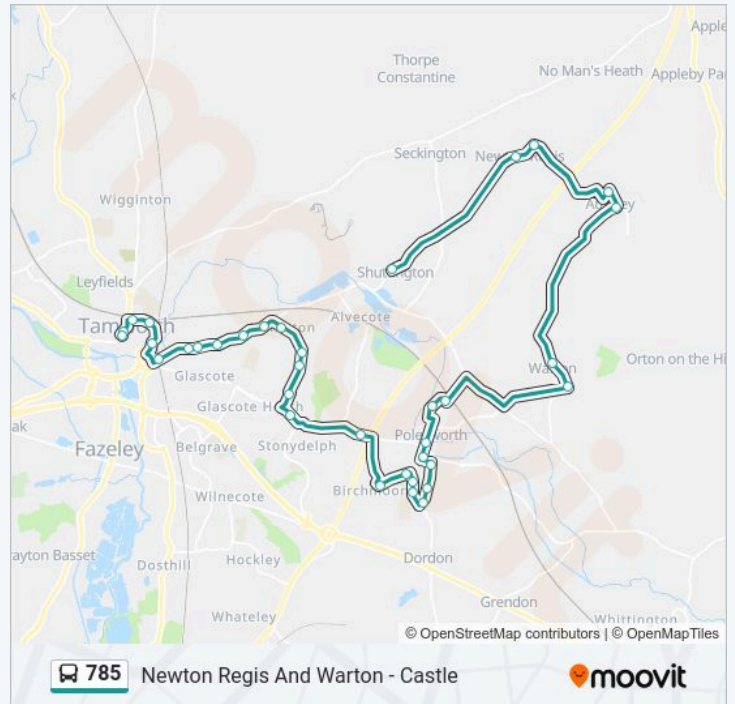

Bus Shelter

Orchard Close

Ankerside

Bridge

Potters Lane

Morris Hill

St Leonards View

Birchwood Primary School

Polesworth School

Dexter Way

Game Cock Inn

Sports Ground

Sandy Way

Mercian Park

Eagle Drive

Woodland Road

Tilia Road

Woodhouse Lane

Monks Way

The Riddings

Ferrers Road

Amington Inn

Bolebridge Street

Aldi Store

Rail Station

Morrisons Store

Bus Garage

Corporation St (Stand 0)

785 bus Info

Direction: Tamworth Town Centre

Stops: 34

Trip Duration: 50 min

Line Summary:

785 bus time schedules and route maps are available in an offline PDF at moovitapp.com. Use the Moovit App to see live bus times, train schedule or subway schedule, and step-by-step directions for all public transit in West Midlands.

© 2024 Moovit - All Rights Reserved