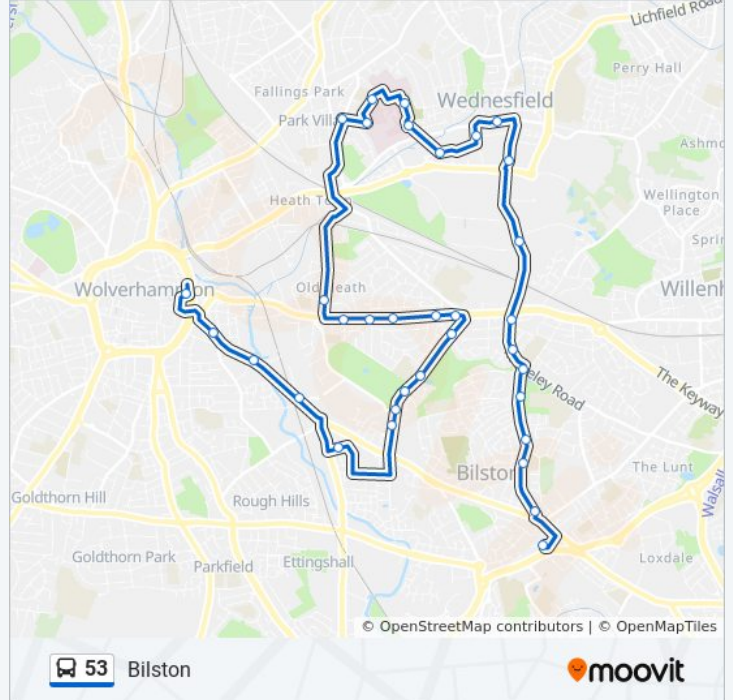

Giffard Rd

Cullwick St

Laburnum Road

Thornton Rd

Wentbridge Rd

Deans Rd

Hurstbourne Crescent

Mayfield Medical Centre

**53 bus Info**

**Direction:** Bilston

**Stops:** 33

**Trip Duration:** 48 min

**Line Summary:**

Rookery St  
 Wednesfield Police Station  
 Gem Centre  
 Watery Lane  
 Evans St  
 Alcester Drive  
 Moseley Rd  
 Green Lanes  
 Cumberland Rd  
 Wassell Rd  
 Wellington Road

**Direction: Wolverhampton**

34 stops

[VIEW LINE SCHEDULE](#)

Bilston  
 Wellington Road  
 Wassell Rd  
 Cumberland Rd  
 Green Lanes  
 Moseley Rd  
 Alcester Drive  
 Uplands Rd  
 Watery Lane  
 Gem Centre  
 Wednesfield Police Station  
 Rookery St  
 Bentley Bridge Retail Park  
 Out Patients (Stop N1)  
 Heart & Lung Centre (Stop N2)  
 Hollybush House (Stop N3)  
 Beynon Centre (Stop N4)  
 New Cross Hospital (Stop N6)

**53 bus Info**

**Direction:** Wolverhampton

**Stops:** 34

**Trip Duration:** 50 min

**Line Summary:**

Coronation Rd  
Coronation Road  
St Giles Crescent  
Plascom Road  
Mayfield Medical Centre  
Hurstbourne Crescent  
Deans Rd  
Wentbridge Rd  
Thornton Rd  
Laburnum Road  
Giffard Rd  
Dixon Rd  
Cable St  
Eagle St  
Hospital St  
Wolverhampton Bus Station (Stand J)