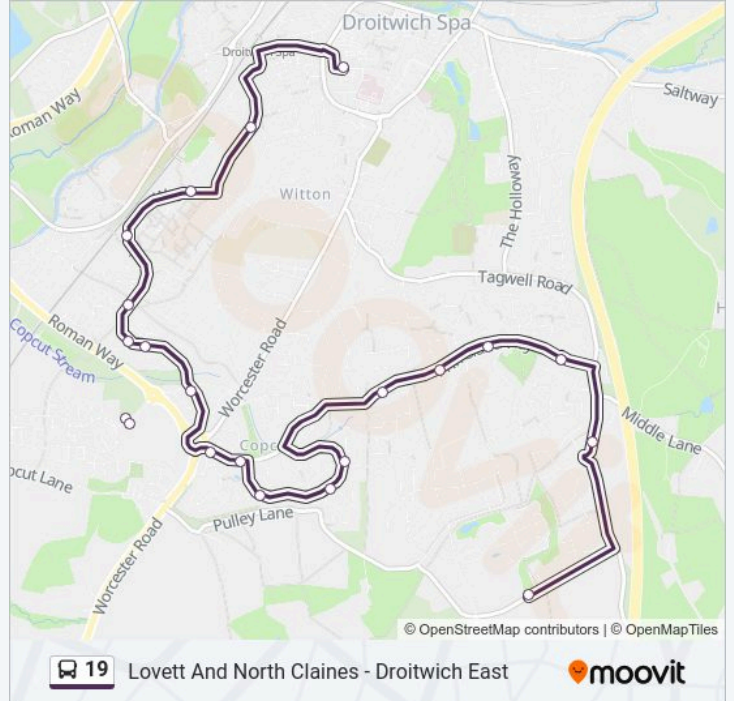

Use the Moovit App to find the closest 19 bus station near you and find out when is the next 19 bus arriving.

Direction: Droitwich Spa

21 stops

[VIEW LINE SCHEDULE](#)

- Wildlife Way
- Tagwell Heights
- Suffolk Way
- Spring Meadow Inn
- Primsland Fields
- Chestnut Spinney
- Isaacs Way
- Sandles Road
- Showell Close
- Bagehott Road
- Clifford Road
- Joynes Road
- Joynes Road
- Lahn Drive
- Pillar Of Salt
- Teme Crescent
- Copcut Court
- Bower Hill
- The Doverdale Arms
- Nunnery Avenue
- Ombersley Street East (Stop 2)

19 bus Info

Direction: Droitwich Spa

Stops: 21

Trip Duration: 22 min

Line Summary:

Direction: Primsland

19 stops

[VIEW LINE SCHEDULE](#)

- Ombersley Street East (Stop 2)
- Raven Hotel
- Queen Street
- Waitrose
- Droitwich Spa Railway Station
- Nunnery Avenue
- The Doverdale Arms
- Bower Hill
- Copcut Court
- Pillar Of Salt
- Lahn Drive
- Joynes Road
- Joynes Road
- Bagehott Road
- Chestnut Spinney
- Primsland Fields
- Spring Meadow Inn
- Suffolk Way

19 bus Info

Direction: Primsland

Stops: 19

Trip Duration: 24 min

Line Summary: