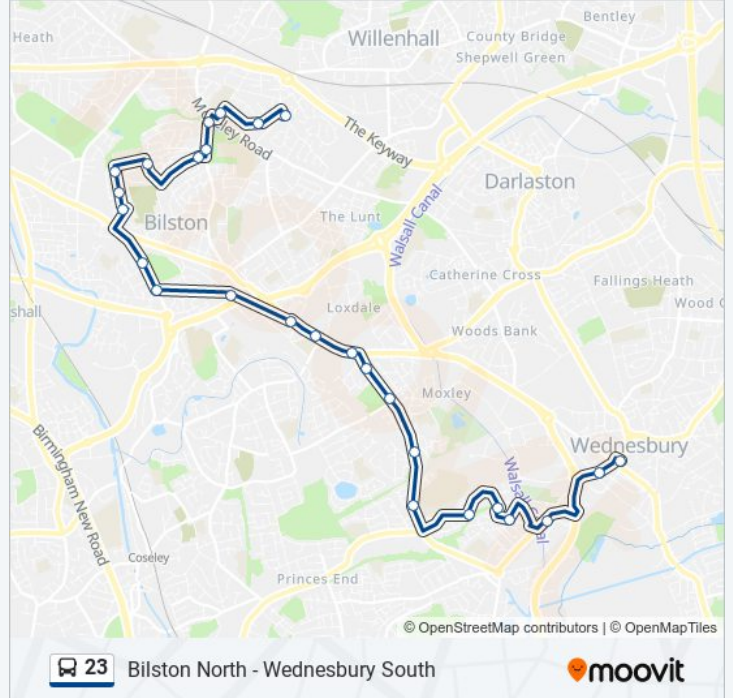

23 bus Info

Direction: Portobello

Stops: 26

Trip Duration: 28 min

Line Summary:

Moseley Rd

Moseley Rd

Arnhem Rd

Mount Road

Direction: Wednesbury

19 stops

[VIEW LINE SCHEDULE](#)

Mount Road

Beccles Drive

The Long Acres

Cumberland Rd

Wassell Rd

Wellington Road

Bilston

Loxdale St

Great Bridge Rd

Coles Of Bilston

Bradley Lane

Bull Lane

Sunday	Not Operational
Monday	Not Operational
Tuesday	08:13 - 16:58
Wednesday	08:13 - 16:58
Thursday	08:13 - 16:58
Friday	08:13 - 16:58
Saturday	08:58 - 16:58

23 bus Info

Direction: Wednesbury

Stops: 19

Trip Duration: 30 min