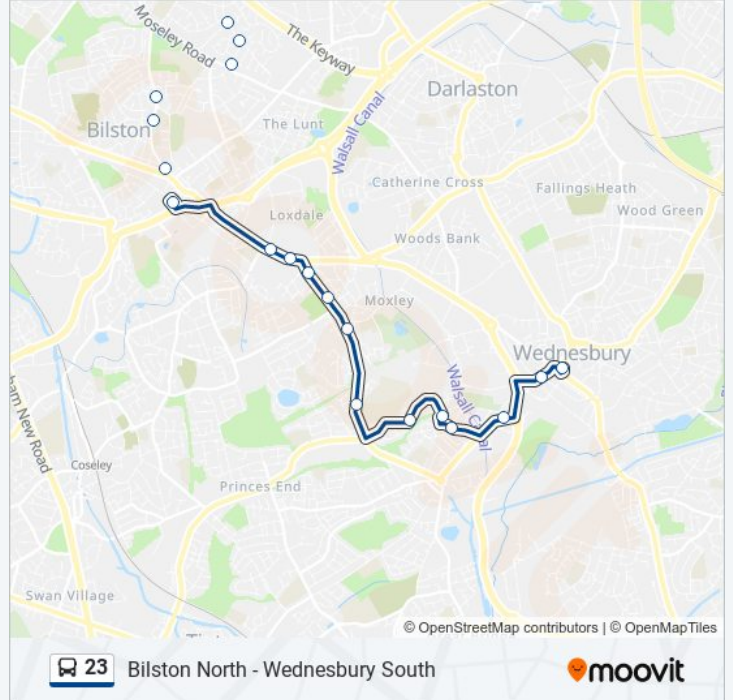

Bilston North - Wednesbury South

Get The App

The 23 bus line (Bilston North - Wednesbury South) has 2 routes. For regular weekdays, their operation hours are:

(1) Portobello: 08:30 - 17:30 (2) Wednesbury: 08:13 - 16:58

Wassell Rd

Wellington Road

Bilston

Loxdale St

Great Bridge Rd

Coles Of Bilston

Bradley Lane

Bull Lane

Sunday	Not Operational
Monday	Not Operational
Tuesday	08:13 - 16:58
Wednesday	08:13 - 16:58
Thursday	08:13 - 16:58
Friday	08:13 - 16:58
Saturday	08:58 - 16:58

23 bus Info

Direction: Wednesbury

Stops: 19

Trip Duration: 30 min

Line Summary:

Wednesbury

23 bus time schedules and route maps are available in an offline PDF at moovitapp.com. Use the Moovit App to see live bus times, train schedule or subway schedule, and step-by-step directions for all public transit in West Midlands.