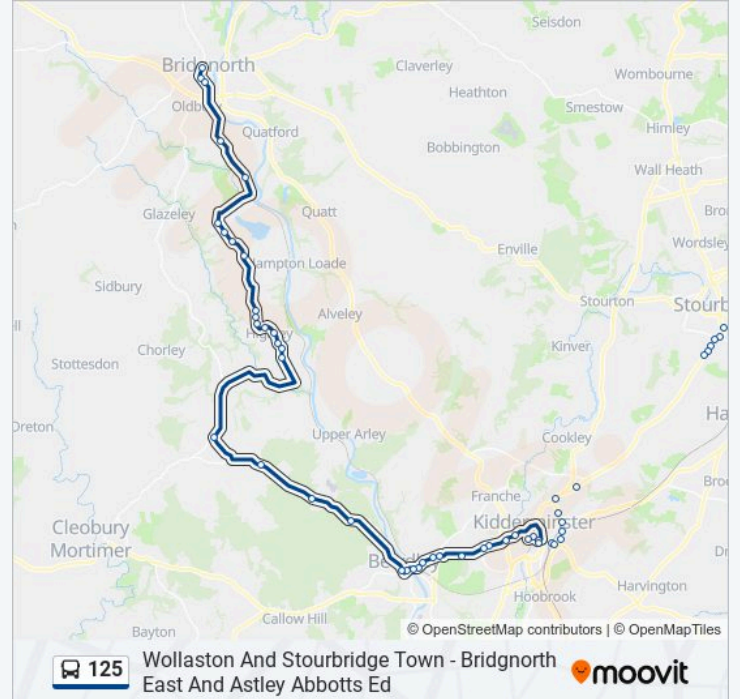

Severn Valley Railway

Hawthorns Jct

Sainsbury's

Direction: Kidderminster

33 stops

[VIEW LINE SCHEDULE](#)

Sainsbury's
Richmond Gardens Jct
Football Ground
No. 26
Woodberry Down Ph
Severn Valley Railway
King's Loade Jct
Post Office
Railway Station
Church
Bulls Head Inn
Covert Lane Jct
King's Arms Inn
Oak Street Jct
Castle Inn
Clee View
Willow Drive Jct
Recreation Ground
Bache Arms
Parish Hall
Eagle & Serpent Inn
Buttonbridge Lane Jct
Wyre Cottage
Caravan Park
West Midlands Safari Park
Lea Bank Avenue
Bewdley Hill
General Hospital
Wood Street