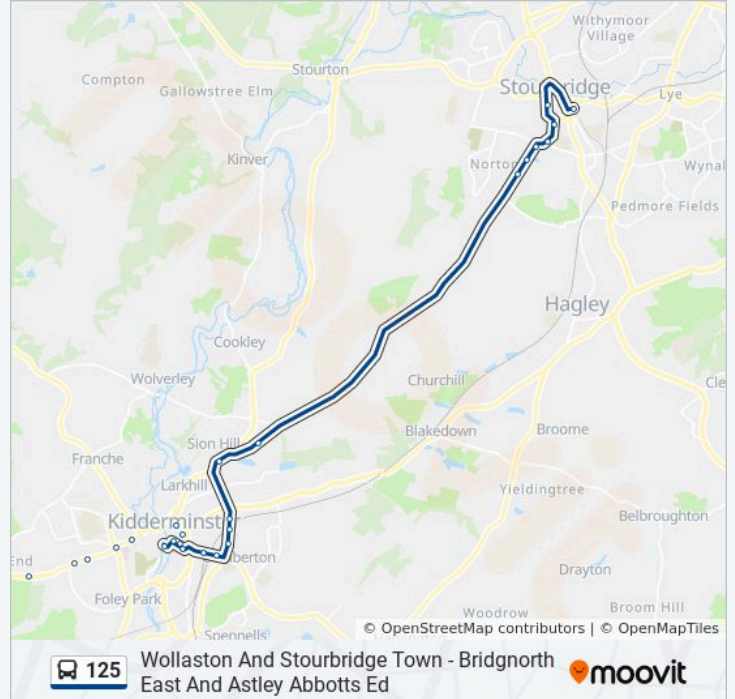

Trip Duration: 52 min

Line Summary:

Riverside Wines
Fosters Arms Ph
Cann Hall Drive Jct
Severn Street Jct
No. 5
Lodge Lane Jct
Aldi
Faraday Drive Jct
Estate Road Jct
Stanmore Industrial Estate

Direction: Stourbridge

Wood Street

Swan Centre

Health Centre

Prospect Hill

Kidderminster

Town Hall (Stand B)

Oxford Street (Stand A)

Kidderminster Railway Station

Lorne Street

Villiers Street

Cricket Ground

Bowling Green

Broadwaters Drive

Heath Drive

Beech Rd

Stanley Rd

Mary Stevens Park

The Plough & Harrow

Hill St

Stourbridge Ring Rd

Stourbridge Interchange (Stand E)

125 bus time schedules and route maps are available in an offline PDF at moovitapp.com. Use the Moovit App to see live bus times, train schedule or subway schedule, and step-by-step directions for all public transit in West Midlands.