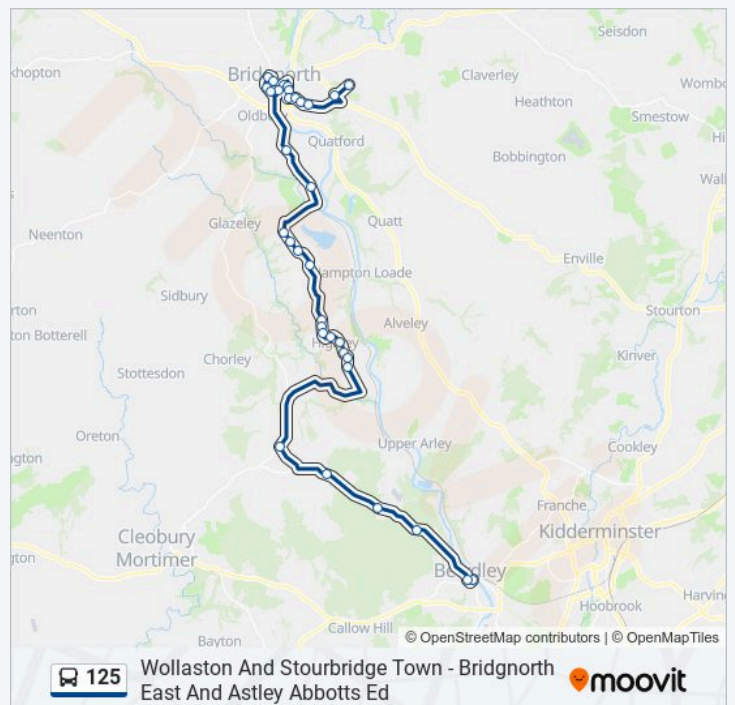

125 bus Time Schedule

Stanmore Route Timetable:

Sunday	Not Operational
Monday	06:30
Tuesday	06:30
Wednesday	06:30
Thursday	06:30
Friday	06:30
Saturday	Not Operational

125 bus Info

Direction: Stanmore

Stops: 35

Trip Duration: 52 min

Line Summary:

Riverside Wines
Fosters Arms Ph
Cann Hall Drive Jct
Severn Street Jct
No. 5
Lodge Lane Jct
Aldi
Faraday Drive Jct
Estate Road Jct
Stanmore Industrial Estate

Direction: Stourbridge

51 stops

[VIEW LINE SCHEDULE](#)

Stanmore Industrial Estate
Estate Road Jct
Faraday Drive Jct
Aldi
No. 5
Pale Meadow Rd Jct
Falcon Hotel
Riverside Wines
King's Loade Jct
Post Office
Railway Station
Church
Bulls Head Inn
Covert Lane Jct
King's Arms Inn
Oak Street Jct
Castle Inn
Clee View
Willow Drive Jct