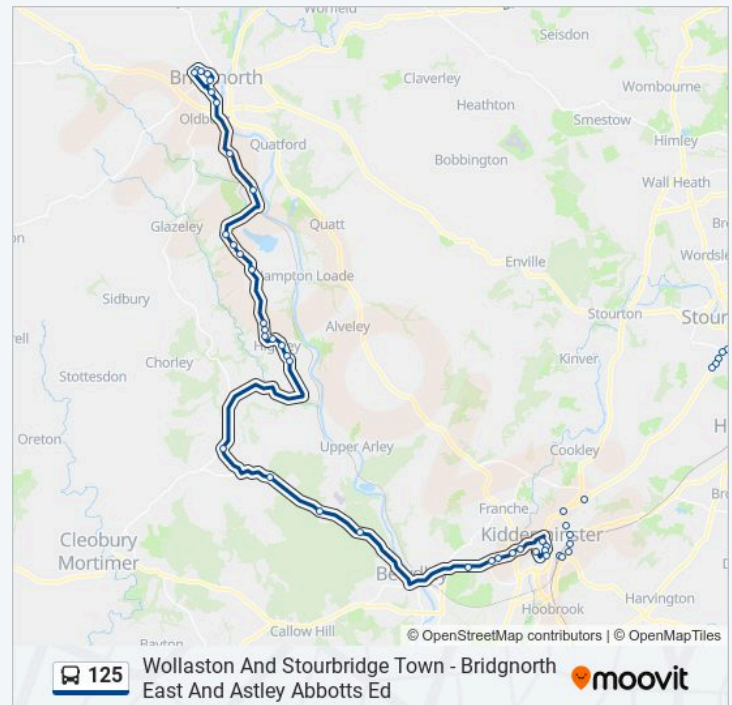

125 bus Info

Direction: Kidderminster

Stops: 33

Trip Duration: 44 min

Line Summary:

Swan Centre
Health Centre
Prospect Hill
Kidderminster

Direction: Stanmore

35 stops

Trip Duration: 52 min

Line Summary:

Riverside Wines
Fosters Arms Ph
Cann Hall Drive Jct
Severn Street Jct
No. 5
Lodge Lane Jct
Aldi
Faraday Drive Jct
Estate Road Jct
Stanmore Industrial Estate

Direction: Stourbridge