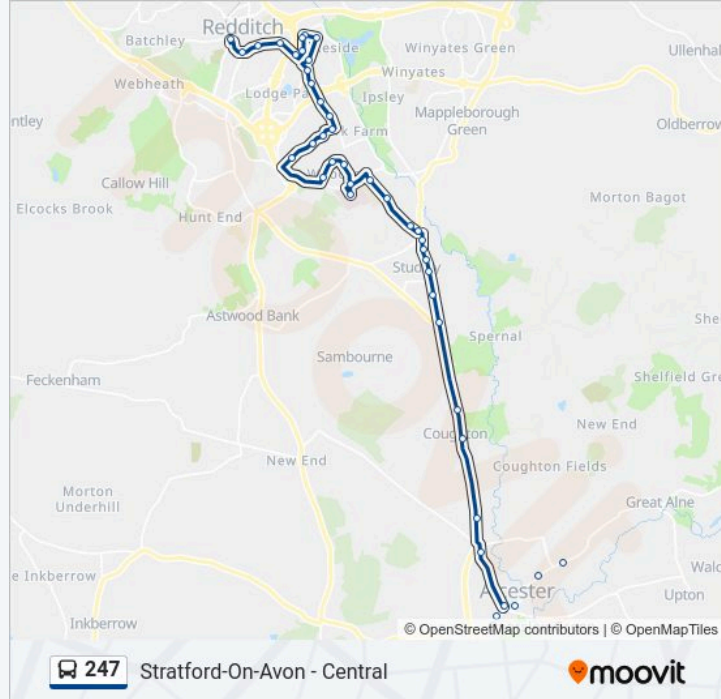

### 247 bus Info

**Direction:** Alcester

**Stops:** 38

**Trip Duration:** 28 min

**Line Summary:**

Tudor Grange Academy

Alexandra Hospital

South Of Studley Road Island

Spernal Ash Garage

Throckmorton Arms

Coughton Court

Moat House Inn

Roebuck Inn

Police Station

**Direction: Bidford-On-Avon**

46 stops

[VIEW LINE SCHEDULE](#)

Redditch

Station Way Top

Trafford Park

Kings Arms

St. Bede's School

Sillins Avenue

Winstone Close

**247 bus Info**

**Direction:** Bidford-On-Avon

**Stops:** 46

**Trip Duration:** 36 min

**Line Summary:**

Watery Lane

Greenlands Post Office

Auxerre Avenue