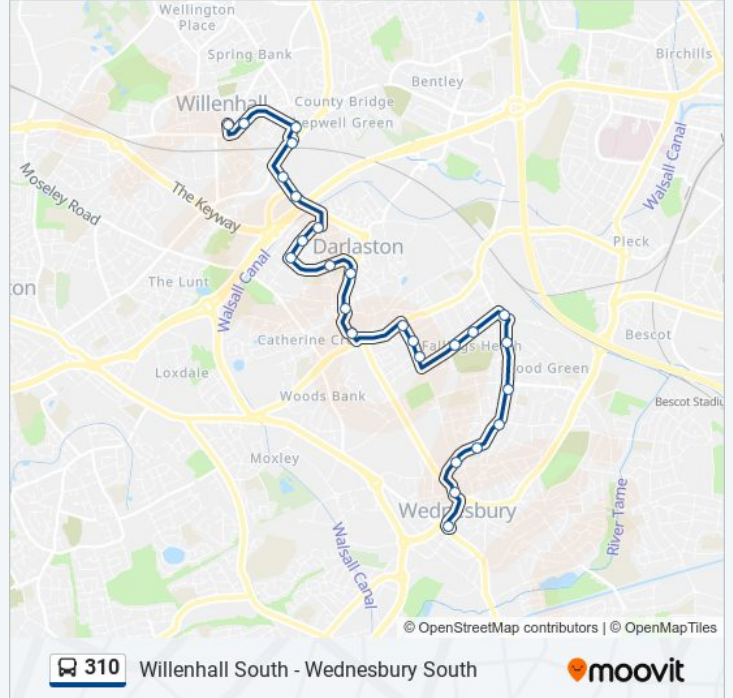

Use the Moovit App to find the closest 310 bus station near you and find out when is the next 310 bus arriving.

Direction: Wednesbury

26 stops

[VIEW LINE SCHEDULE](#)

- Hall St
- Wakes Ground
- Brunslow Close
- Gipsy Lane
- Bilston Lane
- Tesco
- Khyber Close
- Kennedy Crescent
- Rough Hay Rd
- Willenhall St
- St Josephs School
- New St
- Darlaston Asda
- Gordon St
- Birmingham St
- Franchise St
- Franchise Gardens
- Cobden St
- Franchise St
- Bebee Rd
- Woden Rd North
- Hobs Rd

310 bus Info

Direction: Wednesbury

Stops: 26

Trip Duration: 27 min

Line Summary:

Beaumont Rd

Old Park Rd

Meeting St

Wednesbury

Direction: Willenhall

28 stops

[VIEW LINE SCHEDULE](#)

Wednesbury

Meeting St

Old Park Rd

Beaumont Rd

Trip Duration: 27 min

Line Summary:

St Josephs School

Willenhall St

Rough Hay Rd

Kennedy Crescent

Khyber Close

Tesco