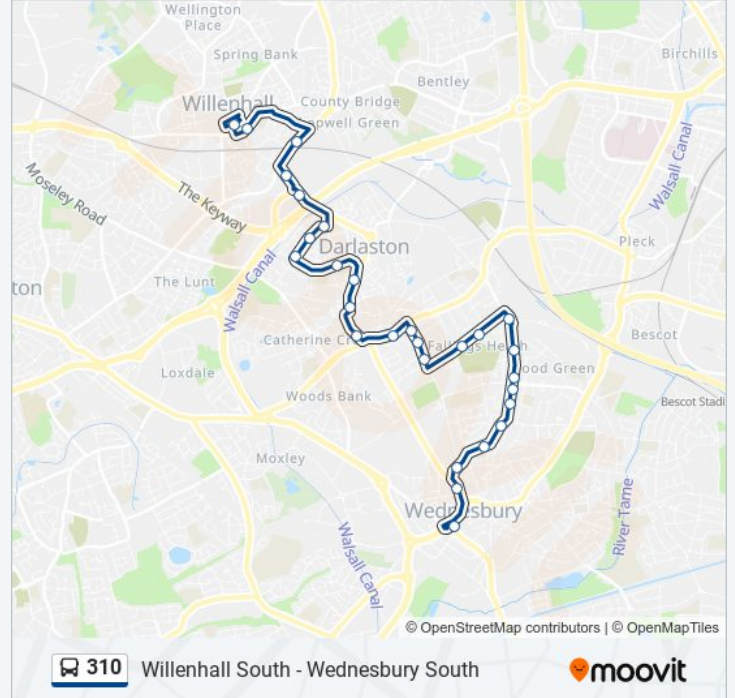

St Josephs School

Willenhall St

Rough Hay Rd

Kennedy Crescent

Khyber Close

Tesco

Bilston Lane

Gipsy Lane

Wakes Ground

Hall St

310 bus time schedules and route maps are available in an offline PDF at moovitapp.com. Use the Moovit App to see live bus times, train schedule or subway schedule, and step-by-step directions for all public transit in West Midlands.

© 2024 Moovit - All Rights Reserved