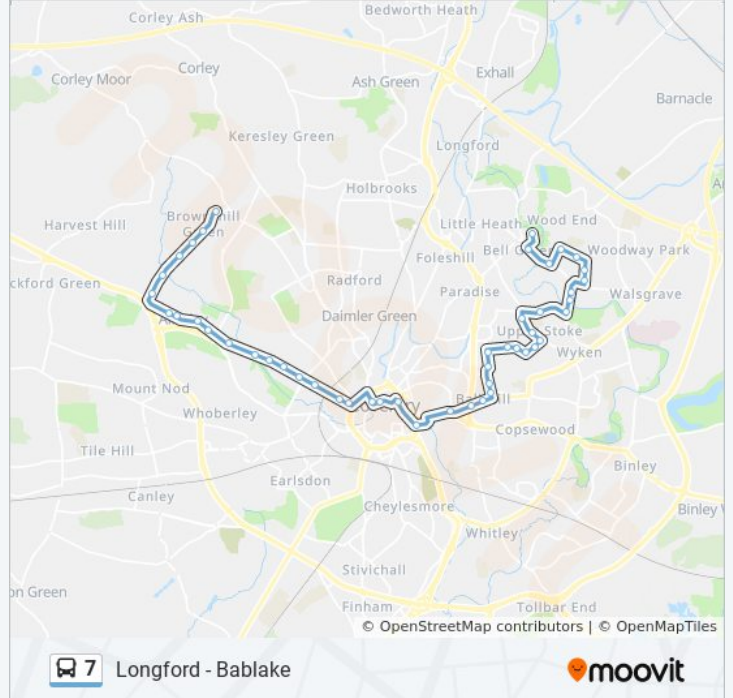

7 bus Info
Direction: Bell Green
Stops: 48
Trip Duration: 38 min
Line Summary:

Coventry University (Stop Cu1)

Far Gosford Street

Jimmy Hill Way

Clements St

Chandos St

Caludon Rd

Alpha House

Barras Heath Park

Stubbs Grove

Dennis Rd

Wycliffe Road West

Honiton Rd

Forknell Avenue

Armstrong Road

Dennis Rd

Deedmore Rd

Sibton Close

Riley Square

Direction: Brownhill Green

48 stops

[VIEW LINE SCHEDULE](#)

Riley Square

Sibton Close

7 bus Info

Direction: Coventry

Stops: 30

Trip Duration: 26 min

Line Summary:

Alpha House

Caludon Rd

Chandos St