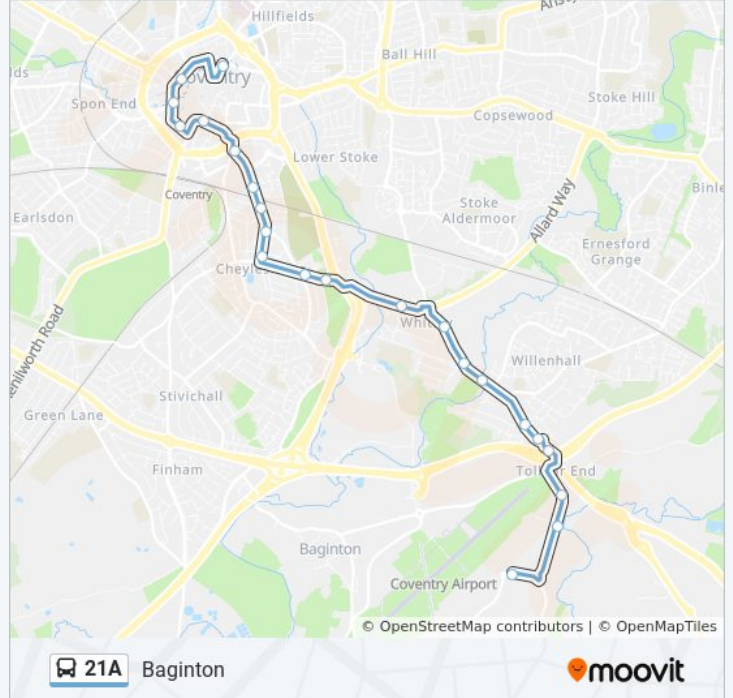

**Direction: Baginton**

22 stops

[VIEW LINE SCHEDULE](#)

- Sainsbury's (Stop Ts1)
- St Johns Church (Stop Cs3)
- Croft Road (Stop Vr2)
- Queen Victoria Rd (Stop Gr2)
- Quadrant (Stop By1)
- Cycle Works
- Furlong Rd
- Thomas Lansdail St
- Cornelius Street
- Galey's Road
- The Mount
- The Park Paling
- Riverside Close
- Tonbridge Rd
- Abbey Court
- Chace Avenue
- Kenelm Court
- Robert Close
- Montgomery Close
- Rowley Road
- Middlemarch Business Park
- Middlemarch Business Park

**21A bus Info**

**Direction:** Baginton

**Stops:** 22

**Trip Duration:** 23 min

**Line Summary:**

**Direction: Coventry**

20 stops

[VIEW LINE SCHEDULE](#)

Queen Victoria Rd (Stop Gr1)

Croft Road (Stop Vr3)

**21A bus Time Schedule**

Coventry Route Timetable:

Sunday	Not Operational
Monday	05:50 - 18:10
Tuesday	05:50 - 18:10
Wednesday	05:50 - 18:10
Thursday	05:50 - 18:10
Friday	05:50 - 18:10
Saturday	Not Operational

**21A bus Info**

**Direction:** Coventry

**Stops:** 20

**Trip Duration:** 28 min

**Line Summary:**

St Johns Church (Stop Cs4)

Old Fire Station (Stop Hs3)

21A bus time schedules and route maps are available in an offline PDF at [moovitapp.com](https://moovitapp.com). Use the [Moovit App](#) to see live bus times, train schedule or subway schedule, and step-by-step directions for all public transit in West Midlands.