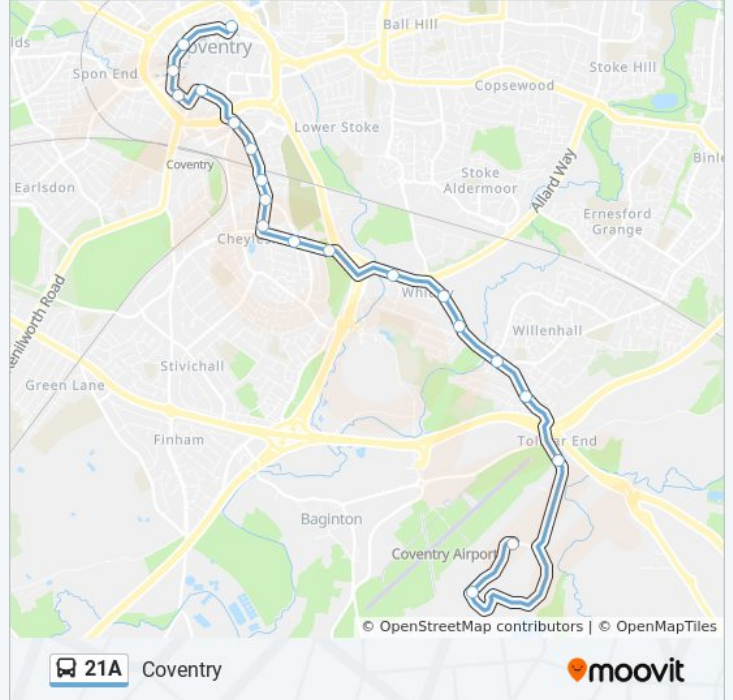

**Direction: Baginton**

22 stops

[VIEW LINE SCHEDULE](#)

- Sainsbury's (Stop Ts1)
- St Johns Church (Stop Cs3)
- Croft Road (Stop Vr2)
- Queen Victoria Rd (Stop Gr2)
- Quadrant (Stop By1)
- Cycle Works
- Furlong Rd
- Thomas Lansdail St
- Cornelius Street
- Galey's Road
- The Mount
- The Park Paling
- Riverside Close
- Tonbridge Rd
- Abbey Court
- Chace Avenue
- Kenelm Court
- Robert Close
- Montgomery Close
- Rowley Road
- Middlemarch Business Park
- Middlemarch Business Park

**21A bus Info**

**Direction:** Baginton

**Stops:** 22

**Trip Duration:** 23 min

**Line Summary:**

**Direction: Coventry**

20 stops

[VIEW LINE SCHEDULE](#)

Queen Victoria Rd (Stop Gr1)

Croft Road (Stop Vr3)

**21A bus Time Schedule**

Coventry Route Timetable:

Sunday	Not Operational
Monday	05:50 - 18:10
Tuesday	05:50 - 18:10
Wednesday	05:50 - 18:10
Thursday	05:50 - 18:10
Friday	05:50 - 18:10
Saturday	Not Operational

**21A bus Info**

**Direction:** Coventry

**Stops:** 20

**Trip Duration:** 28 min

**Line Summary:**

St Johns Church (Stop Cs4)

Old Fire Station (Stop Hs3)

21A bus time schedules and route maps are available in an offline PDF at [moovitapp.com](https://moovitapp.com). Use the [Moovit App](#) to see live bus times, train schedule or subway schedule, and step-by-step directions for all public transit in West Midlands.