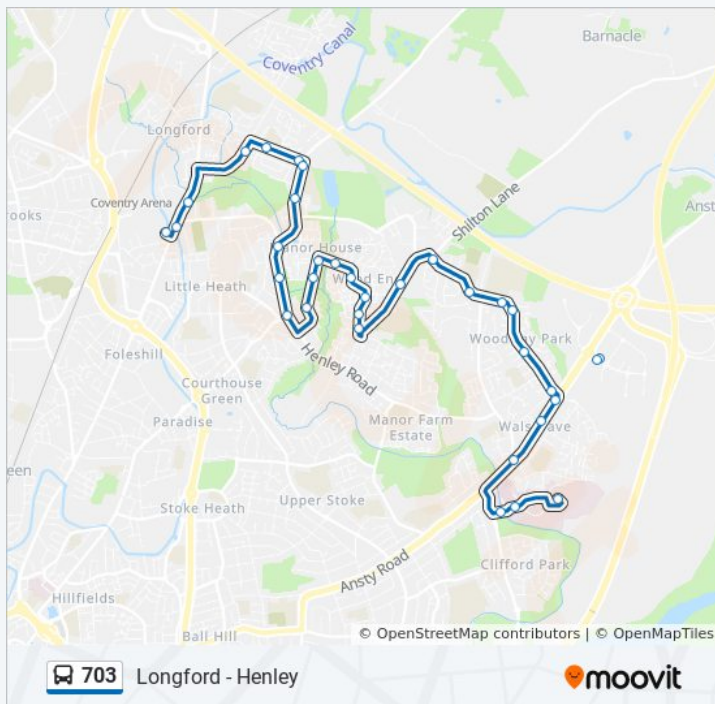

Stops: 45

Trip Duration: 48 min

Line Summary:

 [703 bus Line Map](#)

Dersingham Court
Co-Operative Street
Kanzan Road
Farmcote Rd
Shirlett Close
Cheadle Close
Longford Bridge
Dovedale Ave
Arena Shopping Park
Parkstone Rd (Stop Ag)
The Wheatsheaf
St Lawrence's Road
John Wigley Way
Churchill Ave
Northey Rd
Livingstone Rd
Drake St
Station St East
Eden St
Redruth Close
Courthouse Green School
Purcell Rd
Sullivan Road

Yewdale Crescent

Shirebrook Close

Wood End Health Centre

Wexford Road

St Chad's Church

Haseley Rd

Milverton Rd

Palm Tree Ave

Shirlett Close

Cheadle Close

Longford Bridge

Dovedale Ave

Arena Shopping Park

703 bus Info

Direction: Longford

Stops: 31

Trip Duration: 27 min

Line Summary:

Direction: University Hospital

46 stops

[VIEW LINE SCHEDULE](#)

Blackberry Lane

Sullivan Road

Purcell Rd