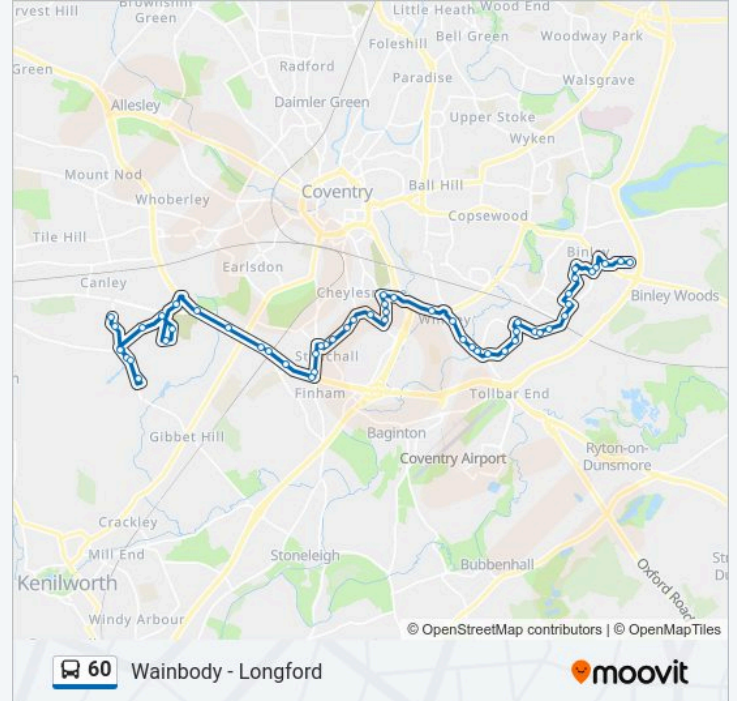

Abbey Court

Chace Avenue

Carnegie Close

Stretton Academy

Cedric Close

Rangemoor

Arnhem Corner

St Bernards Walk

Lorenzo Close

Laneside

Middle Ride

Craigends Avenue

William Mckee Close

Tom Henderson Close

Invicta Rd

Sandwick Close

Swindale Croft

Industrial Estate

Hsbc

Morrisons Binley

**Direction: Finham**

70 stops

[VIEW LINE SCHEDULE](#)

- Arena Shopping Park
- Parkstone Rd (Stop Ag)
- The Wheatsheaf
- Foleshill Rd
- Mannion Ave
- Thomas Lane St
- Dudley St
- Elkington St
- Courthouse Green School
- Purcell Rd
- Sullivan Road
- Dennis Rd
- Torcross Avenue
- Tiverton Rd
- Farren Rd
- St Ives Rd
- Belgrave Square
- Arch Rd
- Westmorland Rd
- Dalton Gardens
- Hospital Car Parks (Stop Wf)
- Hospital Interchange (Stop Uh9)
- Caludon Centre (Stop Wg)
- Dorchester Way
- Blandford Drive
- Pearl Hyde School
- Wimborne Drive
- Tesco