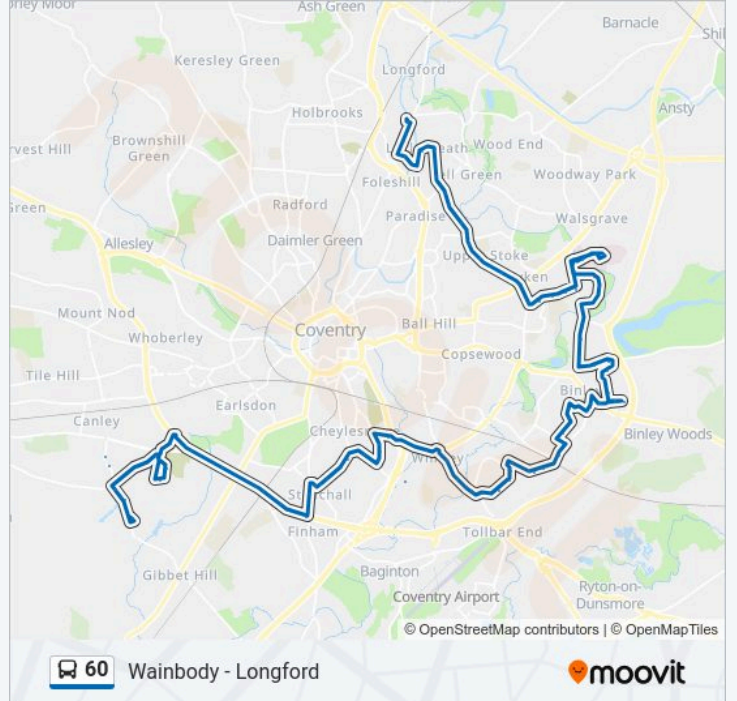

### 60 bus Info

**Direction:** Longford

**Stops:** 93

**Trip Duration:** 73 min

**Line Summary:**

Thirsk Road  
The Chesils  
Ridgeway Avenue  
Knoll Drive  
Dillotford Avenue Substation  
Ulverscroft Rd  
Castle Close  
Seneschal Rd  
Esher Drive  
Cecily Rd  
The Mount  
The Park Paling  
Jaguar Works  
Riverside Close  
Tonbridge Rd  
Abbey Court  
Chace Avenue  
Carnegie Close  
Stretton Academy  
Cedric Close  
Rangemoor  
Arnhem Corner  
St Bernards Walk  
Lorenzo Close  
Laneside  
Middle Ride  
Craigends Avenue  
William Mckee Close  
Tom Henderson Close  
Invicta Rd  
Sandwick Close  
Swindale Croft