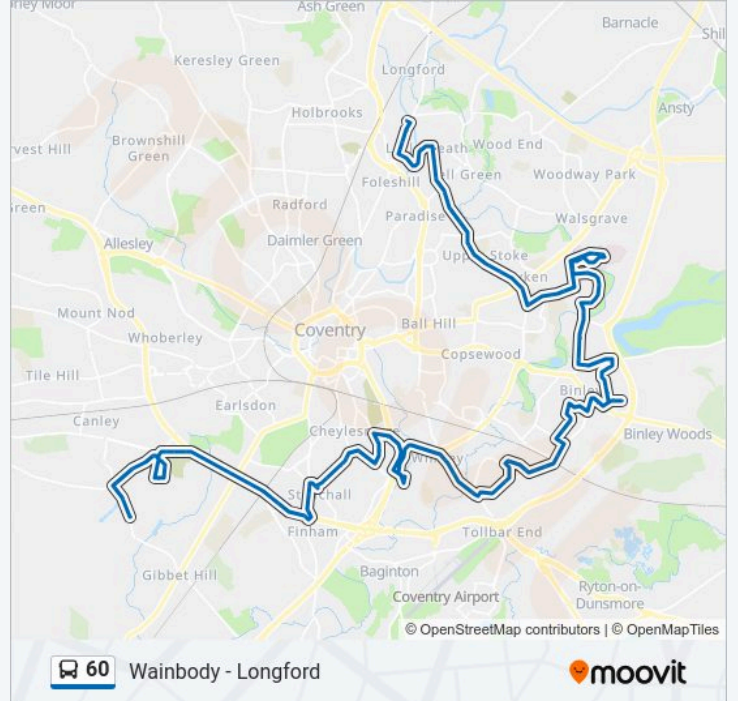

### 60 bus Info

**Direction:** University Of Warwick

**Stops:** 86

**Trip Duration:** 77 min

**Line Summary:**

Dalton Gardens  
Hospital Car Parks (Stop Wf)  
Hospital Interchange (Stop Uh9)  
Caludon Centre (Stop Wg)  
Dorchester Way  
Blandford Drive  
Pearl Hyde School  
Wimborne Drive  
Tesco  
Gainford Rise  
Bridgeacre Gardens  
Coombe Park Rd  
Rannock Close  
Hunters Close  
Camville  
Middlefield Drive  
Morrisons Binley  
Warwickshire Shopping Park  
Morrisons Binley  
Hsbc  
Industrial Estate  
Swindale Croft  
Sandwick Close  
Invicta Rd  
Tom Henderson Close  
William Mckee Close  
Craigends Avenue  
Middle Ride  
Laneside  
Lorenzo Close  
St Bernards Walk  
Rangemoor