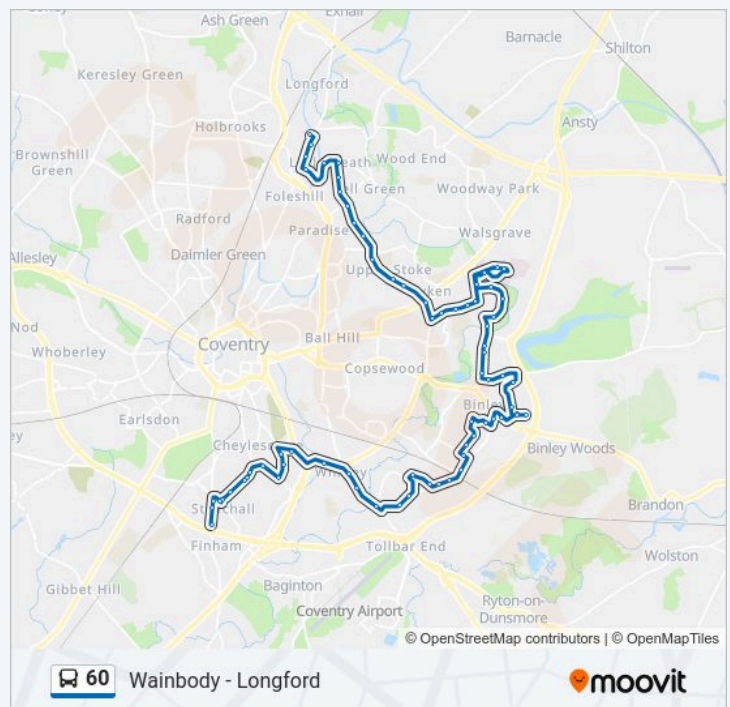

Swindale Croft

Industrial Estate

Hsbc

Morrisons Binley

**Direction: Finham**

70 stops

[VIEW LINE SCHEDULE](#)

- Arena Shopping Park
- Parkstone Rd (Stop Ag)
- The Wheatsheaf
- Foleshill Rd
- Mannion Ave
- Thomas Lane St
- Dudley St
- Elkington St
- Courthouse Green School
- Purcell Rd
- Sullivan Road
- Dennis Rd
- Torcross Avenue
- Tiverton Rd
- Farren Rd
- St Ives Rd
- Belgrave Square
- Arch Rd
- Westmorland Rd
- Dalton Gardens
- Hospital Car Parks (Stop Wf)
- Hospital Interchange (Stop Uh9)
- Caludon Centre (Stop Wg)
- Dorchester Way
- Blandford Drive
- Pearl Hyde School
- Wimborne Drive
- Tesco

**60 bus Info**

**Direction:** Finham

**Stops:** 70

**Trip Duration:** 54 min

**Line Summary:**

Gainford Rise

Bridgeacre Gardens

Coombe Park Rd