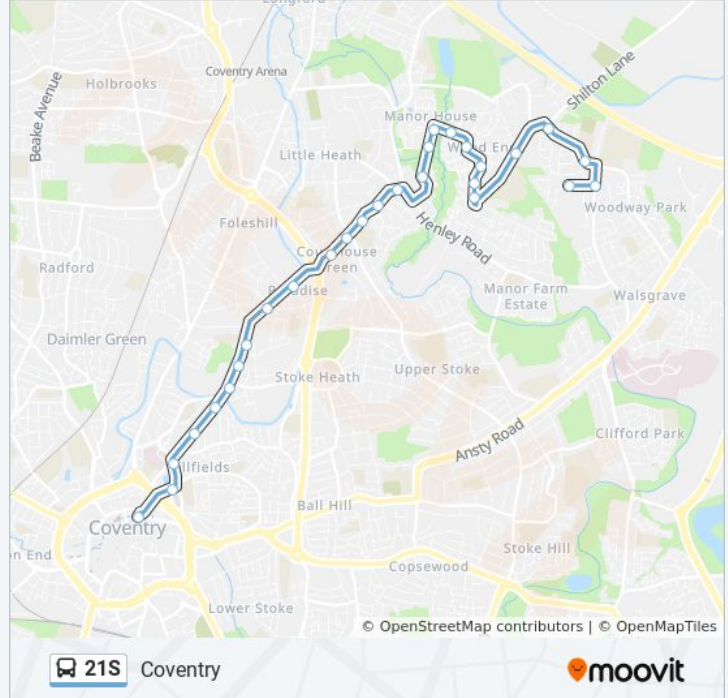

Direction: Coventry

28 stops

[VIEW LINE SCHEDULE](#)

Cardinal Wiseman School

Collier Place

Potters Green Shops

Yewdale Crescent

Shirebrook Close

Wood End Health Centre

Wexford Road

St Chad's Church

Haseley Rd

Milverton Rd

Palm Tree Ave

North Point Church

Riley Square

Peel St

21S bus Time Schedule

Coventry Route Timetable:

Sunday	Not Operational
Monday	15:35
Tuesday	15:35
Wednesday	15:35
Thursday	15:35
Friday	15:35
Saturday	Not Operational

21S bus Info

Direction: Coventry

Stops: 28

Trip Duration: 28 min

Line Summary:

Paragon Way
 Cambridge St
 Eagle St East
 Coventry College
 Swanswell Pool
 Sainsbury's (Stop Ts1)

Direction: Woodway Park

25 stops
[VIEW LINE SCHEDULE](#)

Old Fire Station (Stop Hs3)
 Swanswell Point
 Frank Walsh House
 Eagle St East
 Cambridge St
 Paragon Way
 Peel St
 Hanford Close
 Station St East
 Eden St
 Redruth Close
 Singer Close
 Clark Street
 Old Church Rd
 Riley Square
 North Point Church
 Sowe Way
 Milverton Rd