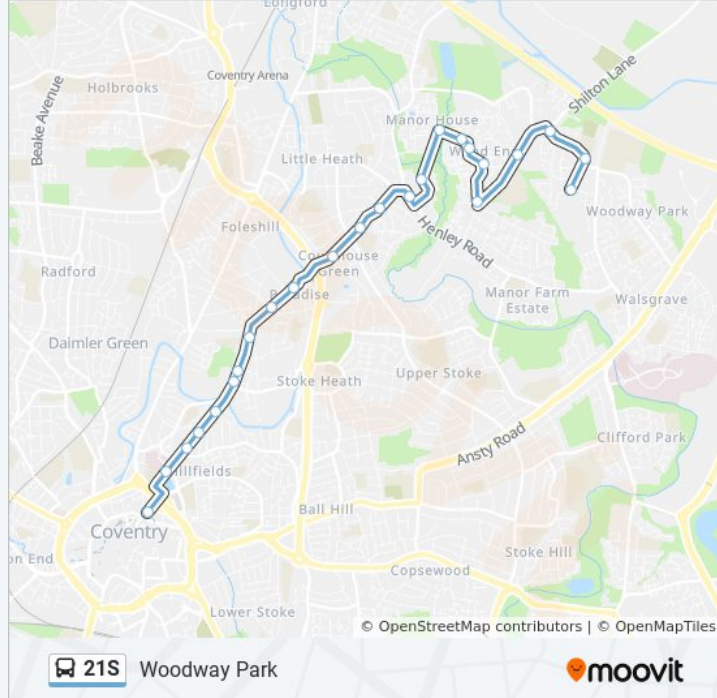

Direction: Coventry

28 stops

[VIEW LINE SCHEDULE](#)

Cardinal Wiseman School

Collier Place

Potters Green Shops

Yewdale Crescent

Shirebrook Close

Stops: 28

Trip Duration: 28 min

Line Summary:

Paragon Way
 Cambridge St
 Eagle St East
 Coventry College
 Swanswell Pool
 Sainsbury's (Stop Ts1)

Direction: Woodway Park

25 stops
[VIEW LINE SCHEDULE](#)

Old Fire Station (Stop Hs3)
 Swanswell Point
 Frank Walsh House
 Eagle St East
 Cambridge St
 Paragon Way
 Peel St
 Hanford Close
 Station St East
 Eden St
 Redruth Close
 Singer Close
 Clark Street
 Old Church Rd
 Riley Square
 North Point Church
 Sowe Way
 Milverton Rd

21S bus Time Schedule

Woodway Park Route Timetable:

Sunday	Not Operational
Monday	08:00
Tuesday	08:00
Wednesday	08:00
Thursday	08:00
Friday	08:00
Saturday	Not Operational

21S bus Info

Direction: Woodway Park
Stops: 25
Trip Duration: 28 min
Line Summary:

Haseley Rd

St Chad's Church

Wood End Health Centre

Shirebrook Close

Yewdale Crescent

Potters Green Shops

Cardinal Wiseman School

21S bus time schedules and route maps are available in an offline PDF at moovitapp.com. Use the [Moovit App](#) to see live bus times, train schedule or subway schedule, and step-by-step directions for all public transit in West Midlands.