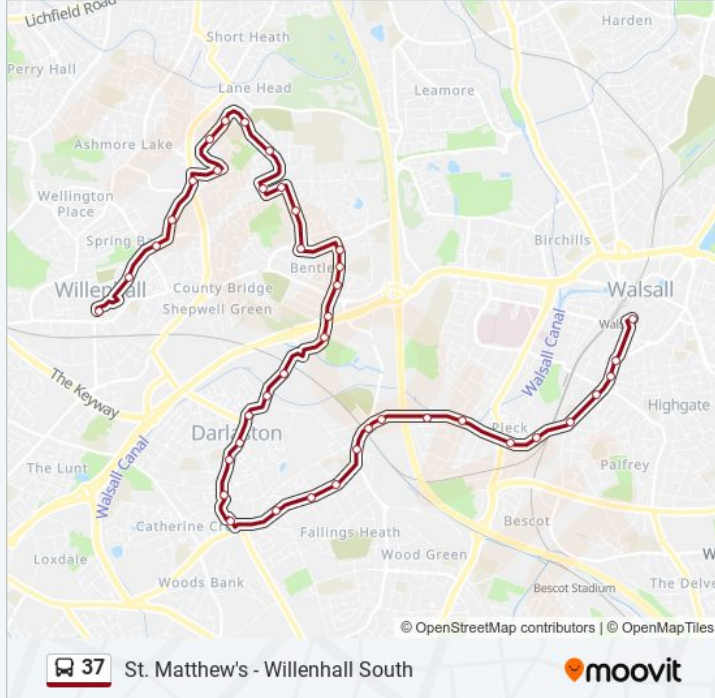

Line Summary:

Direction: Walsall

41 stops

[VIEW LINE SCHEDULE](#)

- Lion Hotel
- New Hall St
- Barcroft
- Stringes Close
- Ashmore Lake Way
- Ensbury Close
- Wolverson Close
- Sherlock Close
- Birchtree Hollow
- The Homestead
- Granbourne Rd
- Attlee Rd
- Rowlands Avenue
- Churchill Rd
- Churchill Rd
- Cairn Drive
- Morris Avenue
- County Bridge

Direction: Walsall

Stops: 41

Trip Duration: 41 min

Line Summary:

Wrexham Avenue

Railway Bridge

Bentley Bridge

Nags Head

Railway Bridge

James Bridge

Hough Rd

Gower St

Pleck Rd

Oxford St

Bescot Crescent

Corporation St

Walsall Almshouses

Vicarage Place

Saddlers Centre (Stop Q)

Direction: Willenhall

42 stops

[VIEW LINE SCHEDULE](#)

Saddlers Centre (Stop Q)

Vicarage Place