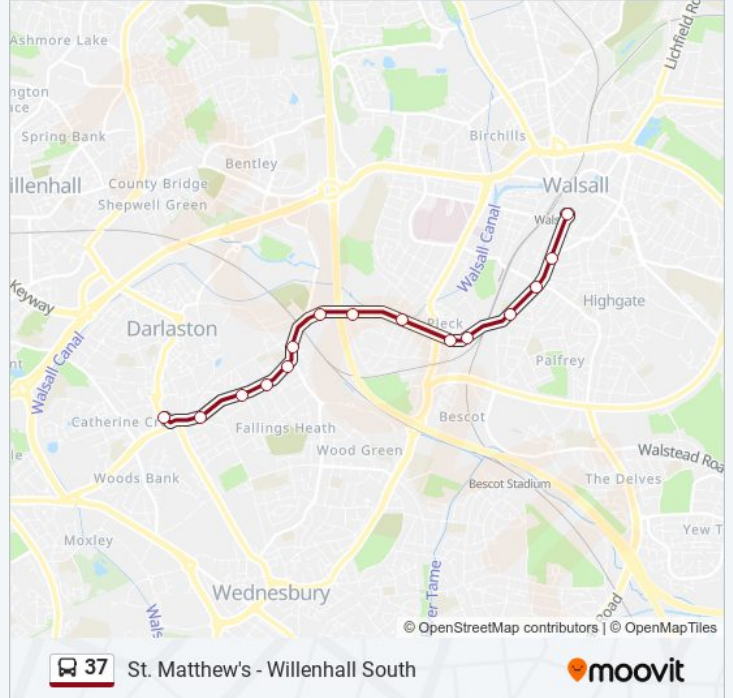

Direction: Darlaston

15 stops

[VIEW LINE SCHEDULE](#)

- Saddlers Centre (Stop Q)
- Vicarage Place
- Corporation St
- Bescot Crescent
- Oxford St
- Pleck Rd
- Gower St
- Hough Rd
- James Bridge
- Station St
- Park Lane
- Salisbury St
- All Saints Church
- Gordon St
- Darlaston Asda

Line Summary:

Direction: Walsall

41 stops

[VIEW LINE SCHEDULE](#)

- Lion Hotel
- New Hall St
- Barcroft
- Stringes Close
- Ashmore Lake Way
- Ensbury Close
- Wolverson Close
- Sherlock Close
- Birchtree Hollow
- The Homestead
- Granbourne Rd
- Attlee Rd
- Rowlands Avenue
- Churchill Rd
- Churchill Rd
- Cairn Drive
- Morris Avenue
- County Bridge

Direction: Walsall

Stops: 41

Trip Duration: 41 min

Line Summary:

Wrexham Avenue

Railway Bridge

Bentley Bridge

Nags Head

Church St

37 bus Info

Direction: Willenhall

Stops: 42

Trip Duration: 38 min

Line Summary:

Doctors Piece

Hall St