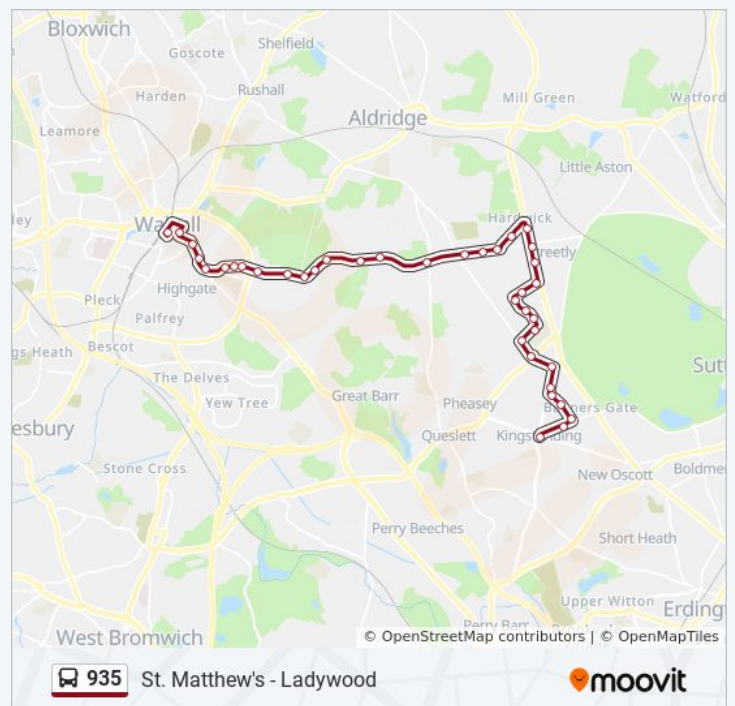

**935 bus Info**

**Direction:** Birmingham

**Stops:** 56

**Trip Duration:** 55 min

**Line Summary:**

The Milestone  
Beacon Court  
Bridlewood  
Bankside Crescent  
Hillside Drive  
Moss Way  
Brabham Crescent  
Lindens Primary School  
The Queslett  
Sutton Oak Corner  
King George's Field  
Westwood Road  
Sutton Park Primary School  
Longmoor Rd  
Winterton Rd  
Kingstanding Circle  
Harringay Road  
Rushden Croft  
Hotspur Rd  
Westward Close  
Milverley Grove  
Greenholm Rd  
Crossway Lane  
Elmbridge Rd  
Perry Park  
Nash Square  
Holford Drive  
Wellhead Lane (Stop Pk)  
Milton St  
Lower Tower St  
Price St  
Ryder St  
Dalton St

**Direction: Kingstanding**

38 stops

[VIEW LINE SCHEDULE](#)

- Walsall
- Town Hall, Walsall (Wh)
- Upper Rushall St
- Pool St
- Bernard Street
- Lumley Road
- Beaconsfield Court
- Orwell Rd
- Broadway North
- Greaves Avenue
- Wood End Rd
- Wood End Farm
- Longwood Lane
- Skip Lane
- Walsall Garden Centre
- Barr Beacon Crossroads
- Aldridge Road
- Hazelwood Rd
- Schoolacre Rise
- Inglewood Grove
- Grange Drive
- Foley Court
- The Milestone
- Beacon Court
- Bridlewood
- Bankside Crescent
- Hillside Drive
- Moss Way

**Stops:** 38

**Trip Duration:** 28 min

**Line Summary:**

Brabham Crescent

Lindens Primary School

The Queslett

Sutton Oak Corner

King George's Field

### Direction: Walsall

55 stops

[VIEW LINE SCHEDULE](#)

Old Square (Stop Pq7)

Ryder St

Lower Tower St

Milton St

Wellhead Lane (Stop Ph)