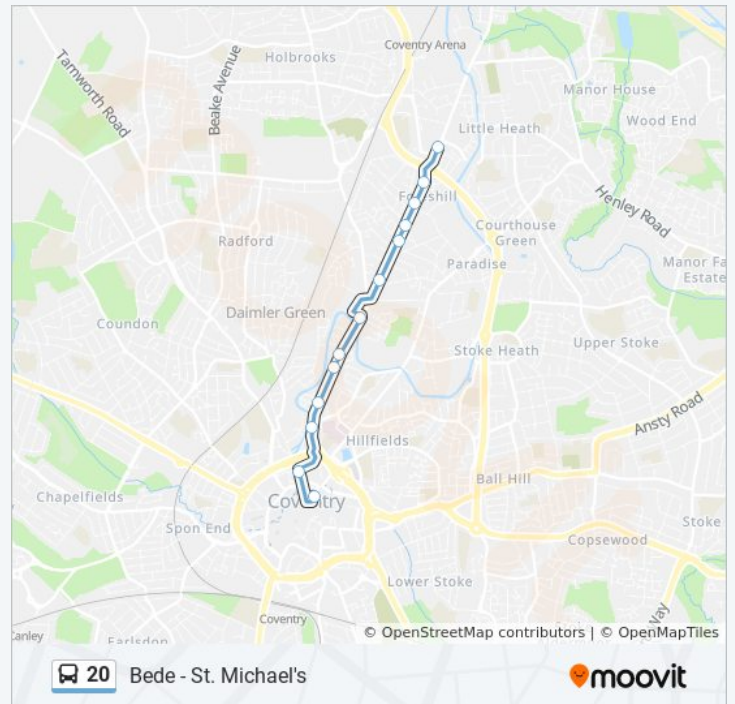

George Eliot Hospital Main Entrance

The Griff

Hill Street

Joseph Luckman Road

Orchard Street

Cemetery

Regent Street

Beechwood Road

**Direction: Foleshill**

13 stops

[VIEW LINE SCHEDULE](#)

**20 bus Time Schedule**

Foleshill Route Timetable:

Sainsbury's (Stop Ts4)  
 Corporation St (Stop Bs1)  
 Leicester Row  
 City Engineers  
 Eagle St  
 Honeyfield Road  
 Tower Court  
 Broad St  
 Station St  
 Culworth Row  
 Churchill Ave  
 John Wigley Way  
 St Lawrence's Road

Sunday	Not Operational
Monday	07:28 - 17:58
Tuesday	07:28 - 17:58
Wednesday	07:28 - 17:58
Thursday	07:28 - 17:58
Friday	07:28 - 17:58
Saturday	08:58 - 17:58

**20 bus Info**

**Direction:** Foleshill

**Stops:** 13

**Trip Duration:** 13 min

**Line Summary:**

**Direction: Longford**

18 stops

[VIEW LINE SCHEDULE](#)

Sainsbury's (Stop Ts4)  
 Corporation St (Stop Bs1)  
 Leicester Row  
 City Engineers  
 Eagle St  
 Honeyfield Road