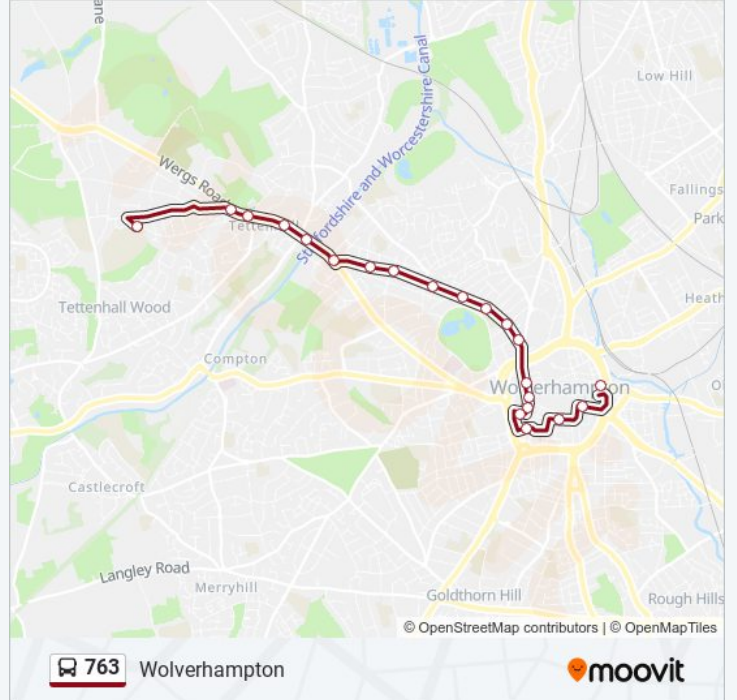

## Direction: Tettenhall

13 stops

[VIEW LINE SCHEDULE](#)

Police Station (Stop Al)

Princess Street (Stop Aw)

Park Avenue

Dunkley St

Great Hampton St

- Kings Comp School
- Wrottesley Rd
- Regis Rd
- Old Hill
- New Rd
- New Hampton Rd West
- Court Road
- Cranmer Methodist Church
- Clifford St
- Leicester Square
- Great Hampton St
- Dunkley St
- Park Avenue
- Skinner St (Stop Cx)
- Salop St (Stop Cs)
- Wulfrun Centre (Stop Cg)
- Police Station (Stop Aj)
- Wolverhampton

**763 bus Time Schedule**

Wolverhampton Route Timetable:

Sunday	Not Operational
Monday	15:40 - 15:41
Tuesday	Not Operational
Wednesday	Not Operational
Thursday	Not Operational
Friday	Not Operational
Saturday	Not Operational

**763 bus Info**

**Direction:** Wolverhampton

**Stops:** 18

**Trip Duration:** 20 min

**Line Summary:**

763 bus time schedules and route maps are available in an offline PDF at [moovitapp.com](https://moovitapp.com). Use the [Moovit App](#) to see live bus times, train schedule or subway schedule, and step-by-step directions for all public transit in West Midlands.