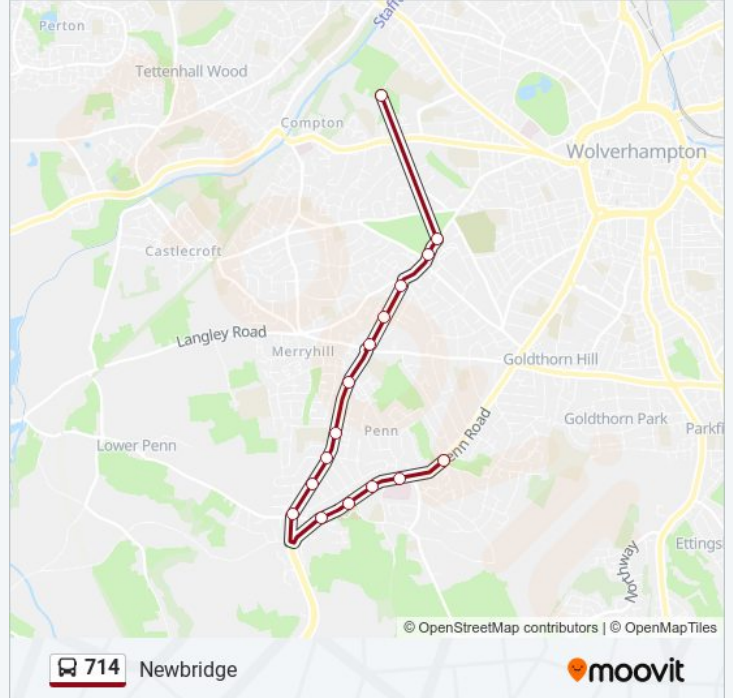

Direction: Newbridge

16 stops

[VIEW LINE SCHEDULE](#)

Manor Rd
Church Hill
White Gates
The Hollybush
Springhill Lane
Spring Hill Lane
Bryan Avenue
Hollybush Lane
Warstones Drive
Pinfold Lane
Laurel Grove
Hazel Rd
The Gunmakers Arms
Bradmore Inn
Bantock Avenue
Compton Park Schools

714 bus Info

Direction: Newbridge

Stops: 16

Trip Duration: 25 min

Line Summary:

Direction: Wolverhampton

29 stops

[VIEW LINE SCHEDULE](#)

714 bus Info

Direction: Wolverhampton

Stops: 29

Trip Duration: 38 min

Line Summary:

Muchall Rd

Mount Rd

Goldthorn Hill