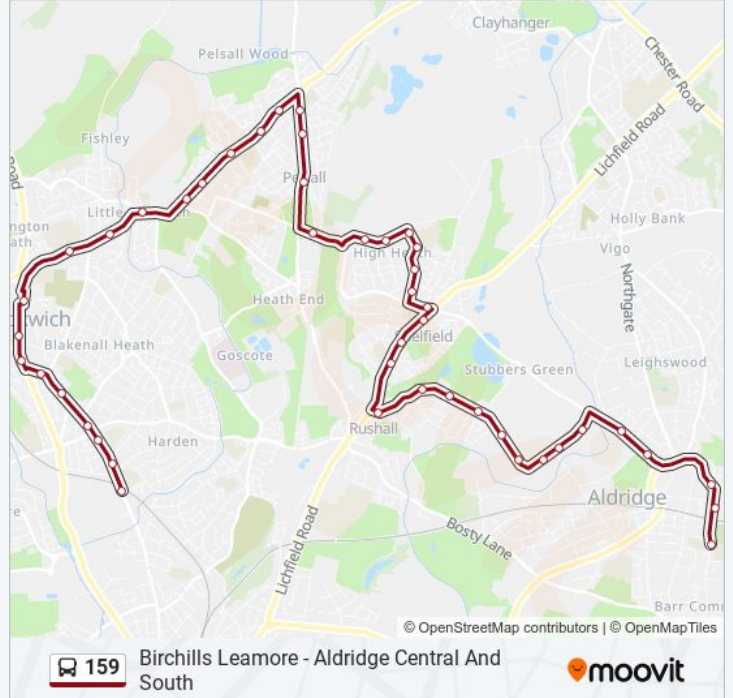

Stoney Lane

Millers Walk

Clockmill Rd

Shortlands Lane

School Lane

Finger Post

Finger Post

Smithy Drive

159 bus Info

Direction: Aldridge

Stops: 45

Trip Duration: 48 min

Line Summary:

- Field Lane
- Spring Lane
- Coronation Road
- Broad Lane
- Harrison Rd
- Defford Avenue
- Four Crosses Rd
- The Drive
- Somerfield Close
- Coalheath Lane
- Lichfield Rd
- Kings Road
- Linley Rd
- Edinburgh Drive
- Rufford Way
- Tintagel Way
- Dumblederry Lane
- Dumblederry Lane
- Lockside
- Burnfields Close
- Middlemore Lane
- Parish Church
- Hallcroft Way
- St Francis College

Burnfields Close

Lockside

Dumblederry Lane

Dumblederry Lane

Tintagel Way

Rufford Way

Edinburgh Drive

Linley Rd

Kings Road

Lichfield Rd

Coalheath Lane

Somerfield Close

The Drive

St Francis School

Defford Avenue

Harrison Rd