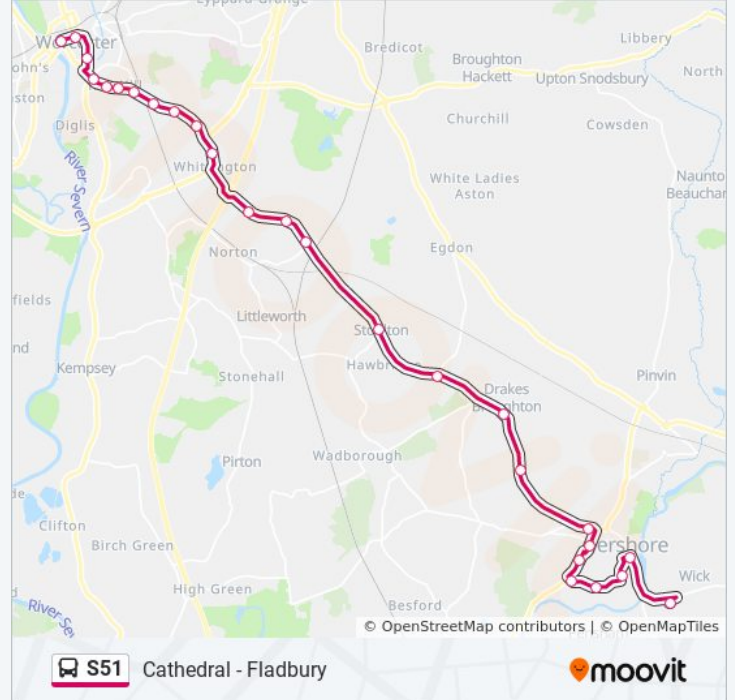

Direction: Wick

27 stops

[VIEW LINE SCHEDULE](#)

- Worcester Crowngate
- Cathedral
- Sidbury
- Fort Royal
- Camp Hill Road
- Sebright
- Foxwell Street
- Red Hill Top
- Sixth Form College
- County Hall Shelter
- County Hall Boiler House
- Wildwood Drive
- Swan Inn
- Motorway Southbound
- Firs Cottages Layby
- High Park
- Woodbury Lane
- Frogery Lane
- Fusion Brasserie
- Caldewell Lodge
- Motorcycle Shop
- Main Road

S51 bus Time Schedule

Wick Route Timetable:

Sunday	Not Operational
Monday	08:19
Tuesday	08:19
Wednesday	08:19
Thursday	08:19
Friday	Not Operational
Saturday	Not Operational

S51 bus Info

Direction: Wick

Stops: 27

S51 bus Info

Direction: Worcester

Stops: 27

Trip Duration: 37 min

Line Summary:

Red Hill Top
Foxwell Street
Sebright
Camp Hill Road
Fort Royal
Sidbury
City Walls Road
Mcdonalds
Worcester Crowngate

S51 bus time schedules and route maps are available in an offline PDF at moovitapp.com. Use the [Moovit App](#) to see live bus times, train schedule or subway schedule, and step-by-step directions for all public transit in West Midlands.