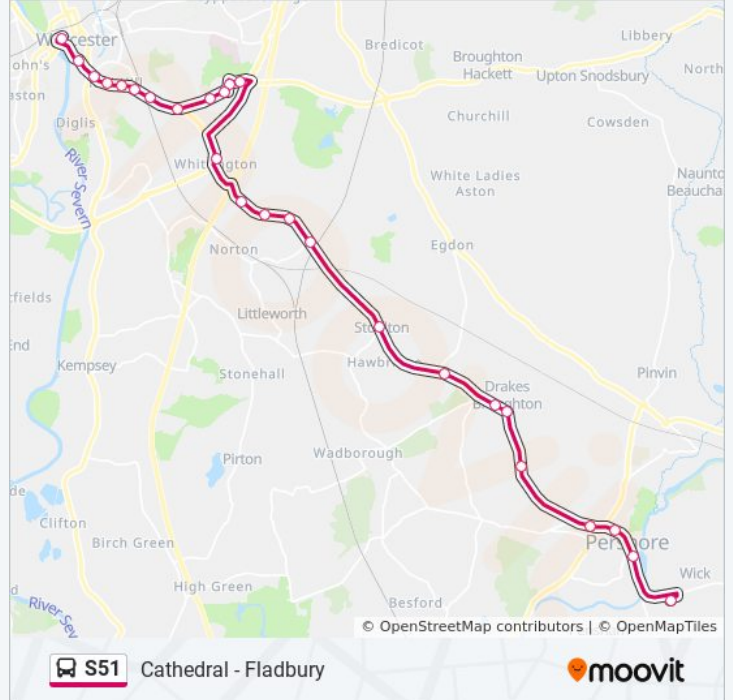

Direction: Wick

27 stops

[VIEW LINE SCHEDULE](#)

- Worcester Crowngate
- Cathedral
- Sidbury
- Fort Royal
- Camp Hill Road
- Sebright
- Foxwell Street
- Red Hill Top
- Sixth Form College
- County Hall Shelter
- County Hall Boiler House
- Wildwood Drive
- Swan Inn
- Motorway Southbound
- Firs Cottages Layby
- High Park
- Woodbury Lane
- Frogery Lane
- Fusion Brasserie
- Caldewell Lodge
- Motorcycle Shop
- Main Road

S51 bus Time Schedule

Wick Route Timetable:

Sunday	Not Operational
Monday	08:19
Tuesday	08:19
Wednesday	08:19
Thursday	08:19
Friday	Not Operational
Saturday	Not Operational

S51 bus Info

Direction: Wick

Stops: 27

Trip Duration: 41 min

Line Summary:

Pershore Fields Cottages

Loughmill Road

Head Street

The Star Inn

Pershore College Of Horticulture Grounds

Direction: Worcester

27 stops

[VIEW LINE SCHEDULE](#)

Pershore College Of Horticulture Grounds

Royal Arcade

Abbotswood Health Centre

Birlingham Close

Cornmore

Abbots Grange