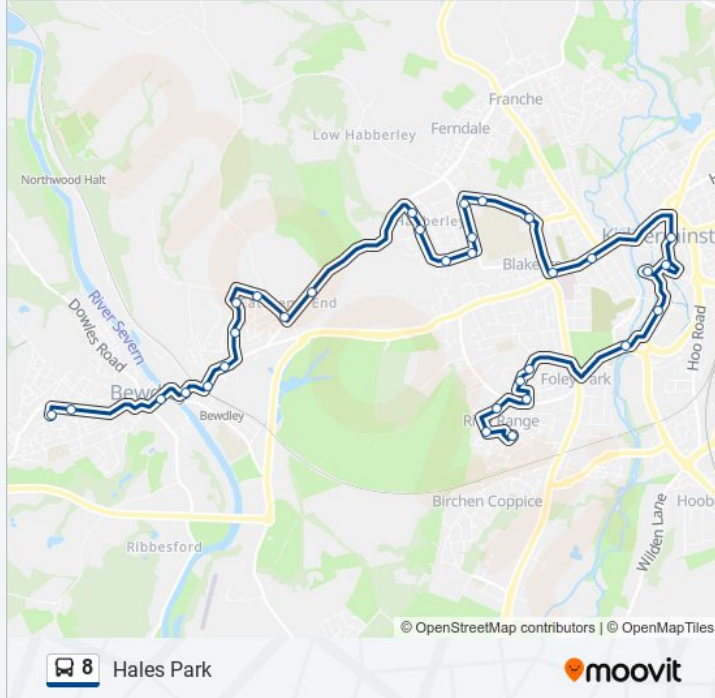

8 bus Info

Direction: Hales Park

Stops: 32

Trip Duration: 44 min

Line Summary:

Canterbury Road Shops

Salisbury Drive

St. Davids Close

Load Street

Merricks Lane

Hales Park

Direction: Kidderminster

31 stops

[VIEW LINE SCHEDULE](#)

Hales Park

Wyre Hill

8 bus Info

Direction: Kidderminster

Stops: 31

Trip Duration: 12 min

Line Summary:

Anton Close
 The Ramada Hotel
 St. Davids Close
 Salisbury Drive
 Canterbury Road Shops
 St John's Avenue
 Cheshire Grove
 The Briars
 Domar Road
 Police Station
 Blakebrook Slip Road
 Wood Street
 Swan Centre
 Health Centre
 Prospect Hill
 Kidderminster

8 bus Info

Direction: Rifle Range

Stops: 37

Trip Duration: 10 min

Line Summary:

- Springside Place
- Crundalls Lane
- Anton Close
- The Ramada Hotel
- St. Davids Close
- Salisbury Drive
- Canterbury Road Shops
- St John's Avenue
- Cheshire Grove
- The Briars
- Domar Road
- Police Station
- Blakebrook Slip Road
- Wood Street
- Swan Centre
- Health Centre
- Prospect Hill
- Kidderminster
- Town Hall (Stand B)
- Oxford Street (Stand B)
- Worcester Road Island
- Foley Park
- Goldthorn Road
- Jubilee Drive