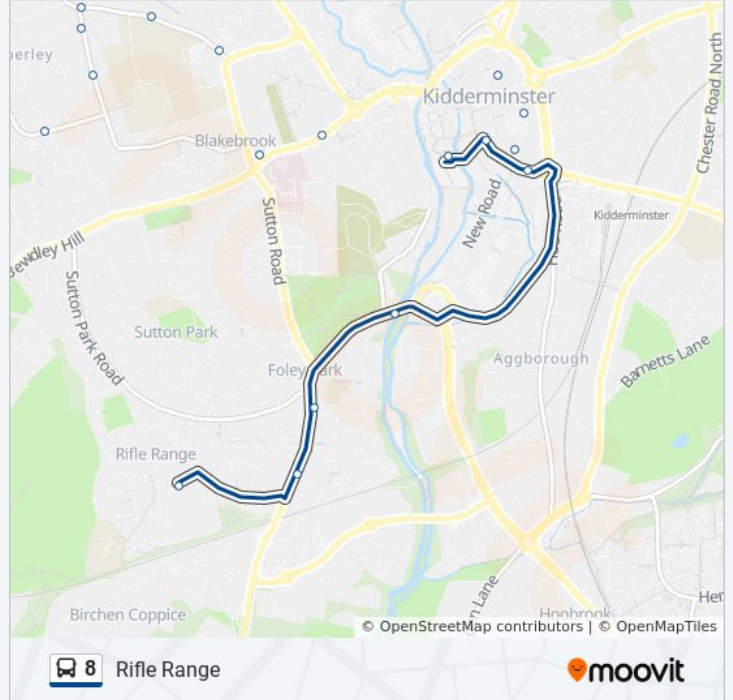

8 bus Info

Direction: Kidderminster

Stops: 31

Trip Duration: 12 min

Line Summary:

Anton Close
 The Ramada Hotel
 St. Davids Close
 Salisbury Drive
 Canterbury Road Shops
 St John's Avenue
 Cheshire Grove
 The Briars
 Domar Road
 Police Station
 Blakebrook Slip Road
 Wood Street
 Swan Centre
 Health Centre
 Prospect Hill
 Kidderminster

Direction: Rifle Range

37 stops

[VIEW LINE SCHEDULE](#)

Hales Park
 Wyre Hill
 Severn Way
 The Lakes Road
 Bark Hill Shops
 Tudor Road
 Ingram Crescent
 Cobham Crescent
 Lyttleton Road
 Richmond Road
 Lancaster Road
 Bark Hill Shops
 Springhill Rise

8 bus Time Schedule

Rifle Range Route Timetable:

Sunday	Not Operational
Monday	Not Operational
Tuesday	07:40 - 18:44
Wednesday	07:40 - 18:44
Thursday	07:40 - 18:44
Friday	07:40 - 18:44
Saturday	07:40 - 18:44

8 bus Info

Direction: Rifle Range

Stops: 37

Trip Duration: 10 min

Line Summary:

- Springside Place
- Crundalls Lane
- Anton Close
- The Ramada Hotel
- St. Davids Close
- Salisbury Drive
- Canterbury Road Shops
- St John's Avenue
- Cheshire Grove
- The Briars
- Domar Road
- Police Station
- Blakebrook Slip Road
- Wood Street
- Swan Centre
- Health Centre
- Prospect Hill
- Kidderminster
- Town Hall (Stand B)
- Oxford Street (Stand B)
- Worcester Road Island
- Foley Park
- Goldthorn Road
- Jubilee Drive