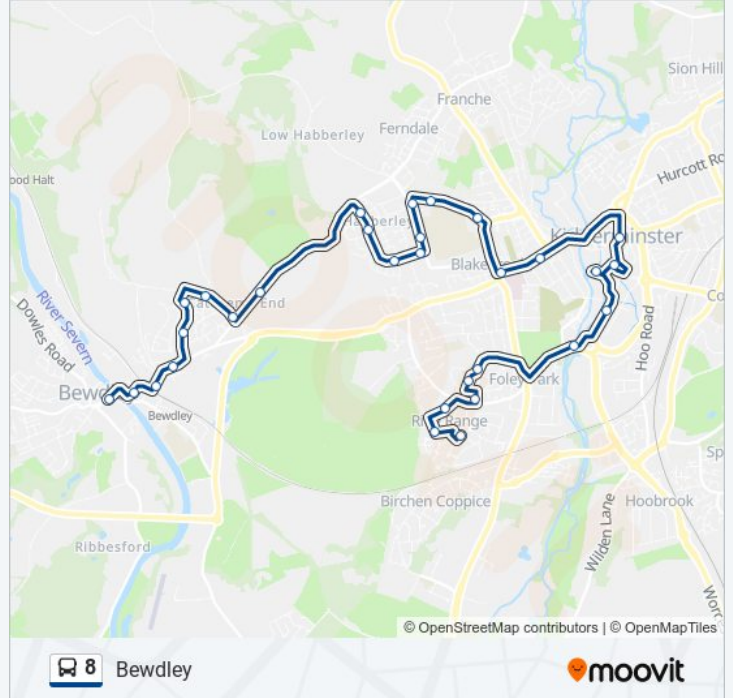

Anton Close
Crundalls Lane
Springside Place
Springhill Rise
All Saints Church
Bewdley Viaduct
Black Boy Inn
Load Street

Direction: Hales Park

32 stops

[VIEW LINE SCHEDULE](#)

Jubilee Drive
Shrawley Avenue
Rifle Range Road
Parry Road
Lister Road
Poplar Road
Worcester Road Island
New Road
Kidderminster
Town Hall (Stand A)
Swan Centre
Wood Street
Blakebrook Slip Road
Police Station
Domar Road
Cheshire Grove
St John's Avenue
Holmwood Avenue

8 bus Time Schedule

Hales Park Route Timetable:

Sunday	Not Operational
Monday	Not Operational
Tuesday	06:55 - 17:55
Wednesday	06:55 - 17:55
Thursday	06:55 - 17:55
Friday	06:55 - 17:55
Saturday	06:55 - 17:55

8 bus Info

Direction: Hales Park

Stops: 32

Trip Duration: 44 min

Line Summary: