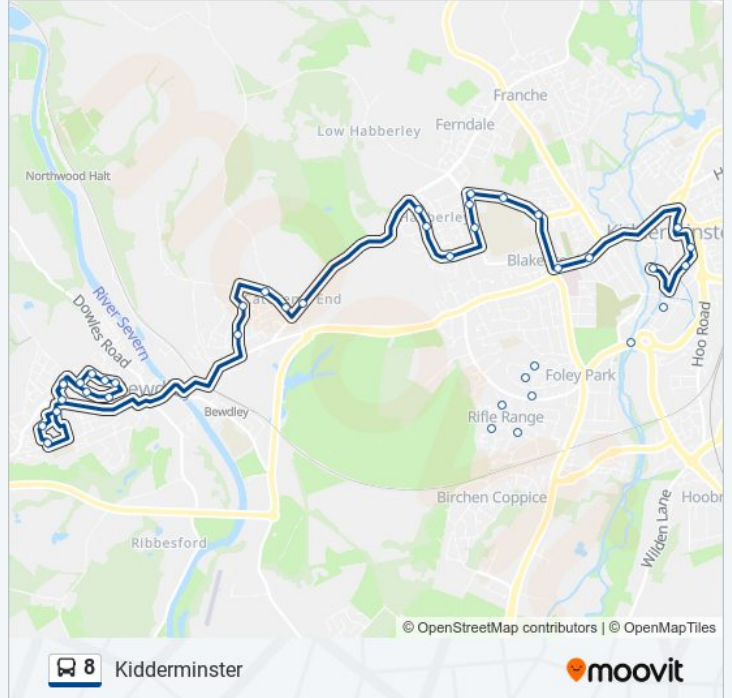

8 bus Info

Direction: Hales Park

Stops: 32

Trip Duration: 44 min

Line Summary:

Canterbury Road Shops

Salisbury Drive

St. Davids Close

8 bus Info

Direction: Kidderminster

Stops: 31

Trip Duration: 12 min

Line Summary:

Anton Close
 The Ramada Hotel
 St. Davids Close
 Salisbury Drive
 Canterbury Road Shops
 St John's Avenue
 Cheshire Grove
 The Briars
 Domar Road
 Police Station
 Blakebrook Slip Road
 Wood Street
 Swan Centre
 Health Centre
 Prospect Hill
 Kidderminster

Direction: Rifle Range

37 stops

[VIEW LINE SCHEDULE](#)

Hales Park
 Wyre Hill
 Severn Way
 The Lakes Road
 Bark Hill Shops
 Tudor Road
 Ingram Crescent
 Cobham Crescent
 Lyttleton Road
 Richmond Road
 Lancaster Road
 Bark Hill Shops
 Springhill Rise

8 bus Info

Direction: Rifle Range

Stops: 37

Trip Duration: 10 min

Line Summary:

- Springside Place
- Crundalls Lane
- Anton Close
- The Ramada Hotel
- St. Davids Close
- Salisbury Drive
- Canterbury Road Shops
- St John's Avenue
- Cheshire Grove
- The Briars
- Domar Road
- Police Station
- Blakebrook Slip Road
- Wood Street
- Swan Centre
- Health Centre
- Prospect Hill
- Kidderminster
- Town Hall (Stand B)
- Oxford Street (Stand B)
- Worcester Road Island
- Foley Park
- Goldthorn Road
- Jubilee Drive