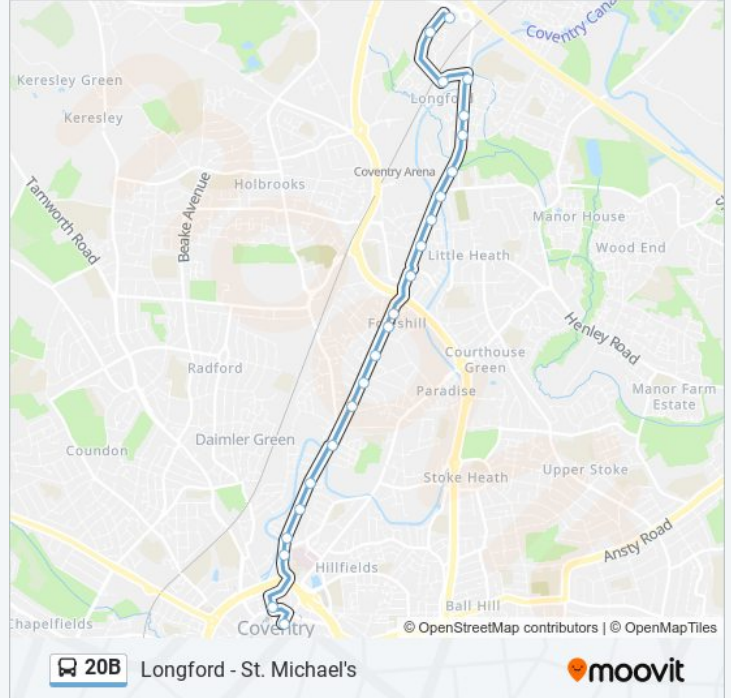

Direction: Coventry

23 stops

[VIEW LINE SCHEDULE](#)

- Novotel
- Old Farm Lane
- Woodshires Rd
- The Longford Engine
- Longford Square
- Vinecote Road
- Longford Bridge
- Dovedale Ave
- Parkstone Rd (Stop Ag)
- The Wheatsheaf
- St Lawrence's Road
- John Wigley Way
- Churchill Ave
- Culworth Row
- Station St
- Broad St
- Tower Court
- Honeyfield Road
- Eagle St
- City Engineers
- Leicester Row
- Corporation St (Stop Bs2)

20B bus Info

Direction: Coventry

Stops: 23

Trip Duration: 25 min

Line Summary:

Sainsbury's (Stop Ts4)

Direction: Longford

23 stops

[VIEW LINE SCHEDULE](#)

- Sainsbury's (Stop Ts4)
- Corporation St (Stop Bs1)
- Leicester Row
- City Engineers
- Eagle St
- Honeyfield Road
- Tower Court
- Broad St
- Station St
- Culworth Row
- Churchill Ave
- John Wigley Way
- St Lawrence's Road
- The Wheatsheaf
- Parkstone Rd (Stop Af)
- Dovedale Ave
- Vinecote Road
- Longford Square

20B bus Info

Direction: Longford

Stops: 23

Trip Duration: 21 min

Line Summary:

Baptist Church
Woodshires Rd
Glenmore Drive
Old Farm Lane
Novotel

20B bus time schedules and route maps are available in an offline PDF at moovitapp.com. Use the [Moovit App](#) to see live bus times, train schedule or subway schedule, and step-by-step directions for all public transit in West Midlands.