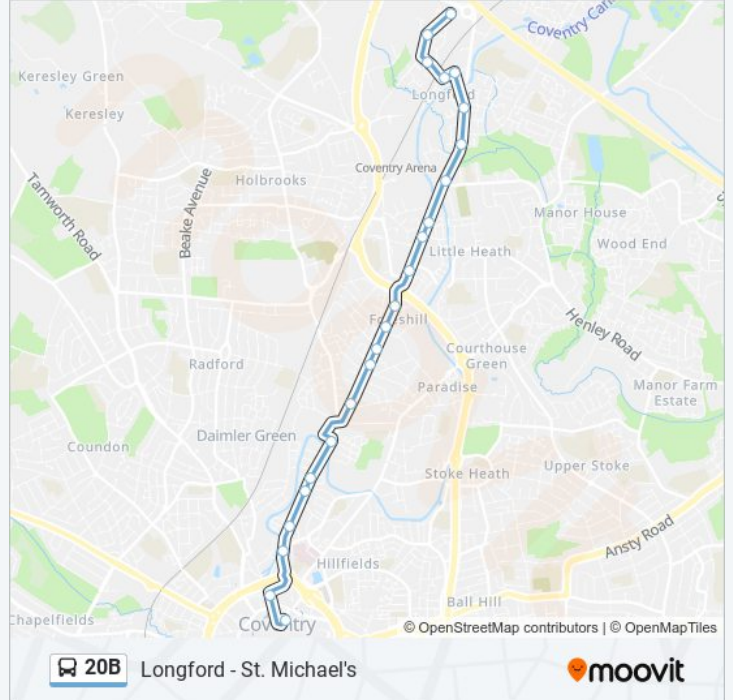

Direction: Coventry

23 stops

[VIEW LINE SCHEDULE](#)

- Novotel
- Old Farm Lane
- Woodshires Rd
- The Longford Engine
- Longford Square
- Vinecote Road
- Longford Bridge
- Dovedale Ave
- Parkstone Rd (Stop Ag)
- The Wheatsheaf
- St Lawrence's Road
- John Wigley Way
- Churchill Ave
- Culworth Row
- Station St
- Broad St
- Tower Court
- Honeyfield Road
- Eagle St
- City Engineers
- Leicester Row
- Corporation St (Stop Bs2)

20B bus Info

Direction: Coventry

Stops: 23

Trip Duration: 25 min

Line Summary:

Sainsbury's (Stop Ts4)

Direction: Longford

23 stops

[VIEW LINE SCHEDULE](#)

- Sainsbury's (Stop Ts4)
- Corporation St (Stop Bs1)
- Leicester Row
- City Engineers
- Eagle St
- Honeyfield Road
- Tower Court
- Broad St
- Station St
- Culworth Row
- Churchill Ave
- John Wigley Way
- St Lawrence's Road
- The Wheatsheaf
- Parkstone Rd (Stop Af)
- Dovedale Ave
- Vinecote Road
- Longford Square

20B bus Info

Direction: Longford

Stops: 23

Trip Duration: 21 min

Line Summary:

Baptist Church
Woodshires Rd
Glenmore Drive
Old Farm Lane
Novotel

20B bus time schedules and route maps are available in an offline PDF at moovitapp.com. Use the [Moovit App](#) to see live bus times, train schedule or subway schedule, and step-by-step directions for all public transit in West Midlands.