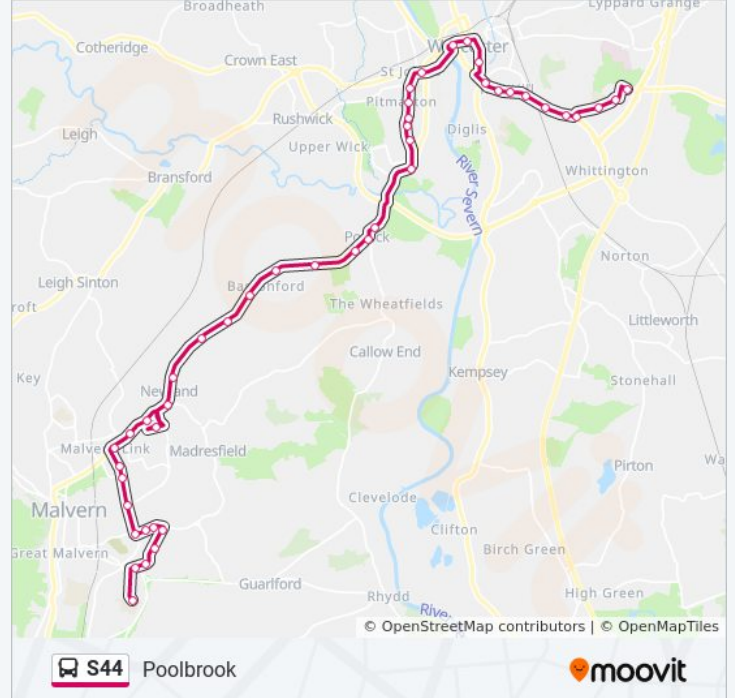

Direction: Poolbrook

33 stops

[VIEW LINE SCHEDULE](#)

- Worcester Crowngate
- Bull Ring
- St John's
- Winchester Avenue
- Pitmaston School
- Hanbury Park Road
- Whites Road
- Lower Wick Island
- Malvern Road Garage
- Telephone Box
- Old Malvern Road
- Hospital Lane
- Sparrowhall Lane
- Halfway House
- Pin's Green
- Newland Court
- Stocks Lane
- Madresfield Turn
- Morrisons Store
- Isobel Harrison Gardens
- Lower Howsell Road
- Co-Op

Trip Duration: 39 min

Line Summary:

Spring Lane
 Morgan Works
 North End Lane
 Prospect View Medical Centre
 Madresfield Road
 Elgar Avenue
 Moat Way
 Skyrroid Road
 Crown Lea Avenue
 Borrowdale Road
 Chase Technology College

Trip Duration: 48 min

Line Summary:

 [S44 bus Line Map](#)

Pin's Green

Halfway House

Sparrowhall Lane

Hospital Lane

Old Malvern Road

Kings End Lane

Lower Wick Island

Whites Road

Hanbury Park Road

Pitmaston School

Winchester Avenue

St John's

Bull Ring