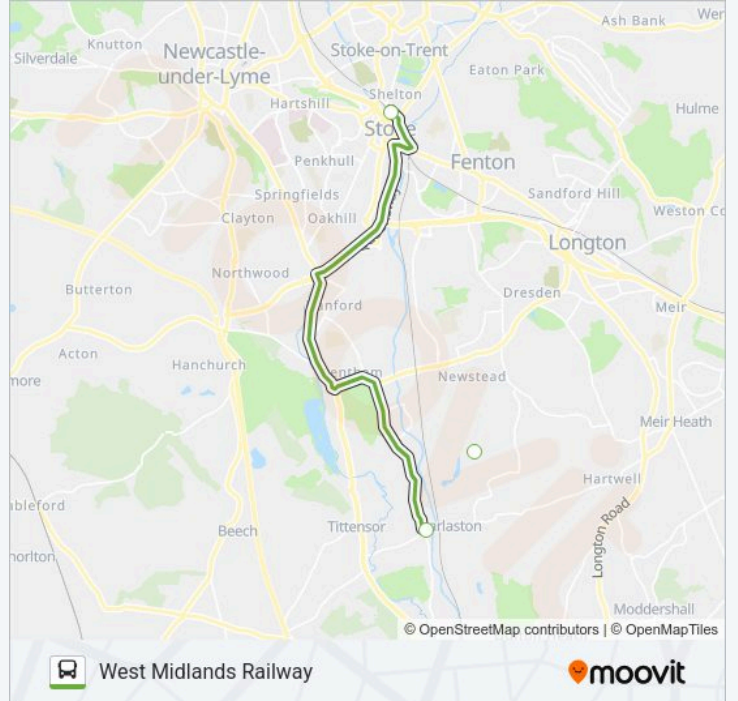

Direction: Bus Replacement: Coventry

16 stops

[VIEW LINE SCHEDULE](#)

- Northampton
- Long Buckby
- Rugby
- Birmingham New Street
- Adderley Park
- Stechford
- Lea Hall
- Marston Green
- Birmingham International
- Hampton-In-Arden
- Berkswell
- Tile Hill
- Canley
- Leamington Spa
- Kenilworth
- Coventry

WEST MIDLANDS RAILWAY bus Info

Direction: Bus Replacement: Rugby

Stops: 9

Trip Duration: 86 min

Line Summary:

Direction: Bus Replacement: Stoke-On-Trent

3 stops

[VIEW LINE SCHEDULE](#)

Barlaston Orchard Place

Wedgwood Lane

Stoke-On-Trent

WEST MIDLANDS RAILWAY bus Time Schedule

Bus Replacement: Stoke-On-Trent Route Timetable:

Monday	07:01-17:56
Tuesday	07:01-17:56
Wednesday	07:01-17:56
Thursday	07:01-17:56
Friday	07:01-17:56
Saturday	07:41-17:41
Sunday	Not Operational

WEST MIDLANDS RAILWAY bus Info

Direction: Bus Replacement: Stoke-On-Trent

Stops: 3

Trip Duration: 19 min

Line Summary:

Direction: Bus Replacement: Northampton

3 stops

[VIEW LINE SCHEDULE](#)