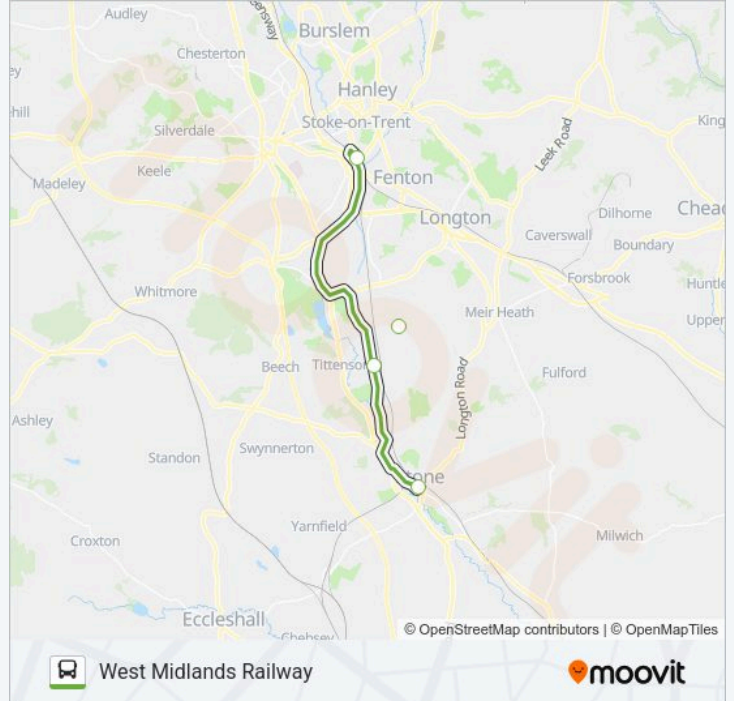

 **WEST MIDLANDS RAILWAY Line**West Midlands
Railway

Get The App

The WEST MIDLANDS RAILWAY bus line (West Midlands Railway) has 5 routes. For regular weekdays, their operation hours are:

(1) Bus Replacement: Stone Granville Square: 06:22-17:12(2) Bus Replacement: Coventry: 00:41(3) Bus Replacement: Rugby: 04:12-18:58(4) Bus Replacement: Stoke-On-Trent: 07:01-17:56(5) Bus Replacement: Northampton: 23:53
Use the Moovit App to find the closest WEST MIDLANDS RAILWAY bus station near you and find out when is the next WEST MIDLANDS RAILWAY bus arriving.

Direction: Bus Replacement: Stone Granville Square

4 stops

[VIEW LINE SCHEDULE](#)

Stoke-On-Trent

Wedgwood Lane

Barlaston Orchard Place

Stone Granville Square

WEST MIDLANDS RAILWAY bus Time ScheduleBus Replacement: Stone Granville Square Route
Timetable:

Monday	06:22-17:12
Tuesday	06:22-17:12
Wednesday	06:22-17:12
Thursday	06:22-17:12
Friday	06:22-17:12
Saturday	08:32-17:02
Sunday	Not Operational

WEST MIDLANDS RAILWAY bus Info**Direction:** Bus Replacement: Stone Granville Square**Stops:** 4**Trip Duration:** 30 min**Line Summary:**

Direction: Bus Replacement: Coventry

16 stops

[VIEW LINE SCHEDULE](#)

- Northampton
- Long Buckby
- Rugby
- Birmingham New Street
- Adderley Park
- Stechford
- Lea Hall
- Marston Green
- Birmingham International
- Hampton-In-Arden
- Berkswell
- Tile Hill
- Canley
- Leamington Spa
- Kenilworth
- Coventry