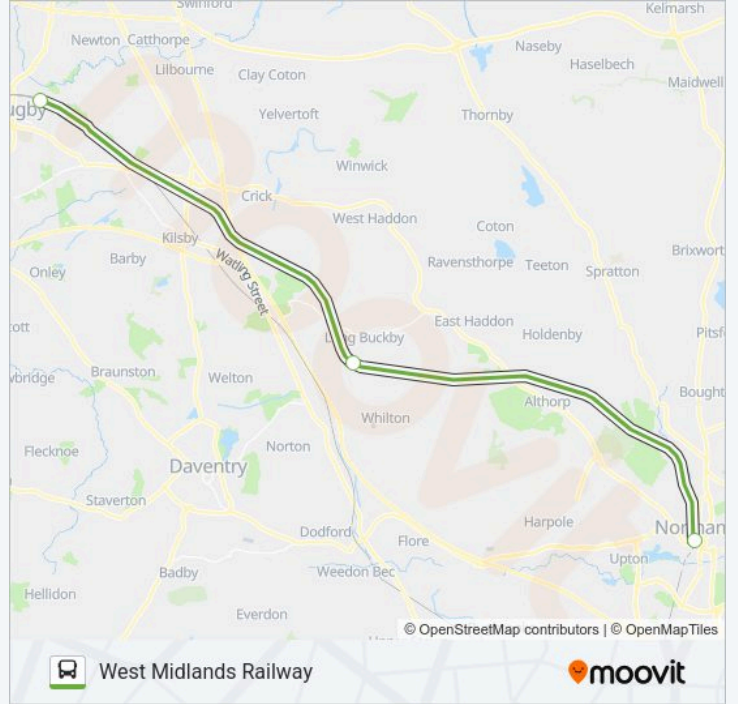

WEST MIDLANDS RAILWAY bus time schedules and route maps are available in an offline PDF at moovitapp.com. Use the Moovit App to see live bus times, train schedule or subway schedule, and step-by-step directions for all public transit in West Midlands.

© 2025 Moovit - All Rights Reserved