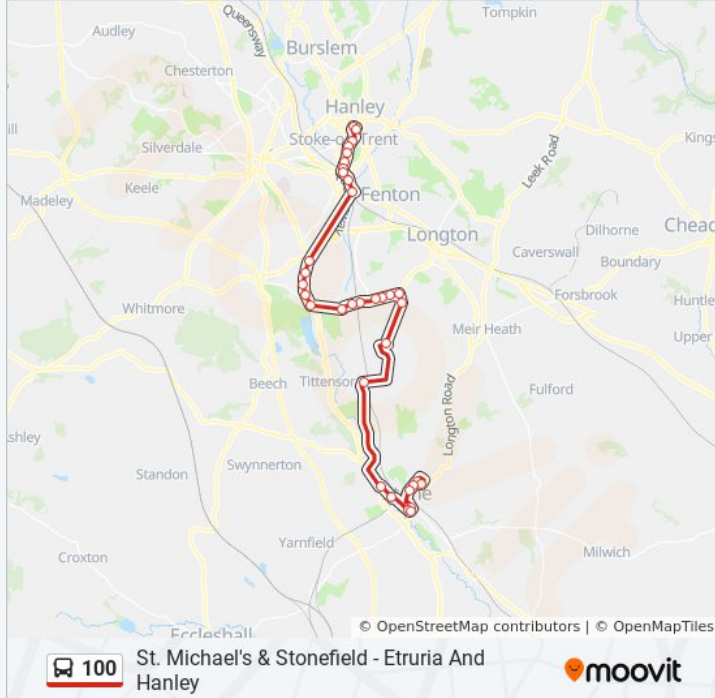

St. Michael's & Stonefield - Etruria And Hanley

Get The App

The 100 bus line (St. Michael's & Stonefield - Etruria And Hanley) has 3 routes. For regular weekdays, their operation hours are:

(1) Hanley: 7:01 AM - 5:36 PM (2) Stone Town Centre: 6:25 AM - 5:00 PM

**100 bus Info**  
**Direction:** Hanley  
**Stops:** 28  
**Trip Duration:** 34 min  
**Line Summary:**

Film Theatre

Beresford Street

Stoke-On-Trent College

Wellesley Street

Regent Centre

Stop J1

Hanley

### Direction: Stone Town Centre

29 stops

[VIEW LINE SCHEDULE](#)

Hanley

Harding Road

Wellesley Street

Stoke-On-Trent College

Seaford Street

### 100 bus Info

**Direction:** Stone Town Centre

**Stops:** 29

**Trip Duration:** 34 min

**Line Summary:**

Magdalen Road

Penton Walk

Douglas Macmillan Hospice