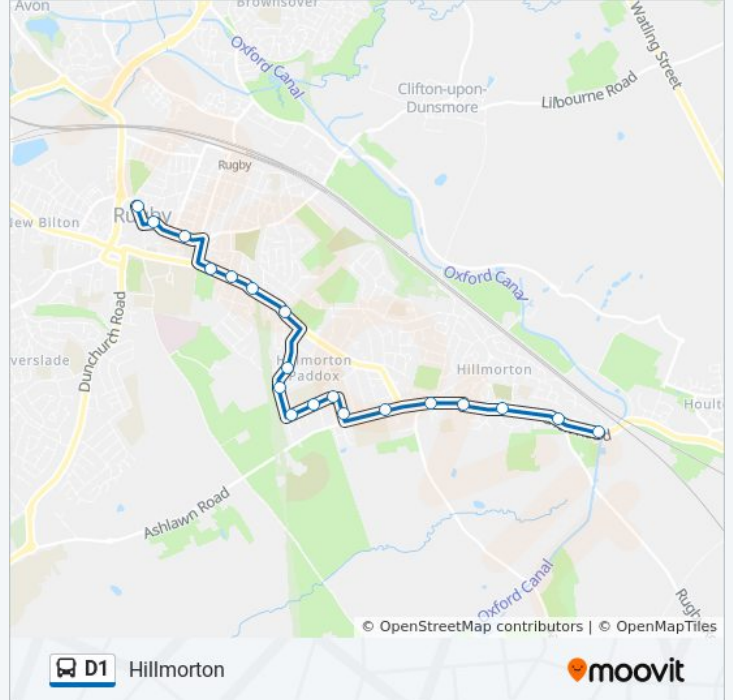

**Direction: Daventry**  
42 stops

**D1 bus Time Schedule**  
Daventry Route Timetable:

Stand H  
Church Street (Stand K)  
Clifton Road (Stand O)  
Fawsley House  
Temple Street  
Timber Court  
Boundary Road  
Hillmorton Road  
Oval Road  
Sidney Road  
Willoughby Place  
Heath Way  
Fareham Avenue  
Ashlawn Road  
Ashlawn School  
Deerings Road  
Duffy Place  
Watts Lane  
Kilsby Lane  
Lennon Close  
Houlton Radio Station  
Halfway House Ph  
Dirft 3  
Stobarts  
Ingrams  
Celtic Way  
Garage  
Lasalign Depot  
Devon Ox Road  
Ware Road  
Bus Shelter  
Primary School

### D1 bus Info

**Direction:** Daventry

**Stops:** 42

**Trip Duration:** 60 min

**Line Summary:**

Main Street

All Saints Church

Ashby Road

### D1 bus Info

**Direction:** Hillmorton

**Stops:** 27

**Trip Duration:** 45 min

**Line Summary:**

Houlton Radio Station

Lennon Close

Kilsby Lane

Watts Lane

Duffy Place

Fellows Way

Ashlawn School

Vernin Avenue

**Direction: Rugby**

43 stops

[VIEW LINE SCHEDULE](#)