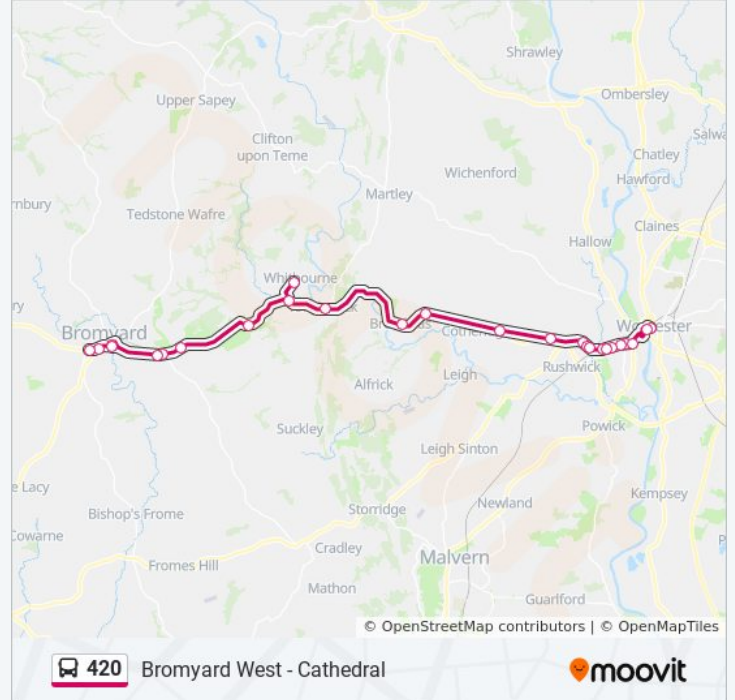

Boughton Avenue

Everoak Trading Estate

Bedwardine Inn

Comer Road

Library

Bull Ring

Angel Place

Worcester Crowngate

420 bus time schedules and route maps are available in an offline PDF at moovitapp.com. Use the [Moovit App](#) to see live bus times, train schedule or subway schedule, and step-by-step directions for all public transit in West Midlands.

[About Moovit](#) • [MaaS Solutions](#) • [Supported Countries](#) • [Mooviter Community](#)

© 2024 Moovit - All Rights Reserved

Check Live Arrival Times