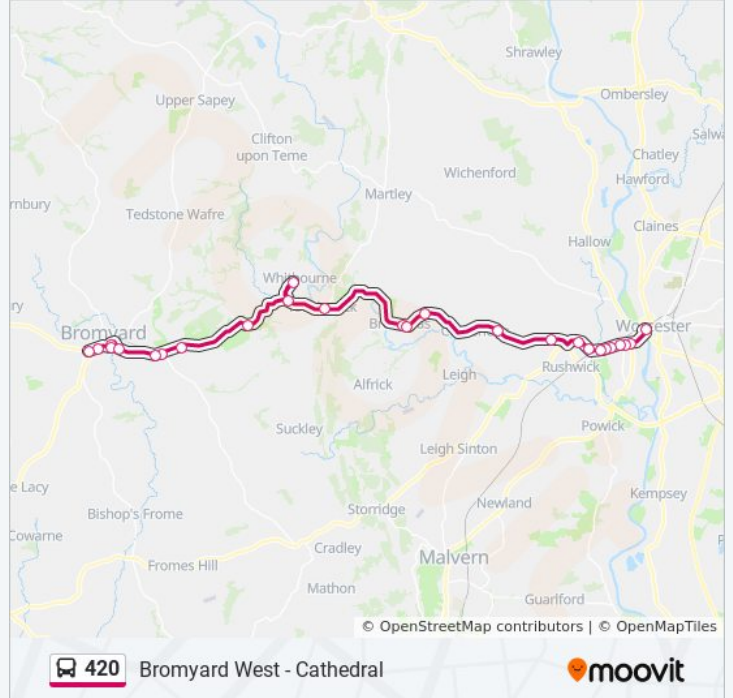

Direction: Flaggoners Green

Stops: 26

Trip Duration: 41 min

Line Summary:

Pump Street

Tower Hill

Clover Road

Shop

Direction: Worcester

26 stops

[VIEW LINE SCHEDULE](#)

Shop

Clover Road

Tower Hill

Pump Street

Linton Court

Lightwood Turn

Crown East Lane

Tudor Way

Grove Crescent

Broadway Grove

420 bus Time Schedule

Worcester Route Timetable:

Sunday	Not Operational
Monday	7:05 AM
Tuesday	7:05 AM - 9:45 AM
Wednesday	7:05 AM
Thursday	7:05 AM
Friday	7:05 AM
Saturday	Not Operational

420 bus Info

Direction: Worcester

Stops: 26

Trip Duration: 50 min

Line Summary:

Boughton Avenue

Everoak Trading Estate

Bedwardine Inn