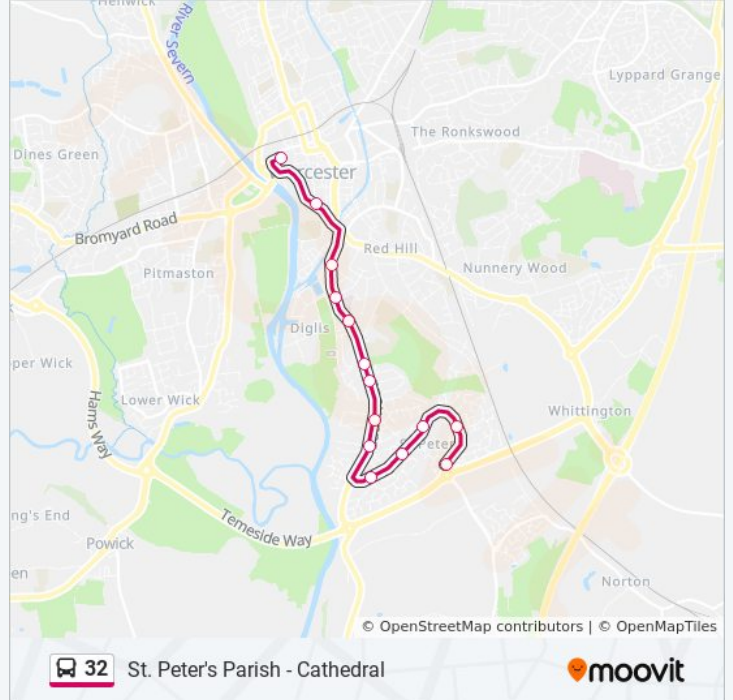

Direction: St Peter the Great
 31 stops
[VIEW LINE SCHEDULE](#)

- Worcester Crowngate
- Cathedral
- The Albion
- The Hill Avenue
- Cherry Street
- St. Mark's Church
- Bunns Road
- Norton Road
- Elm Green Close
- Kestrel Drive
- Bittern Road
- St Peter's Tesco
- Farne Avenue
- Broomhall Green
- Broomhall Green
- Farne Avenue
- St Peter's Tesco
- Bittern Road
- Kestrel Drive
- St Peter's Island
- Elm Green Close
- Norton Road

32 bus Info

Direction: St Peter the Great

Stops: 31

Trip Duration: 30 min

Line Summary:

Bunns Road
 St. Mark's Church
 Cherry Street
 The Hill Avenue
 The Albion
 Sidbury
 City Walls Road
 Mcdonalds
 Worcester Crowngate

Direction: Worcester

18 stops

[VIEW LINE SCHEDULE](#)

Broomhall Green
 Broomhall Green
 Farne Avenue
 St Peter's Tesco
 Bittern Road
 Kestrel Drive
 St Peter's Island
 Elm Green Close
 Norton Road
 Bunns Road
 St. Mark's Church
 Cherry Street
 The Hill Avenue
 The Albion
 Sidbury
 City Walls Road
 Mcdonalds
 Worcester Crowngate