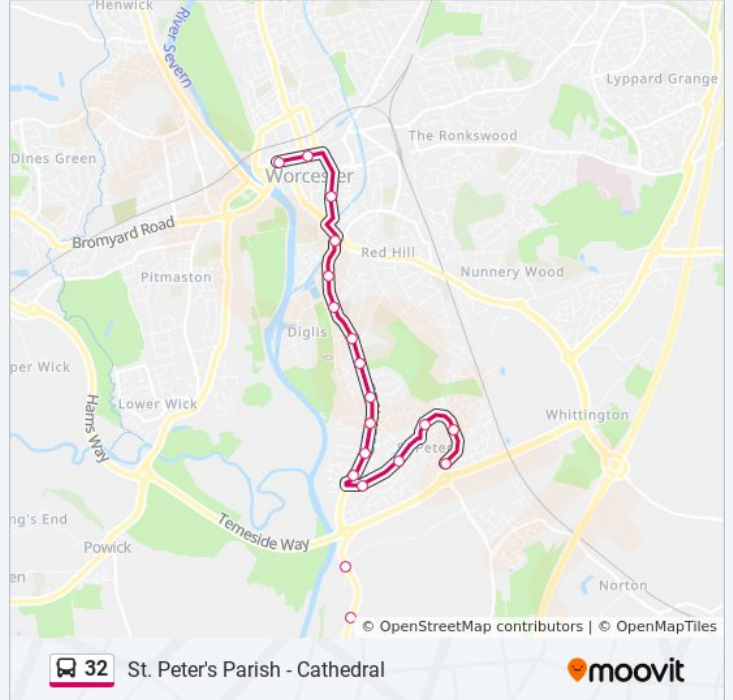

32 bus time schedules and route maps are available in an offline PDF at moovitapp.com. Use the [Moovit App](#) to see live bus times, train schedule or subway schedule, and step-by-step directions for all public transit in West Midlands.

[About Moovit](#) • [MaaS Solutions](#) • [Supported Countries](#) • [Mooviter Community](#)

© 2024 Moovit - All Rights Reserved

Check Live Arrival Times