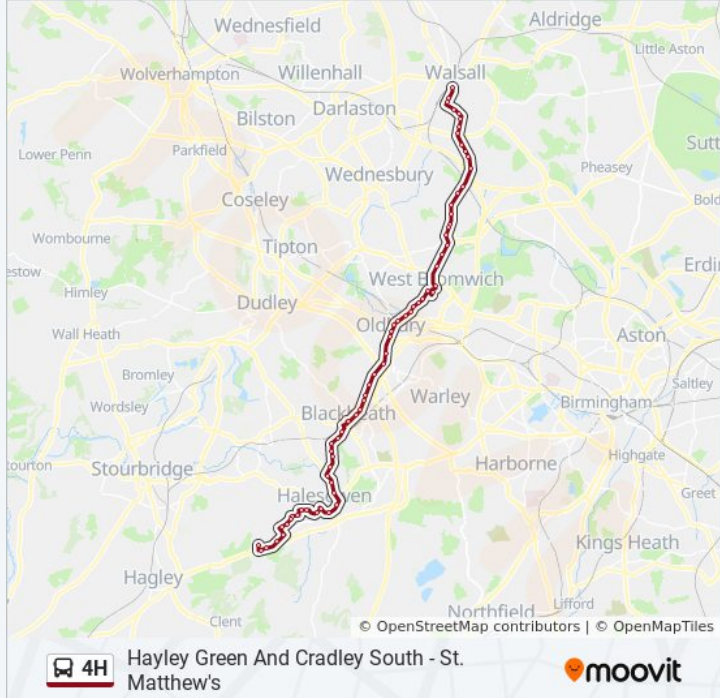

Birchfield Lane

Borough Crescent

Birchley Crossing

Park St

Oldbury Interchange (Stop Od)

Sandwell Council House

Century Rd (Stop Oh)

Sandwell & Dudley Station

Brandon Way

Caroline St

Margaret St

Cambridge St

Bowater St

Victoria St

West Bromwich

New St

Hargate Arms

Sandwell Hospital (Stop Sf)

Church Vale

Heath Lane

Lyndhurst Rd

Thursfield Rd

Marsh Lane

Hall Green Rd

Sandfield Rd

Tame Bridge Rail Station

Tame Bridge

Bell Lane

Fullbrook Rd

Middleton Close

Broadway

Weston Close