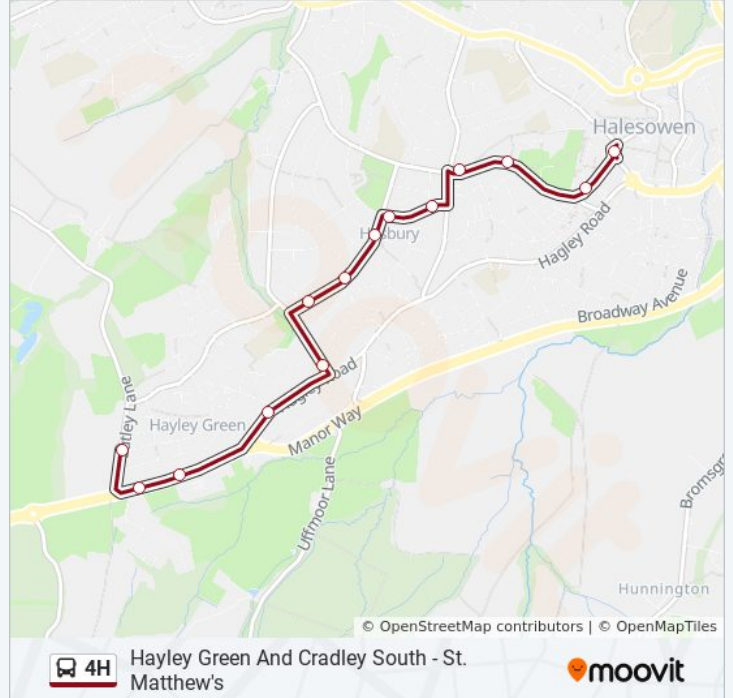

Use the Moovit App to find the closest 4H bus station near you and find out when is the next 4H bus arriving.

Direction: Halesowen

14 stops

[VIEW LINE SCHEDULE](#)

- Mendip Rd
- Lutley Lane
- Waugh Drive
- Cherry Tree Lane
- Brookwillow Rd
- Hawthorn Rd
- Foxhunt Rd
- Brackenfield Rd
- Bassnage Rd
- Philip Rd
- Alexandra Rd
- Wallwell Lane
- Highfield Lane
- Halesowen

4H bus Info

Direction: Halesowen

Stops: 14

Trip Duration: 7 min

Line Summary:

Direction: Hayley Green

69 stops

[VIEW LINE SCHEDULE](#)

- Saddlers Centre (Stop S)
- Dudley St
- Hart St
- West Bromwich St
- Little London
- Redhouse St
- Weston Close
- Broadway
- Broadway
- Delves Court
- Fullbrook Rd
- Bell Lane
- Tame Bridge
- Tame Bridge Rail Station
- Sandfield Rd
- Jervoise Lane
- Marsh Lane
- Thursfield Rd

4H bus Info

Direction: Hayley Green

Stops: 69

Trip Duration: 8 min

Line Summary:

Lyndhurst Rd
Newton St
Church Vale
Stanway Rd
Sandwell Hospital (Stop Se)
Hargate Arms
New St
West Bromwich
Bowater St
Cambridge St
Margaret St
Caroline St
Brandon Way
Sandwell & Dudley Station
Century Rd (Stop Oq)
Sandwell Council House
Oldbury Interchange (Stop Oe)
Park St
Birchley Crossing
Borough Crescent
Birchfield Lane
Uplands Avenue
Mincing Lane
Regis Heath Rd
Station Rd
Sainsburys
New John St
Beeches Rd
Gorsty Hill Rd
Station Rd
Steelpark Rd
Halesowen Industrial Park
Coombes Rd