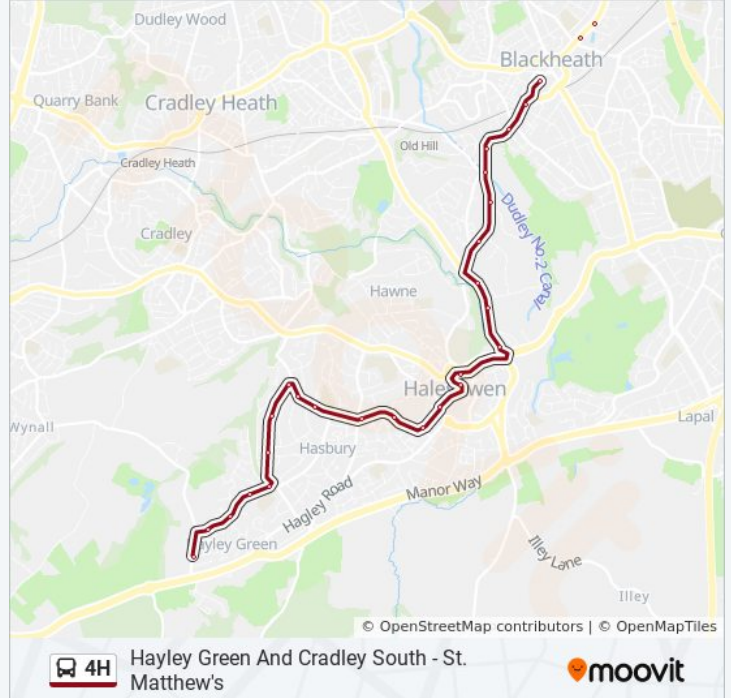

- Saddlers Centre (Stop S)
- Dudley St
- Hart St
- West Bromwich St
- Little London
- Redhouse St
- Weston Close
- Broadway
- Broadway
- Delves Court
- Fullbrook Rd
- Bell Lane
- Tame Bridge
- Tame Bridge Rail Station
- Sandfield Rd
- Jervoise Lane
- Marsh Lane
- Thursfield Rd

4H bus Info

Direction: Hayley Green

Stops: 69

Trip Duration: 8 min

Line Summary:

Lyndhurst Rd
Newton St
Church Vale
Stanway Rd
Sandwell Hospital (Stop Se)
Hargate Arms
New St
West Bromwich
Bowater St
Cambridge St
Margaret St
Caroline St
Brandon Way
Sandwell & Dudley Station
Century Rd (Stop Oq)
Sandwell Council House
Oldbury Interchange (Stop Oe)
Park St
Birchley Crossing
Borough Crescent
Birchfield Lane
Uplands Avenue
Mincing Lane
Regis Heath Rd
Station Rd
Sainsburys
New John St
Beeches Rd
Gorsty Hill Rd
Station Rd
Steelpark Rd
Halesowen Industrial Park
Coombes Rd

Moorfoot Ave

Mendip Rd

Direction: Walsall

68 stops

[VIEW LINE SCHEDULE](#)

Mendip Rd

Lutley Lane

Waugh Drive

Cherry Tree Lane

Brookwillow Rd

Hawthorn Rd

Foxhunt Rd

Brackenfield Rd

Bassnage Rd

Philip Rd

Alexandra Rd