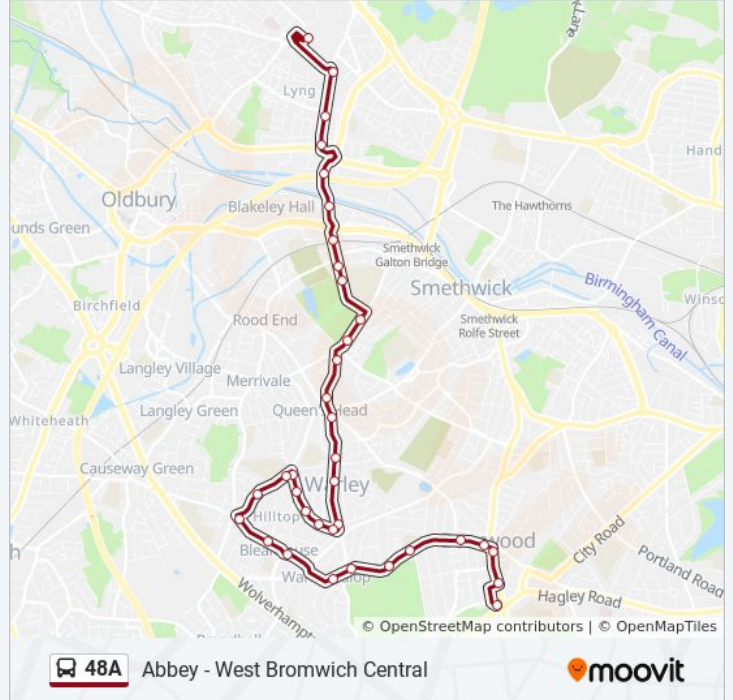

Use the Moovit App to find the closest 48A bus station near you and find out when is the next 48A bus arriving.

**Direction: Bearwood**

36 stops

[VIEW LINE SCHEDULE](#)

- West Bromwich
- Sandwell College
- Boulton Rd
- Parliament Street
- Grice St
- Hackett Drive
- West End Ave
- Marshall St
- Holly Lane
- Marion Rd
- Hugh Rd
- The Londonderry
- Hayes Rd
- Thimblemill Road
- Bristnall Hall Rd
- Eva Rd
- Hurst Rd Community Hall
- Broadmoor Avenue
- Princess Rd
- Edmonds Rd
- Eva Rd
- Bristnall Hall Lane

**48A bus Info**

**Direction:** Bearwood

**Stops:** 36

**Trip Duration:** 31 min

**Line Summary:**

Moat Farm School

Knottsall Lane

Bristnall Fields

Siskin Close

Hill Top Rd

St Hilda's Church

Harborne Rd

Warley Park

Barclay Rd

Wigorn Rd

The Bear Tavern (Stop Ba)

Three Shires Oak Rd (Stop Bc)

Sherwood Rd (Stop Be)

Adkins Lane Terminus (Stop Bx)

**Direction: West Bromwich**

32 stops

[VIEW LINE SCHEDULE](#)

Adkins Lane Terminus (Stop Bx)

Sherwood Rd (Stop Bf)