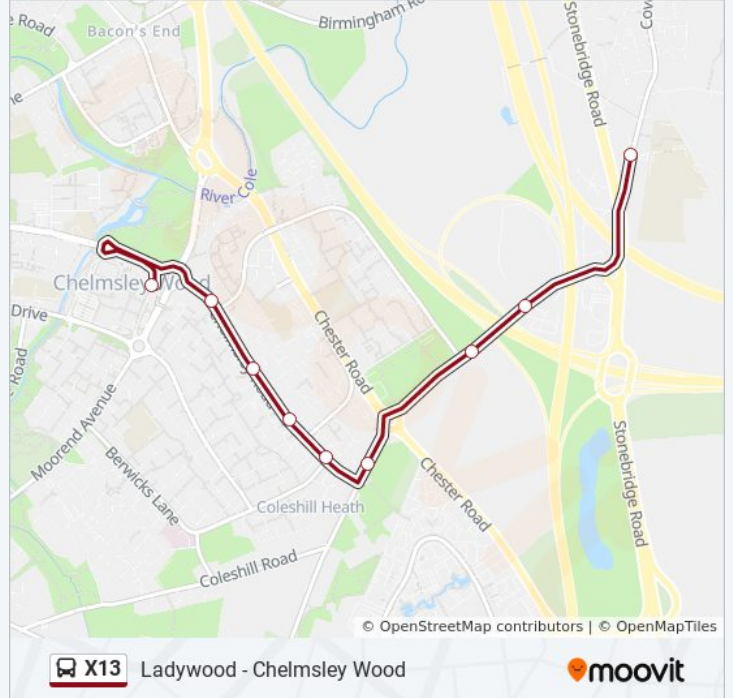

### X13 bus Info

**Direction:** Coleshill

**Stops:** 50

**Trip Duration:** 33 min

**Line Summary:**

Faircroft Rd  
Park Hall Academy  
Orchard Nurseries  
Plank Lane  
Water Orton Railway Station  
Hargrave Close  
Park Grove  
Maud Road  
Lichfield Road  
Roman Way  
Headlam Factory  
Abp  
Hams Hall  
Plastic Omnium  
Edison Road  
Canton Lane  
Nestle  
Wincanton  
Nestle  
Canton Lane  
Edison Road  
Plastic Omnium  
Hams Hall  
Abp  
Coleshill Parkway (Stand D)  
Forge Mills Park  
Roman Way  
Ennersdale Close  
Rose Road  
Harvester Pub  
Shell Garage  
Post Office  
Sumner Road

## Direction: Hams Hall

35 stops

[VIEW LINE SCHEDULE](#)

Old Square (Stop Pq13)  
Bromford Way  
Reynoldstown Rd  
Sundew Croft  
Sandown Rd  
Folkestone Croft  
Riddfield Rd  
Millington Rd  
Shawsdale Rd  
Clock Garage  
Heathland Avenue  
Southfield Ave  
Langwood Court  
Kingsleigh Drive  
Flecknoe Close  
Stonemoor Drive  
Castello Drive  
Faircroft Rd  
Park Hall Academy  
Orchard Nurseries  
Plank Lane  
Water Orton Railway Station  
Hargrave Close  
Park Grove  
Maud Road  
Lichfield Road  
Roman Way  
Headlam Factory  
Abp