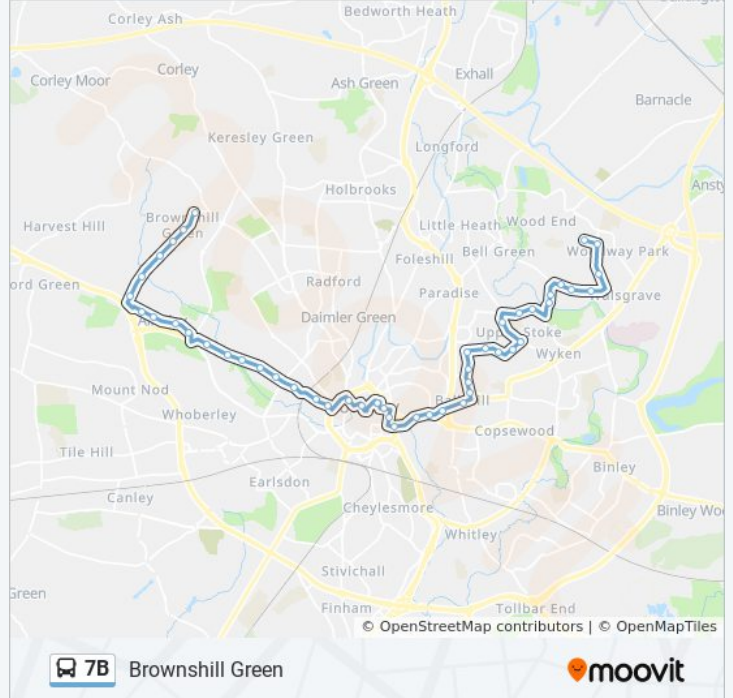

Use the Moovit App to find the closest 7B bus station near you and find out when is the next 7B bus arriving.

Direction: Brownhill Green

47 stops

[VIEW LINE SCHEDULE](#)

Cardinal Wiseman School

Collier Place

7B bus Info

Direction: Brownhill Green

Stops: 47

Trip Duration: 58 min

Line Summary:

- All Saints Square
- Coventry University (Stop Cu2)
- Starley Gardens (Stop Cu5)
- Code Building (Stop Fx1)
- Pool Meadow
- Cross Cheaping (Stop Bs5)
- Belgrade Theatre (Stop UI3)
- Ringway
- Meriden St
- Alvis Retail Park
- Moseley Avenue
- Redesdale Avenue
- Southbank Rd
- Grayswood Avenue
- Dulverton Avenue
- Norton Grange
- Lion Fields Avenue
- Allesley Post Office
- Neale Ave
- Cameron Close
- Bree Close
- Marystow Close
- Carvell Close
- Freshfield Close
- Hawkes Mill Lane

Direction: Coventry

29 stops

[VIEW LINE SCHEDULE](#)

- Cardinal Wiseman School
- Collier Place
- Woodway Walk
- Pandora Rd

7B bus Time Schedule

Coventry Route Timetable:

Sunday	Not Operational
Monday	15:46
Tuesday	15:46
Wednesday	15:46
Thursday	15:46

Trip Duration: 40 min

Line Summary:

 [7B bus Line Map](#)

Direction: Woodway Park

46 stops

[VIEW LINE SCHEDULE](#)

Hawkes Mill Lane

Freshfield Close