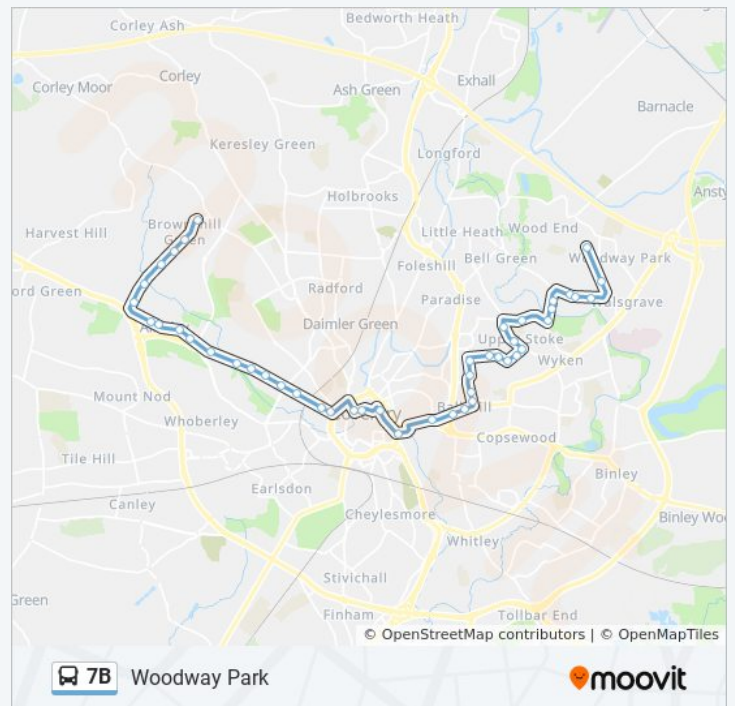

Use the Moovit App to find the closest 7B bus station near you and find out when is the next 7B bus arriving.

Direction: Brownhill Green

47 stops

[VIEW LINE SCHEDULE](#)

Cardinal Wiseman School

Collier Place

7B bus Info

Direction: Brownhill Green

Stops: 47

Trip Duration: 58 min

Line Summary:

- All Saints Square
- Coventry University (Stop Cu2)
- Starley Gardens (Stop Cu5)
- Code Building (Stop Fx1)
- Pool Meadow
- Cross Cheaping (Stop Bs5)
- Belgrade Theatre (Stop UI3)
- Ringway
- Meriden St
- Alvis Retail Park
- Moseley Avenue
- Redesdale Avenue
- Southbank Rd
- Grayswood Avenue
- Dulverton Avenue
- Norton Grange
- Lion Fields Avenue
- Allesley Post Office
- Neale Ave
- Cameron Close
- Bree Close
- Marystow Close
- Carvell Close
- Freshfield Close
- Hawkes Mill Lane

Armstrong Road

Dennis Rd

Friday

07:30 - 15:03

Saturday

Not Operational

7B bus Info

Direction: Woodway Park

Stops: 46

Trip Duration: 37 min

Line Summary:

Brixham Drive

Wyken Croft Nature Park

New Green Park

Doncaster Close

Caradoc Close