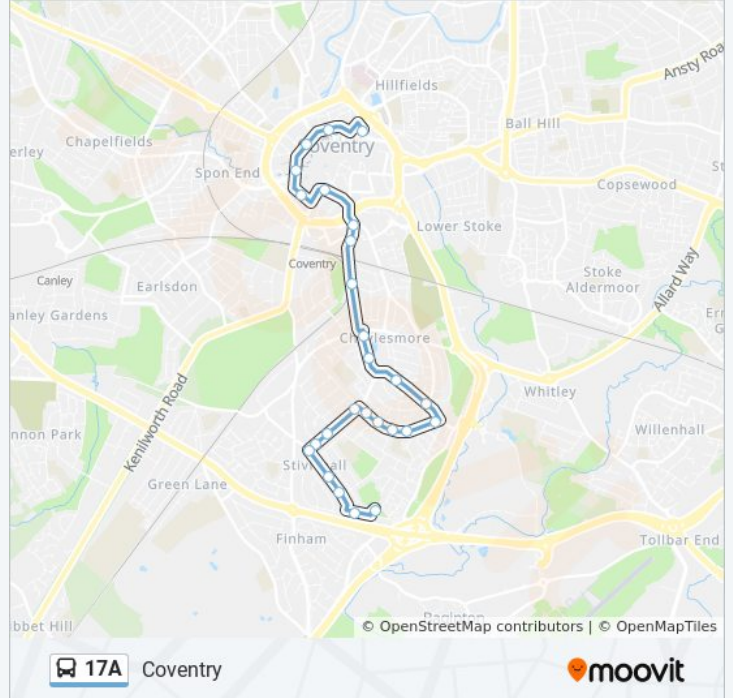

**Direction: Coventry**

26 stops

[VIEW LINE SCHEDULE](#)

- Fenside Avenue
- Arnold Ave
- Dawlish Drive
- Watercall Avenue
- Maidavale Crescent
- Ridgeway Avenue
- Knoll Drive
- Dillotford Avenue Substation
- The New Haven
- Calvert Close
- Campion Close
- Croydon Close
- Cascade Close
- Eric Inott House
- Castle Close
- Quinton Lodge
- Blondvil St
- The Martyrs' Close
- Cheylesmore House
- Park Rd
- Quadrant (Stop By5)
- Queen Victoria Rd (Stop Gr1)

**17A bus Info**

**Direction:** Coventry  
**Stops:** 26  
**Trip Duration:** 21 min  
**Line Summary:**

Croft Road (Stop Vr3)

St Johns Church (Stop Cs4)

Well St (Stop Bs3)

Pool Meadow

### Direction: Finham

52 stops

[VIEW LINE SCHEDULE](#)

Hospital Interchange (Stop Uh6)

Caludon Centre (Stop Wg)

Dorchester Way

Dalton Gardens

Westmorland Rd

**Stops:** 53

**Trip Duration:** 56 min

**Line Summary:**

 [17A bus Line Map](#)

Clarence Street

Vernon Court

Days Lane

King Richard Street