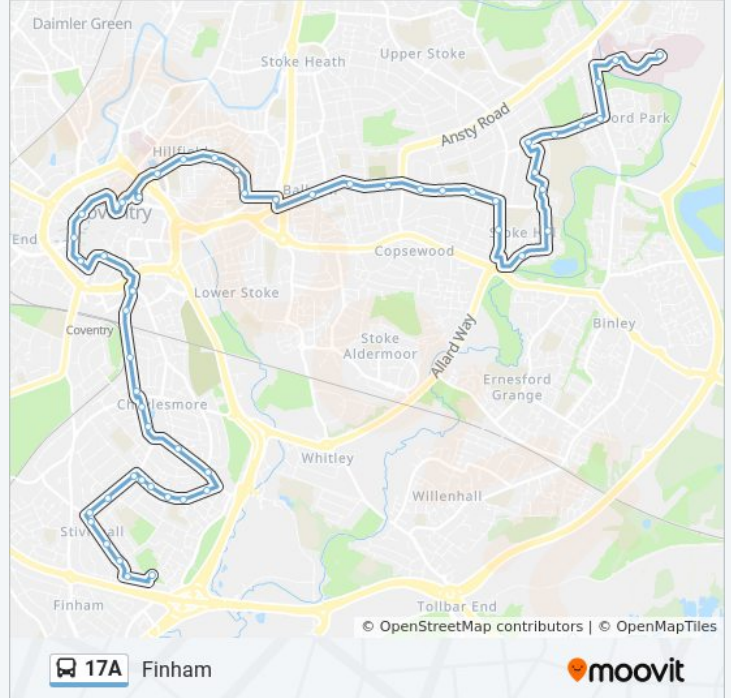

### 17A bus Info

**Direction:** Finham

**Stops:** 52

**Trip Duration:** 55 min

**Line Summary:**

Clements St

Britannia St

Days Lane

Knoll Drive

Ridgeway Avenue

Maidavale Crescent

Watercall Avenue

Dawlish Drive

Arnold Ave

Fenside Avenue

**Direction: University Hospital**

53 stops

[VIEW LINE SCHEDULE](#)

Fenside Avenue

Arnold Ave

Dawlish Drive

Watercall Avenue

Maidavale Crescent

Ridgeway Avenue

**Stops:** 53

**Trip Duration:** 56 min

**Line Summary:**

 [17A bus Line Map](#)

Clarence Street

Vernon Court

Days Lane

King Richard Street