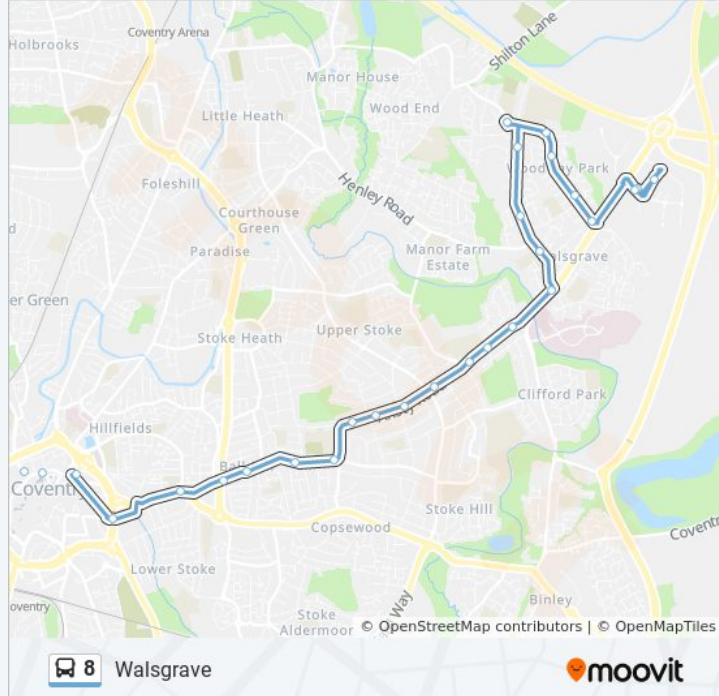

Meriden St

Ringway

Belgrade Theatre (Stop UI4)

Well St (Stop Bs3)

Pool Meadow

Starley Gardens (Stop Cu4)

Coventry University (Stop Cu1)

Far Gosford Street

Jimmy Hill Way

Clements St

Harefield Rd

Burns Rd

Dane Rd

Wykeley Road

Wyken Grange Road

The New Pippin

Wyken Croft

Caludon Park Avenue

Telephone Exchange

Walsgrave Church

Montague Court

Woodway Walk

Collier Place

Potters Green Shops

Grace Academy

Norman Ave

Leven Way

Chaceley Close

Parkway Island

Cross Point

Parkway Island