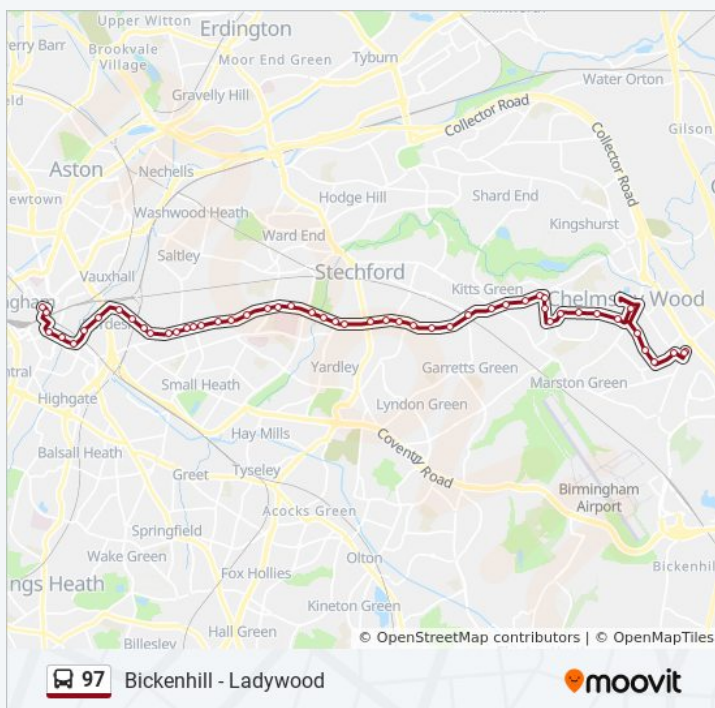

Trip Duration: 51 min

Line Summary:

Queens Rd

Pool Lane Allotments

Church Rd

Stechford Police Station

Denton Grove

Richmond Rd

Church Centre (Stop Ms5)

The Square Peg (Stop Pq3)

97 bus Time Schedule

Birmingham Business Park Route Timetable:

Sunday	24 hours
Monday	24 hours
Tuesday	24 hours

- Albert St (Stop Ms12)
- Allison St (Stop Ds2a)
- Birmingham Coach Station (Stop Ds4)
- Gibb St
- Fazeley St
- Derby St
- Witton St
- Maxstoke St
- Venetia Rd
- Tilton Rd
- Bangor Rd
- Victoria St
- Pikewater Rd
- Norwood Road
- Imperial Rd
- Fordrough Lane
- Colonial Road
- Marchmont Rd
- Belchers Lane
- Alston Rd (Stop Hc)
- Kenwood Rd (Stop Hd)
- Eastfield Rd
- Upton Rd
- Richmond Rd
- Denton Grove
- Stechford Police Station
- Church Rd
- Pool Lane Allotments
- Queens Rd
- The Lea
- Holbeach Rd
- Mirfield Rd
- Centenary House

Wednesday	24 hours
Thursday	24 hours
Friday	24 hours
Saturday	24 hours

97 bus Info

Direction: Birmingham Business Park

Stops: 52

Trip Duration: 49 min

Line Summary:

Kyngsford Rd

Sheldon Hall Ave

Chelmsley Interchange (Stop Cj)

Stella Croft

Birch Croft

Rowan Way

Whitebeam Rd

Chester Rd

Chester Rd

97 bus time schedules and route maps are available in an offline PDF at moovitapp.com. Use the [Moovit App](#) to see live bus times, train schedule or subway schedule, and step-by-step directions for all public transit in West Midlands.