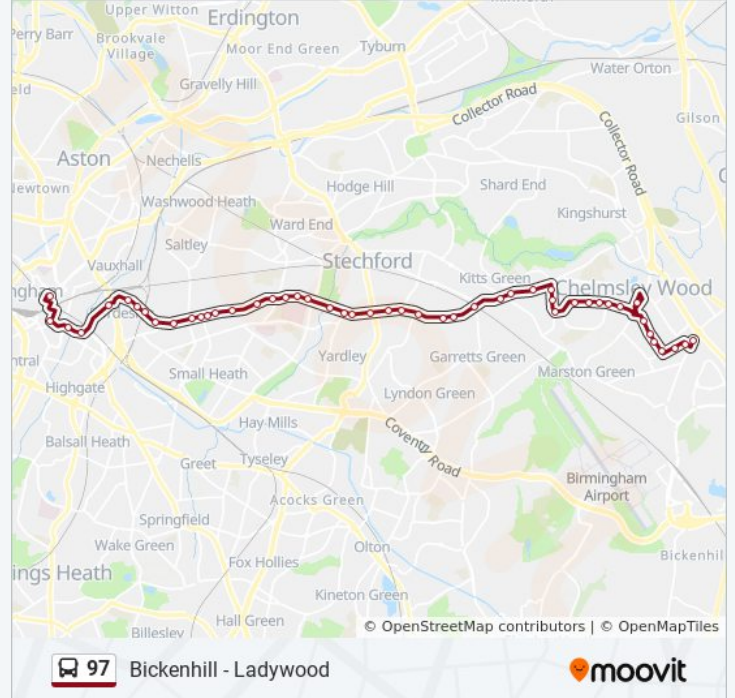

Queens Rd

Pool Lane Allotments

Church Rd

Stechford Police Station

Denton Grove

Richmond Rd

Upton Rd

Eastfield Rd

Kenwood Rd (Stop Hh)

Alston Rd (Stop Hj)

Belchers Lane

Marchmont Rd

Colonial Road

Fordrough Lane

Imperial Rd

Norwood Road

Victoria St

Bangor Rd

Tilton Rd

Venetia Rd

Maxstoke St

Witton St

Derby St

Gibb St

Birmingham Coach Station (Stop Ds5)

Park St (Stop Mk6)

Church Centre (Stop Ms5)

Direction: Birmingham Business Park

52 stops

[VIEW LINE SCHEDULE](#)

Church Centre (Stop Ms5)

The Square Peg (Stop Pq3)

97 bus Time Schedule

Birmingham Business Park Route Timetable:

Sunday	24 hours
Monday	24 hours
Tuesday	24 hours