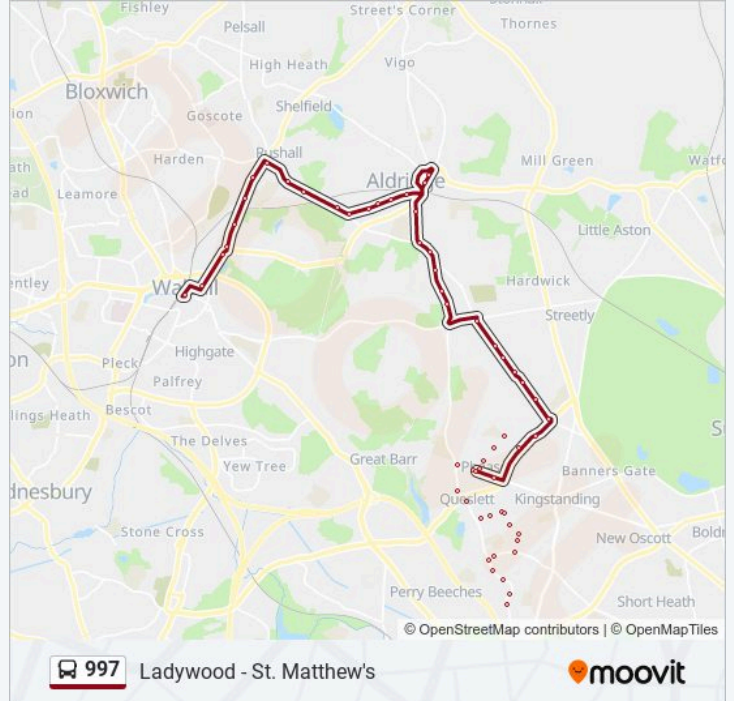

997 bus Time Schedule

Pheasey Route Timetable:

Sunday	09:28 - 23:37
Monday	06:55 - 23:37
Tuesday	06:55 - 23:37
Wednesday	06:55 - 23:37
Thursday	06:55 - 23:37
Friday	06:55 - 23:37
Saturday	09:26 - 23:37

997 bus Info

Direction: Pheasey

Stops: 34

Trip Duration: 34 min

Line Summary:

Barr Common Rd
 Longwood House
 Longwood Road
 The Foley Arms
 Lowlands Ave
 Barr Common Farm
 Old Lindens Close
 Farmer Johns
 Hundred Acre Rd
 The Queslett
 Lindens Drive
 Eastlake Close
 Pheasey Church

Direction: Walsall

66 stops

[VIEW LINE SCHEDULE](#)

Old Square (Stop Pq8)
 Ryder St
 Lower Tower St
 Milton St
 Wellhead Lane (Stop Pg)
 Holford Drive
 Nash Square
 Perry Park
 Cranleigh Place
 Perry Locks
 Thornbridge Ave
 Burnham Rd
 Drakes Drum
 Scarsdale Rd
 Malthouse Lane
 Glenmead Rd