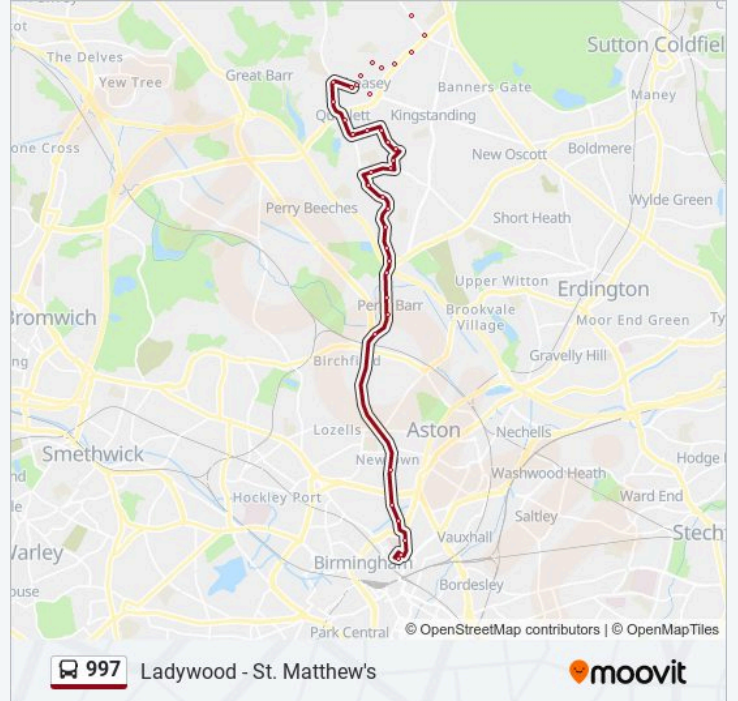

997 bus Time Schedule

Birmingham Route Timetable:

Sunday	07:01 - 23:34
Monday	04:59 - 23:34
Tuesday	04:59 - 23:34
Wednesday	04:59 - 23:34
Thursday	04:59 - 23:34
Friday	04:59 - 23:34
Saturday	05:00 - 23:34

997 bus Info

Direction: Birmingham

Stops: 61

Trip Duration: 51 min

Line Summary:

- Barr Common Rd
- Longwood House
- Longwood Road
- The Foley Arms
- Lowlands Ave
- Barr Common Farm
- Old Lindens Close
- Farmer Johns
- Hundred Acre Rd
- The Queslett
- Lindens Drive
- Eastlake Close
- Pheasey Church
- Morland Rd
- Moreton Ave
- Brackenfield Road
- Priestfield Close
- Randwick Grove
- Oaks Medical Centre
- Felstone Rd
- Milnes Walker Court
- The Kingfisher
- Darleydale Ave
- Glenmead Rd
- Scarsdale Rd
- Drakes Drum
- Burnham Rd
- Thornbridge Ave
- Perry Locks
- Cranleigh Place
- Perry Park
- Nash Square

Holford Drive

Wellhead Lane (Stop Pk)

Milton St

Lower Tower St

Price St

Ryder St

Dalton St

Old Square (Stop Pq8)

Direction: Pheasey

34 stops

[VIEW LINE SCHEDULE](#)

Walsall

Watmos Homes

Victoria Terrace

Westbourne Rd

Cartbridge Lane South