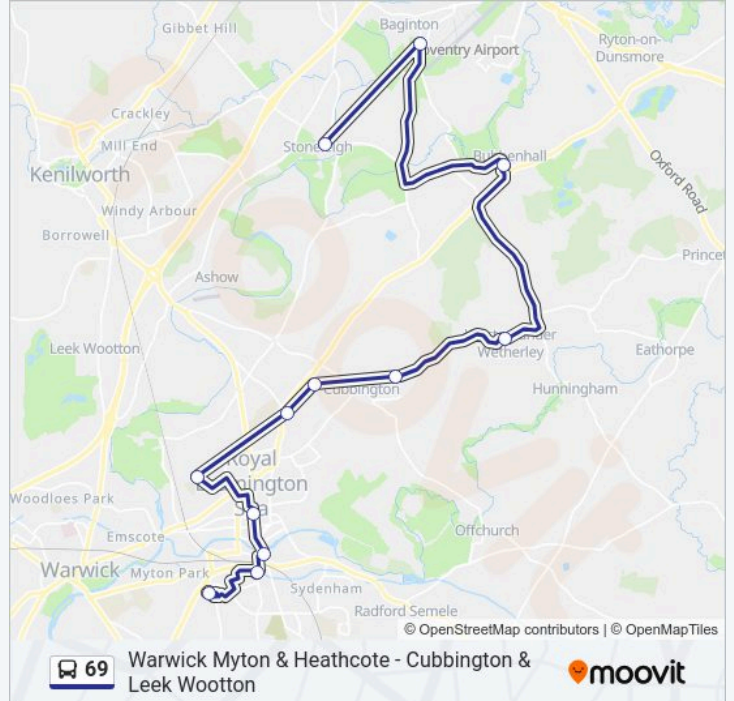

69 bus Info

Direction: Ryton-On-Dunsmore

Stops: 11

Trip Duration: 51 min

Line Summary:

Direction: Stoneleigh

12 stops

[VIEW LINE SCHEDULE](#)

St. Michaels Close

Three Horseshoes

Church Road

Birmingham Road

69 bus Time Schedule

Stoneleigh Route Timetable:

Sunday	Not Operational
Monday	12:20
Tuesday	Not Operational
Wednesday	Not Operational
Thursday	12:20
Friday	Not Operational
Saturday	Not Operational

69 bus Info

Direction: Stoneleigh

Stops: 12

Trip Duration: 63 min

Line Summary:

Direction: Stretton-On-Dunsmore

13 stops

[VIEW LINE SCHEDULE](#)