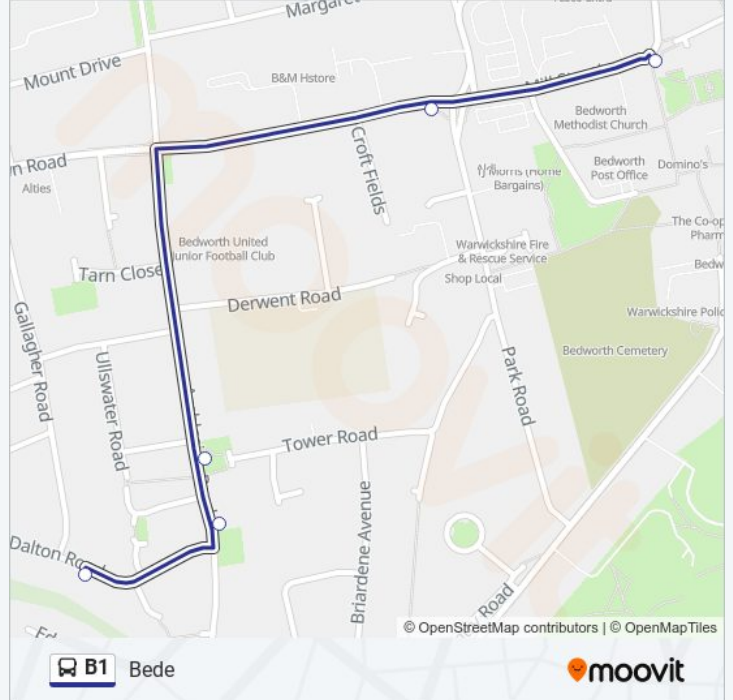

Bede

Get The App

The B1 bus line (Bede) has 2 routes. For regular weekdays, their operation hours are:

(1) Gallagher Road (Opp): 15:05(2) Iceland (Adj): 09:10 - 14:15

Use the Moovit App to find the closest B1 bus station near you and find out when is the next B1 bus arriving.

**Direction: Gallagher Road (Opp)**

5 stops

[VIEW LINE SCHEDULE](#)

All Saints Square

Park Road

Thirlmere Road

Dalton Road

Gallagher Road

**B1 bus Time Schedule**

Gallagher Road (Opp) Route Timetable:

Sunday	15:05
Monday	15:05
Tuesday	15:05
Wednesday	15:05
Thursday	15:05
Friday	15:05
Saturday	15:05

**B1 bus Info**

**Direction:** Gallagher Road (Opp)

### Direction: Iceland (Adj)

10 stops

[VIEW LINE SCHEDULE](#)

- All Saints Square
- Park Road
- Thirlmere Road
- Dalton Road
- Gallagher Road
- Delamere Road
- Sharratt Road
- Harrison Crescent
- Newdigate Road
- Iceland