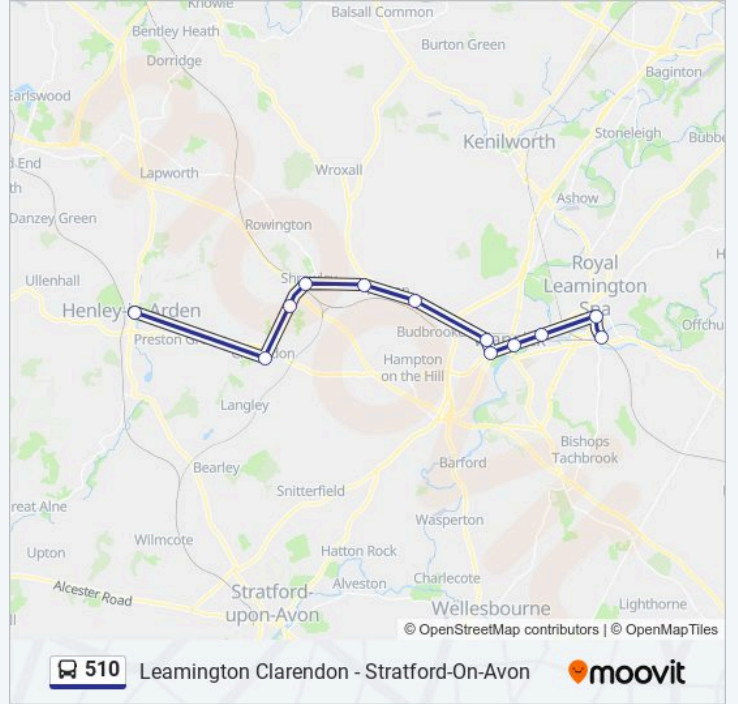

### 510 bus Info

**Direction:** Henley-In-Arden

**Stops:** 12

**Trip Duration:** 31 min

**Line Summary:**

**Direction: Leamington Spa**

12 stops

[VIEW LINE SCHEDULE](#)

- Three Tuns
- Church
- Crossroads
- Post Office
- Starmer Place
- Barcheston Drive
- Albert Street
- Warwick
- St Johns Court
- Tesco
- Upper Parade (Stand J)
- Parish Church

**510 bus Time Schedule**

Leamington Spa Route Timetable:

|           |                 |
|-----------|-----------------|
| Sunday    | Not Operational |
| Monday    | Not Operational |
| Tuesday   | Not Operational |
| Wednesday | 09:20           |
| Thursday  | Not Operational |
| Friday    | Not Operational |
| Saturday  | Not Operational |

**510 bus Info**

**Direction:** Leamington Spa

**Stops:** 12

**Trip Duration:** 58 min

**Line Summary:**

510 bus time schedules and route maps are available in an offline PDF at [moovitapp.com](https://moovitapp.com). Use the Moovit App to see live bus times, train schedule or subway schedule, and step-by-step directions for all public transit in West Midlands.