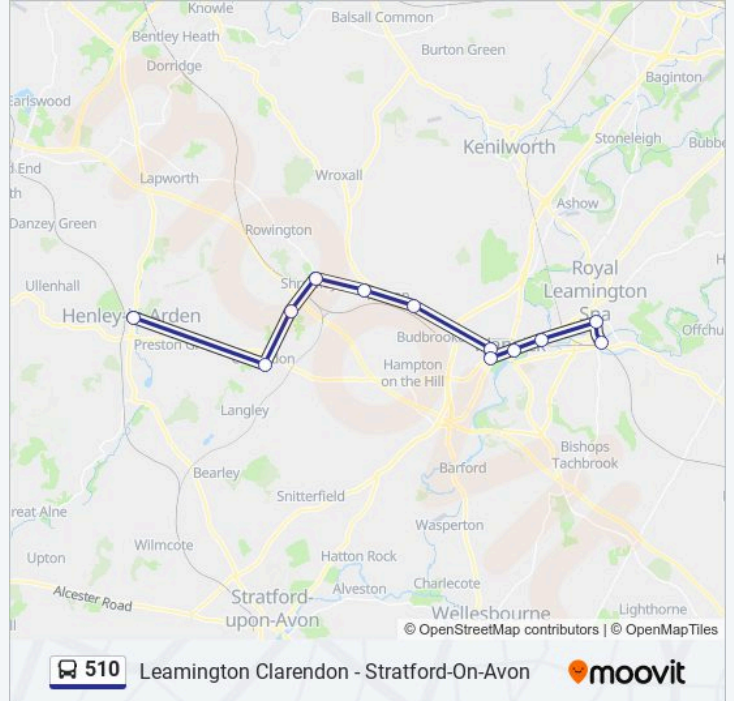

Kings Head

Barcheston Drive

Starmer Place

Crossroads

Crossroads

Church

Three Tuns

### 510 bus Info

**Direction:** Henley-In-Arden

**Stops:** 12

**Trip Duration:** 31 min

**Line Summary:**

**Direction: Leamington Spa**

12 stops

[VIEW LINE SCHEDULE](#)

- Three Tuns
- Church
- Crossroads
- Post Office
- Starmer Place
- Barcheston Drive
- Albert Street
- Warwick
- St Johns Court
- Tesco
- Upper Parade (Stand J)
- Parish Church

**510 bus Time Schedule**

**510 bus Info**

**Direction:** Leamington Spa

**Stops:** 12

**Trip Duration:** 58 min

**Line Summary:**

510 bus time schedules and route maps are available in an offline PDF at [moovitapp.com](https://moovitapp.com). Use the Moovit App to see live bus times, train schedule or subway schedule, and step-by-step directions for all public transit in West Midlands.