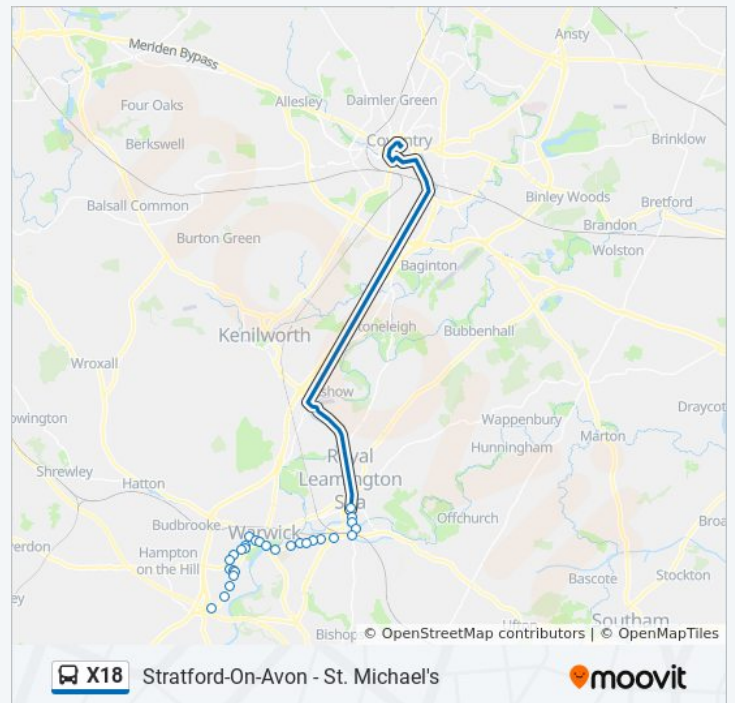

Monday	5:40 PM - 9:20 PM
Tuesday	5:40 PM - 9:20 PM
Wednesday	5:40 PM - 9:20 PM
Thursday	5:40 PM - 9:20 PM
Friday	5:47 PM - 9:20 PM
Saturday	5:47 PM - 9:20 PM

X18 bus Info

Direction: Leamington Spa

Stops: 30

Trip Duration: 23 min

Line Summary:

Direction: Stratford-Upon-Avon

46 stops

[VIEW LINE SCHEDULE](#)

X18 bus Time Schedule

Stratford-Upon-Avon Route Timetable:

Sainsbury's (Stop Ts2)

St Johns Church (Stop Cs3)

Lower Precinct (Stop Vr1)

Croft Road (Stop Vr2)

Queen Victoria Rd (Stop Gr2)

Quadrant (Stop By3)

Gulson Rd

Acacia Avenue

Bar Rd

X18 bus Info

Direction: Stratford-Upon-Avon

Stops: 46

Trip Duration: 76 min

Line Summary:

St Laurence Avenue

Hampton Road

Shops