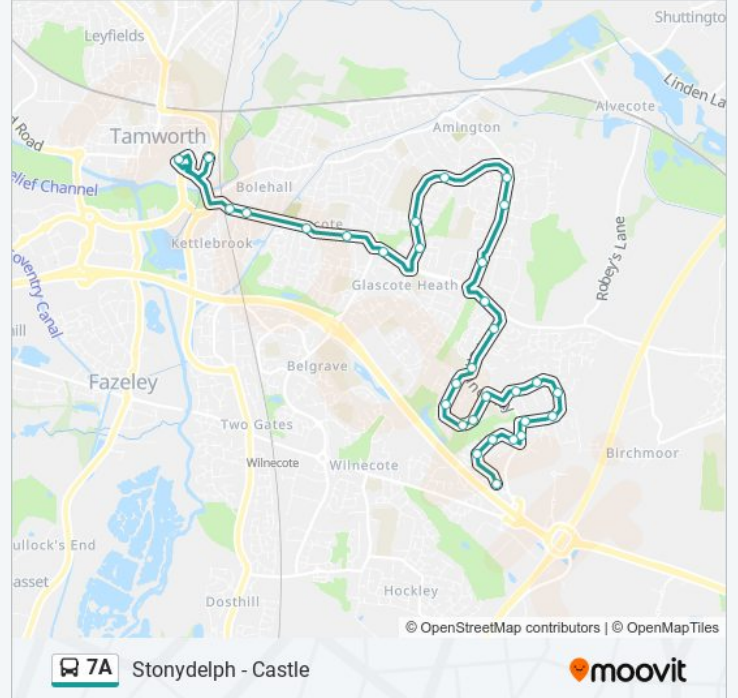

Mercian Park

Eagle Drive

Woodland Road

Jasmine Road

Cornel

Briar

Marlborough Way

Camden Drive

Dolphin Inn

Basin Lane

Kettlebrook Road

Victoria Road Bus Interchange (Stand D)

Aldi Store

7A bus time schedules and route maps are available in an offline PDF at moovitapp.com. Use the Moovit App to see live bus times, train schedule or subway schedule, and step-by-step directions for all public transit in West Midlands.

© 2024 Moovit - All Rights Reserved