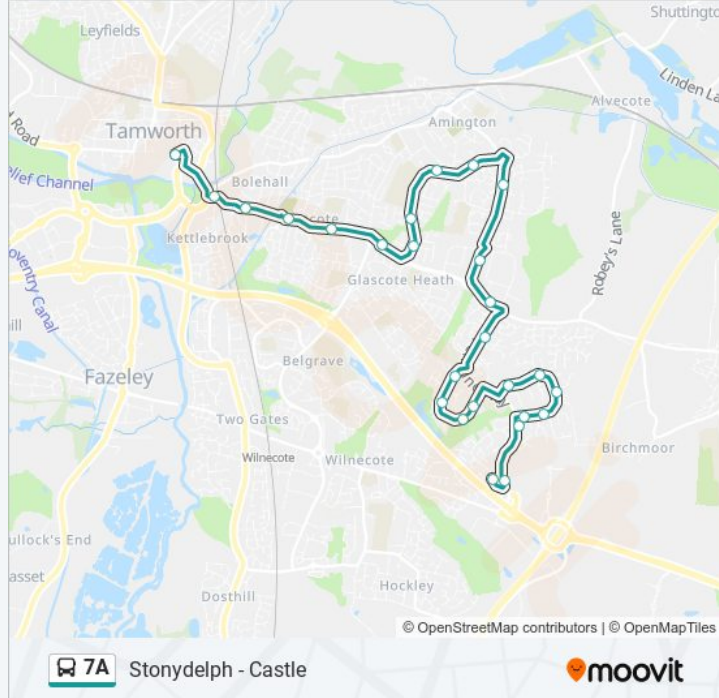

Marlborough Way

Briar

Cornel

Jasmine Road

Kerria Road

Eagle Drive

Bridgens Transport

Sandy Way

Stops: 26

Trip Duration: 17 min

Line Summary:

Murton

Malham Road

Pennymoor Road

Torside

Direction: Tamworth Town Centre

31 stops

[VIEW LINE SCHEDULE](#)

Torside

Standedge

Ribblesdale

Rainscar

Malham Road

Murton

7A bus Info

Direction: Tamworth Town Centre

Stops: 31

Trip Duration: 23 min

Line Summary:

Mercian Park

Eagle Drive

Woodland Road