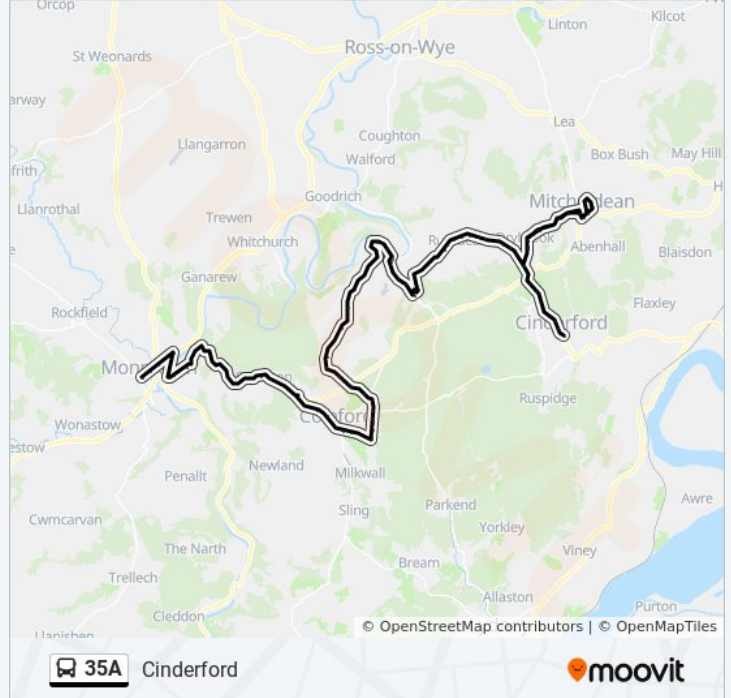

Direction: Cinderford

Stops: 89

Trip Duration: 84 min

Line Summary:

Wood Road
Forest Road
Garage
Glencarn Place
Lakers Road
Globe Inn
Crossroads
Church
The New Inn
Folly Lane
Smithy Close
St Mary's Church
Business Park
Royds
Park
Forge Hammer
Mill Row
Baptist Church
Anchor Inn
British Legion Club
Jovial Colliers Inn
Recreation Ground
Holy Jesus Church
Church View
Recreation Ground
Cidermill
The Pludds Turn
The Maltings
The Square
St John's the Baptist
Old Police House
Methodist Church
Crooked End Farm