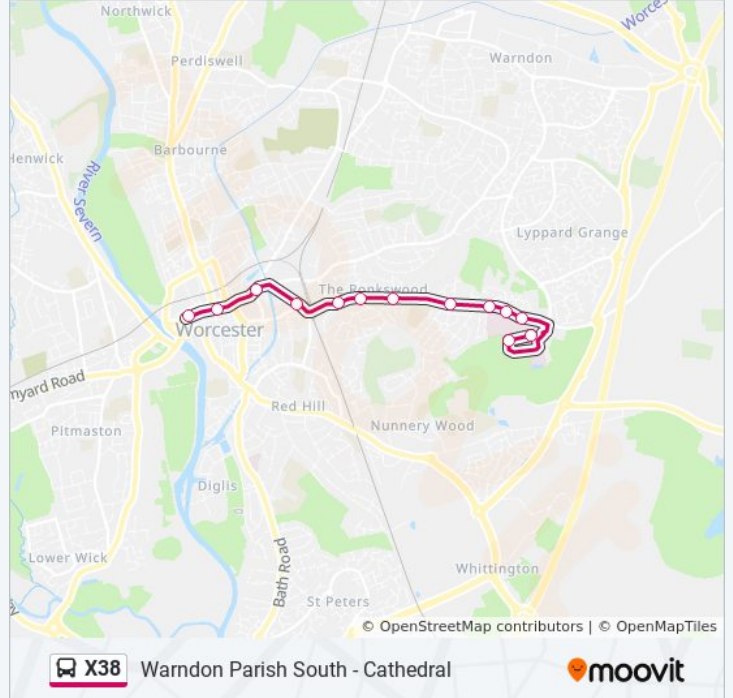

Use the Moovit App to find the closest X38 bus station near you and find out when is the next X38 bus arriving.

Direction: Worcester

12 stops

[VIEW LINE SCHEDULE](#)

- A & E Unit
- Oaklands
- Leopard Rise
- Linksview Crescent
- Ronkswood School
- Trent Road
- The Gun Tavern
- Turnpike House
- Shrub Hill Station
- Lowesmoor Terrace
- Mcdonalds
- Worcester Crowngate

X38 bus Info

Direction: Worcester

Stops: 12

Trip Duration: 17 min

Line Summary:

Direction: Worcestershire Royal Hospital

14 stops

[VIEW LINE SCHEDULE](#)

- Worcester Crowngate
- Sansome Street
- Lowesmoor (Stop 1)
- Shrub Hill Road
- Shrub Hill Station
- Turnpike House
- The Gun Tavern
- Trent Road
- Ronkswood School
- Linksvie Crescent
- Leopard Rise
- Oaklands
- A & E Unit
- Childrens Unit

X38 bus Info

Direction: Worcestershire Royal Hospital

Stops: 14

Trip Duration: 13 min

Line Summary:

X38 bus time schedules and route maps are available in an offline PDF at moovitapp.com. Use the [Moovit App](#) to see live bus times, train schedule or subway schedule, and step-by-step directions for all public transit in West Midlands.