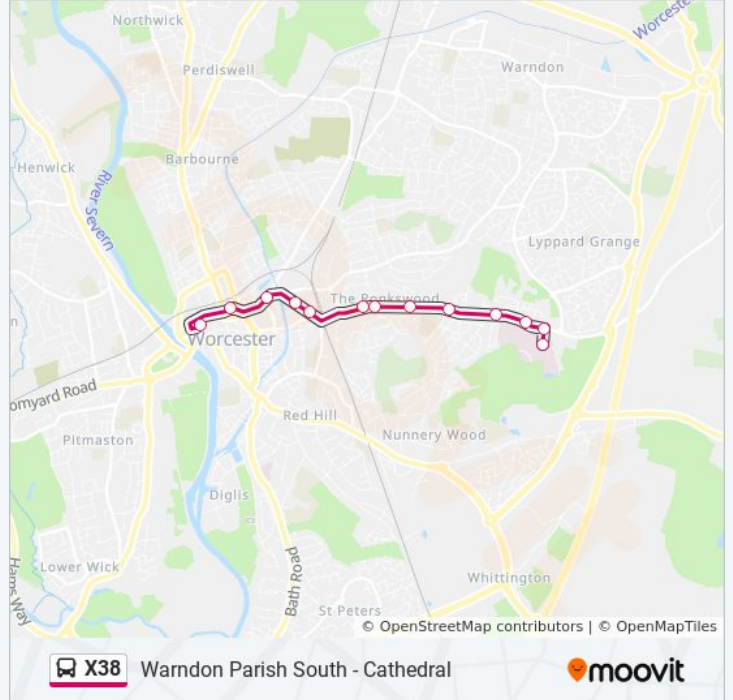

X38 bus Info

Direction: Worcester

Stops: 12

Trip Duration: 17 min

Line Summary:

Direction: Worcestershire Royal Hospital

14 stops

[VIEW LINE SCHEDULE](#)

- Worcester Crowngate
- Sansome Street
- Lowesmoor (Stop 1)
- Shrub Hill Road
- Shrub Hill Station
- Turnpike House
- The Gun Tavern
- Trent Road
- Ronkswood School
- Linksvie Crescent
- Leopard Rise
- Oaklands
- A & E Unit
- Childrens Unit

X38 bus Time Schedule

Worcestershire Royal Hospital Route Timetable:

Sunday	Not Operational
Monday	7:35 AM - 8:30 AM
Tuesday	7:35 AM - 8:30 AM
Wednesday	7:35 AM - 8:30 AM
Thursday	7:35 AM - 8:30 AM
Friday	Not Operational
Saturday	Not Operational

X38 bus Info

Direction: Worcestershire Royal Hospital

Stops: 14

Trip Duration: 13 min

Line Summary:

X38 bus time schedules and route maps are available in an offline PDF at moovitapp.com. Use the [Moovit App](#) to see live bus times, train schedule or subway schedule, and step-by-step directions for all public transit in West Midlands.