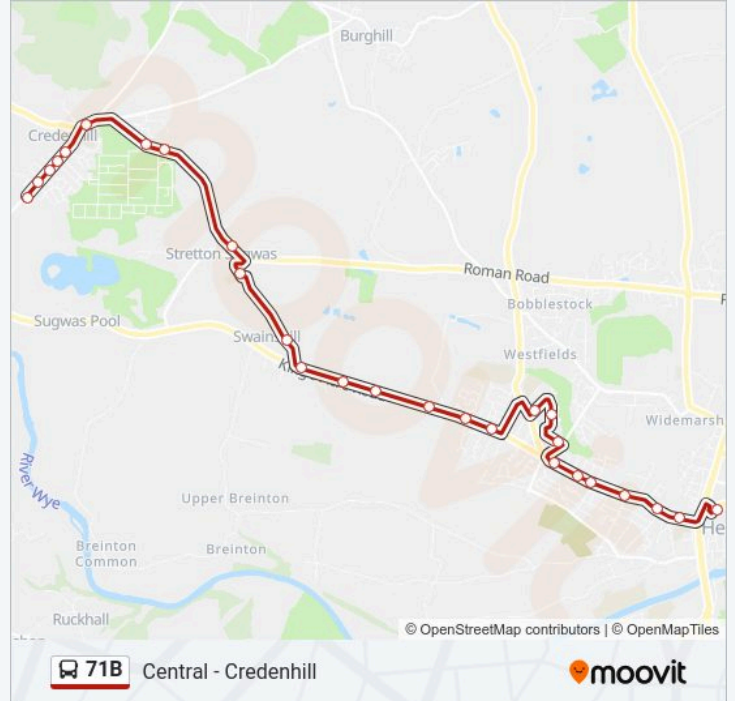

Sheridan Road

Cliveden Grove

Memorial

Ingestre Street

Holmer Street

White Horse Street

Ryelands Street

Victoria Court

Hereford City

71B bus time schedules and route maps are available in an offline PDF at moovitapp.com. Use the Moovit App to see live bus times, train schedule or subway schedule, and step-by-step directions for all public transit in West Midlands.

© 2024 Moovit - All Rights Reserved