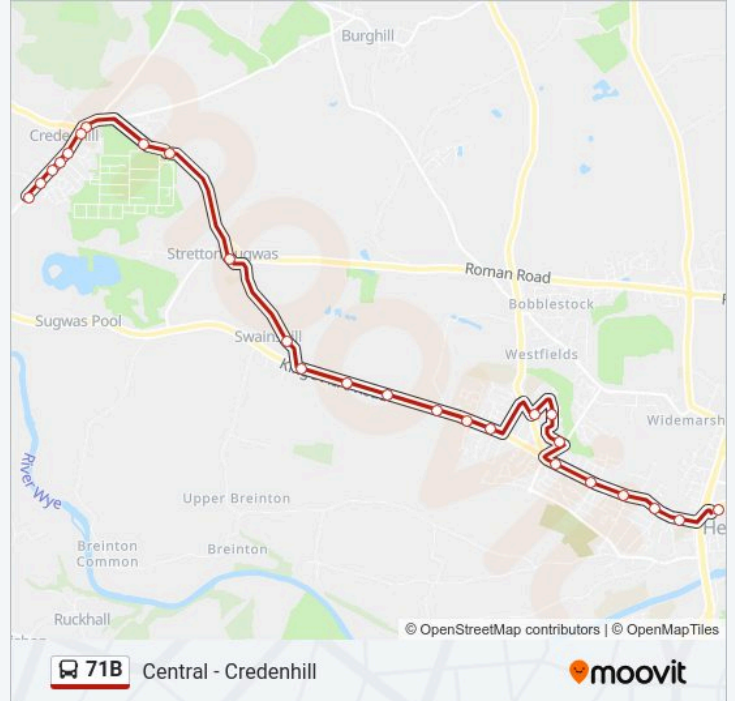

### Direction: Credenhill

26 stops

[VIEW LINE SCHEDULE](#)

- Hereford City
- Victoria Court
- Ryelands Street
- White Horse Street
- Holmer Street
- Memorial
- Cliveden Grove
- Sheridan Road
- Moor Farm Lane
- Hillary Drive
- Cotswold Drive
- Huntington Lane
- Bay Horse Inn
- Conifer Walk
- Wyevale Garden Centre
- Wyevale Way
- Swainshill Turn
- Camp
- Jellicoe Way
- Tree
- St Mary's School

### 71B bus Info

**Direction:** Credenhill

**Stops:** 26

**Trip Duration:** 19 min

**Line Summary:**

Dovecote Lane

Oak And Elm Road

Trenchard Avenue

Shops

Waterside

**Direction: Hereford**

27 stops

[VIEW LINE SCHEDULE](#)

Waterside

Shops

Trenchard Avenue

Oak And Elm Road

Post Office

Tree

Jellicoe Way

Camp

Main Road Shelter

School

Wyevale Way