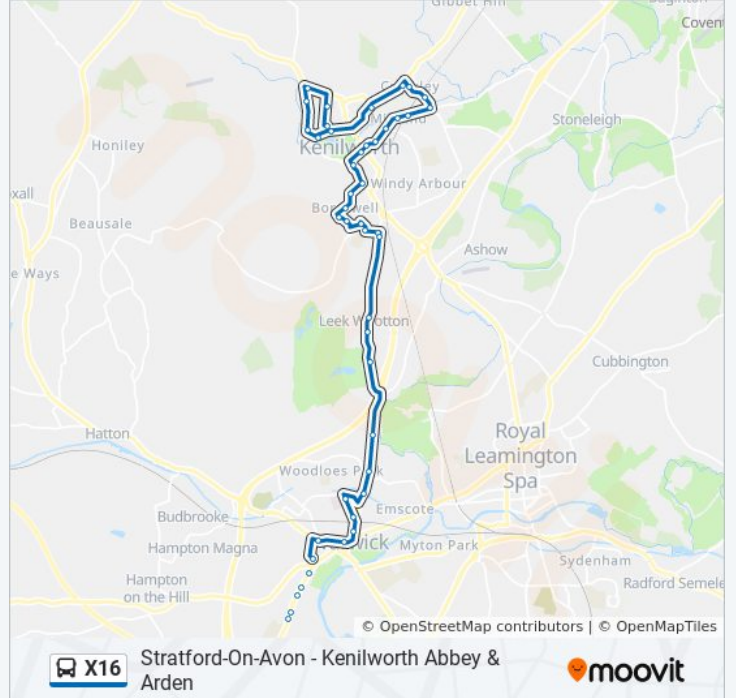

Use the Moovit App to find the closest X16 bus station near you and find out when is the next X16 bus arriving.

Direction: Kenilworth

57 stops

[VIEW LINE SCHEDULE](#)

- Railway Station (Stand I)
- Greenhill Street
- Natwest Bank
- Mcdonalds
- St Gregorys Road
- Avon Park Caravan Park
- Ryon Hill
- Stratford Manor Hotel
- Blackhill Crossroads
- Hilton National
- Tournament Fields Business Park
- Tapping Way
- Stratford Road
- Shakespeare Avenue
- Racehorse
- St Laurence Avenue
- Crompton Street
- Warwick
- Northgate Methodist Church
- Yeomanry Close
- Railway Station

Trip Duration: 75 min

Line Summary:

Woodcote Road
Warwick Hospital
Nelson Lane
Woodloes Roundabout
Saxon Mill
The Warwickshire
Hill Wootton Road
Village Hall
Newey Drive
Suncliffe Drive
Rouncil Lane
Mortimer Road
Beauchamp Road
Oaks Road
Cemetery
Siddleley Avenue
Warwick Road
Holiday Inn (Stand C)
Church
Sports & Social Club
Henry Street
Wyandotte
Forge Road
Watling Road
Dalehouse Lane
Highland Road
Common
Princes Drive
Tainters Hill
Malthouse Lane
Clarendon Arms
Clinton Avenue
Cobbs Road

Clinton Lane

Rose Croft

De Montfort Road

Direction: Stratford-Upon-Avon

56 stops

[VIEW LINE SCHEDULE](#)

Clarendon Arms

Clinton Avenue

Stops: 56

Trip Duration: 86 min

Line Summary:

Rouncil Lane

Village Hall

Hill Wootton Road

The Warwickshire

Saxon Mill