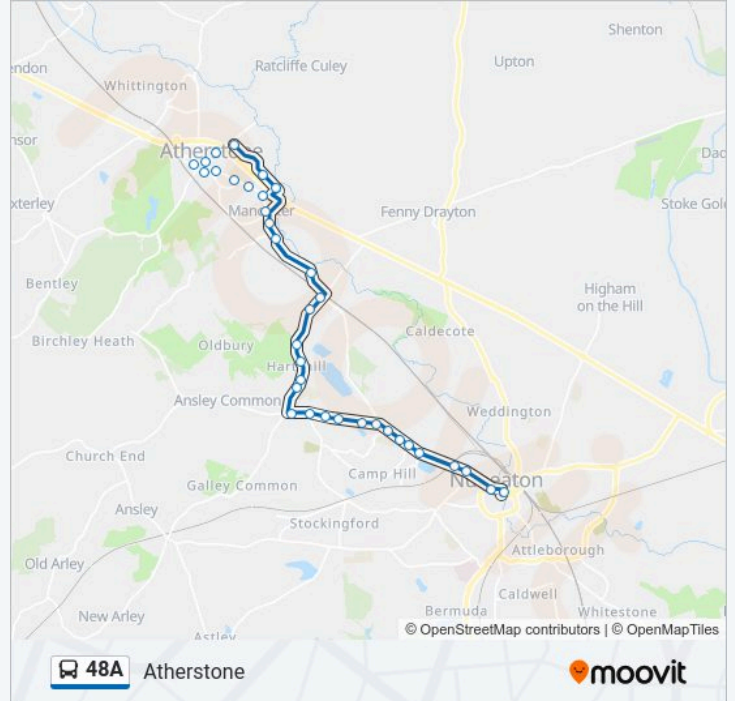

48A bus Info

Direction: Atherstone

Stops: 30

Trip Duration: 25 min

Line Summary:

Quarry Lane

Church

Post Office

Witherley Road

Queen Elizabeth School

Convent Lane

New Dolphin Inn

Woolpack Way

Bus Station

Direction: Nuneaton

39 stops

Police Station

Long Street

Woolpack Way

Bus Station

New Dolphin Inn

Convent Lane

Queen Elizabeth School

Witherley Road

48A bus Info

Direction: Nuneaton

Stops: 39

Trip Duration: 26 min

Line Summary:

Dobbies

Nuneaton Road

Hartshill Wharf