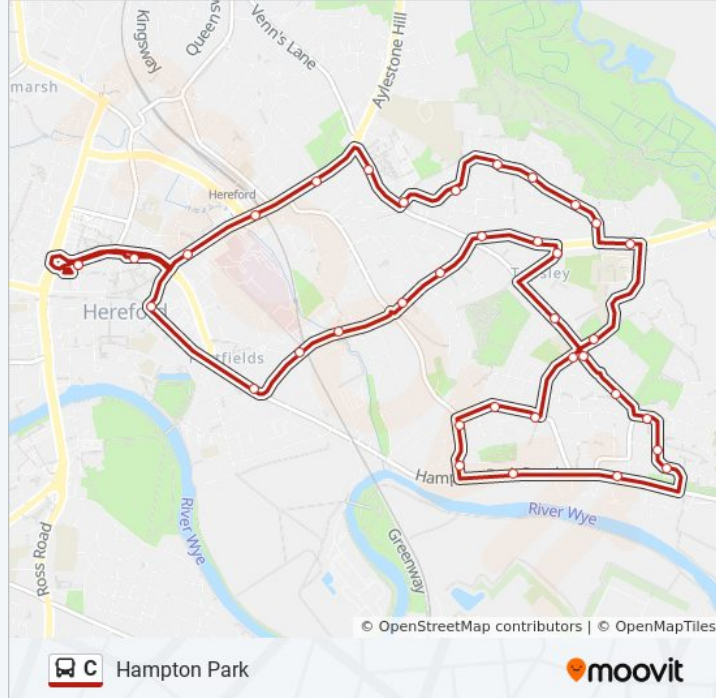

Direction: Hampton Park
 37 stops
[VIEW LINE SCHEDULE](#)

- Hereford City
- Shire Hall (Stand 3)
- St Giles
- Central Avenue
- The Rose Garden
- Rose And Crown
- Quarry Road
- Tupsley Cross
- Farr Close
- Salisbury Avenue
- Lincoln Close
- Hampton Dene Road
- Old Eign Hill Post Office
- Quarry Road
- Vineyard Road
- St Margaret's Road
- Hampton Grange
- Nimrod Drive
- Sudbury Avenue
- Tristram Court
- Kyrle Pope Court
- Rosemary Gardens

C bus Info
Direction: Hampton Park
Stops: 37
Trip Duration: 40 min
Line Summary:

Gorsty Lane

Deaconsfield

Cock Of Tupsley

Biddulph Rise

Traherne Place

The White House

Aramstone Rise

Pigott Close

Whittern Way Shops

Hereford Colleges

Moreland Avenue

Station Approach Bridge

Yates

Maylord Shopping Centre (Stand 2)

Hereford City

Direction: Tupsley

20 stops

[VIEW LINE SCHEDULE](#)

Hereford City

Shire Hall (Stand 3)

St Giles

Central Avenue

The Rose Garden