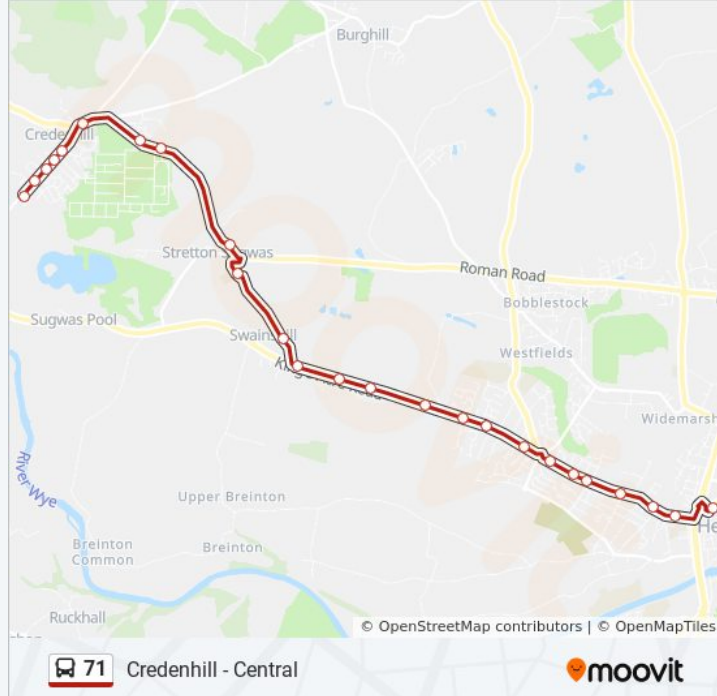

### Direction: Credenhill

24 stops

[VIEW LINE SCHEDULE](#)

- Hereford City
- Victoria Court
- Ryelands Street
- White Horse Street
- Holmer Street
- Memorial
- Fayre Oaks
- Hillary Drive
- Cotswold Drive
- Huntington Lane
- Bay Horse Inn
- Conifer Walk
- Wyevale Garden Centre
- Wyevale Way
- Swainshill Turn
- Camp
- Jellicoe Way
- Tree
- St Mary's School
- Dovecote Lane
- Oak And Elm Road
- Trenchard Avenue

25 stops

[VIEW LINE SCHEDULE](#)

Waterside

Shops

Trenchard Avenue

Oak And Elm Road

Post Office

Tree

**71 bus Info**

**Direction:** Hereford

**Stops:** 25

**Trip Duration:** 20 min

**Line Summary:**

Memorial

Ingestre Street

Holmer Street

White Horse Street

Ryelands Street

Victoria Court

Hereford City

71 bus time schedules and route maps are available in an offline PDF at [moovitapp.com](https://moovitapp.com). Use the [Moovit App](#) to see live bus times, train schedule or subway schedule, and step-by-step directions for all public transit in West Midlands.