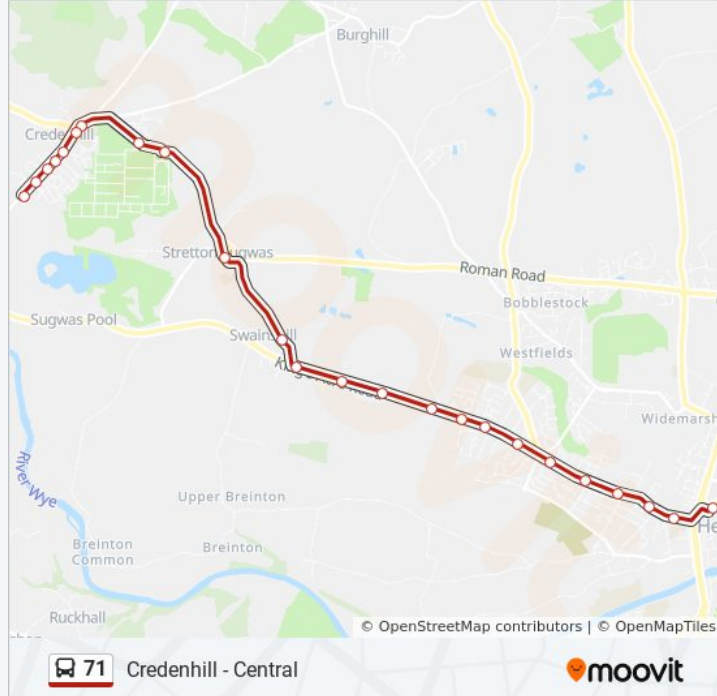

### Direction: Credenhill

24 stops

[VIEW LINE SCHEDULE](#)

- Hereford City
- Victoria Court
- Ryelands Street
- White Horse Street
- Holmer Street
- Memorial
- Fayre Oaks
- Hillary Drive
- Cotswold Drive
- Huntington Lane
- Bay Horse Inn
- Conifer Walk
- Wyevale Garden Centre
- Wyevale Way
- Swainshill Turn
- Camp
- Jellicoe Way
- Tree
- St Mary's School
- Dovecote Lane
- Oak And Elm Road
- Trenchard Avenue

### 71 bus Info

**Direction:** Credenhill

**Stops:** 24

**Trip Duration:** 19 min

**Line Summary:**

Shops

Waterside

**Direction: Hereford**

25 stops

[VIEW LINE SCHEDULE](#)

Waterside

Shops

Trenchard Avenue

Oak And Elm Road

Post Office

Tree

**71 bus Info**

**Direction:** Hereford

**Stops:** 25

**Trip Duration:** 20 min

**Line Summary:**

Memorial

Ingestre Street

Holmer Street