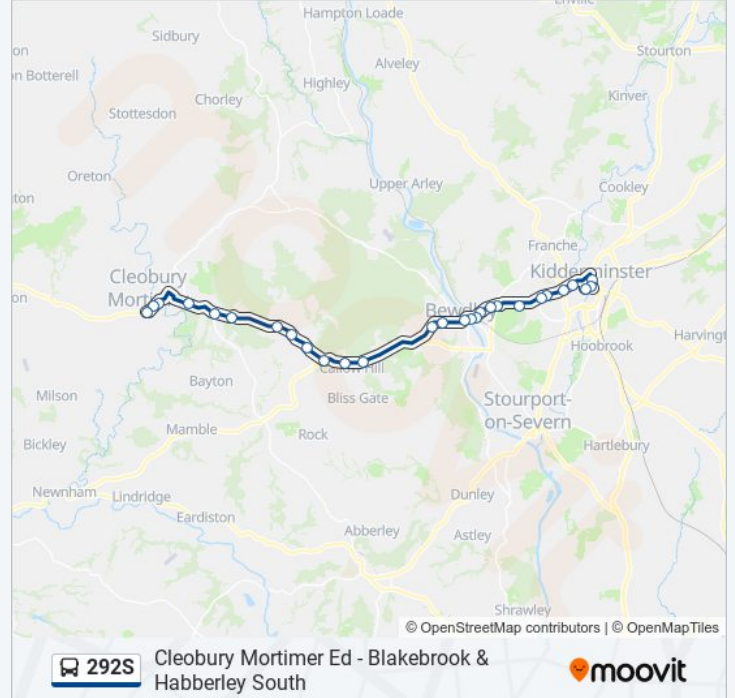

Use the Moovit App to find the closest 292S bus station near you and find out when is the next 292S bus arriving.

Direction: Cleobury Mortimer

28 stops

[VIEW LINE SCHEDULE](#)

- Kidderminster
- Town Hall (Stand A)
- Swan Centre
- Wood Street
- General Hospital
- Bewdley Hill
- Lea Bank Avenue
- West Midlands Safari Park
- New Road
- Catchems End
- All Saints Church
- Bewdley Viaduct
- Black Boy Inn
- Load Street
- Merricks Lane
- Hop Pole Inn
- Wyre Forest Visitor Centre
- Royal Forester
- Cleobury Road
- Plough Inn
- Church Lane Crossroads

Stops: 28

Trip Duration: 57 min

Line Summary:

Horse & Jockey Inn

Blount Arms

Garage

Six Ashes Jct

Church

Old Lion Ph

Talbot Inn

Direction: Kidderminster

17 stops

[VIEW LINE SCHEDULE](#)

Talbot Inn

Old Lion Ph

Fire Station