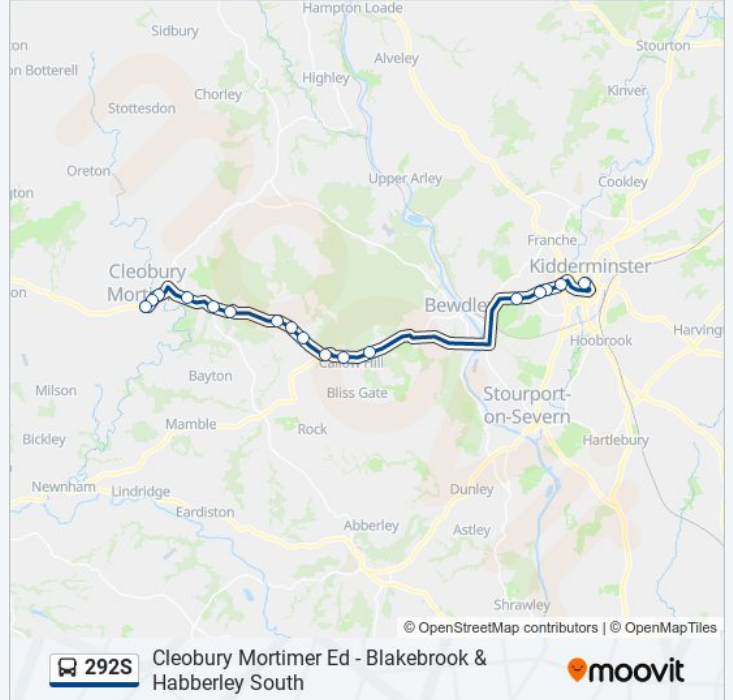

Stops: 28

Trip Duration: 57 min

Line Summary:

Horse & Jockey Inn

Blount Arms

Garage

Six Ashes Jct

Church

Sunday	Not Operational
Monday	07:40
Tuesday	07:40
Wednesday	07:40
Thursday	07:40
Friday	07:40
Saturday	Not Operational

292S bus Info

Direction: Kidderminster

Stops: 17

Trip Duration: 57 min

Line Summary:

292S bus time schedules and route maps are available in an offline PDF at moovitapp.com. Use the [Moovit App](#) to see live bus times, train schedule or subway schedule, and step-by-step directions for all public transit in West Midlands.